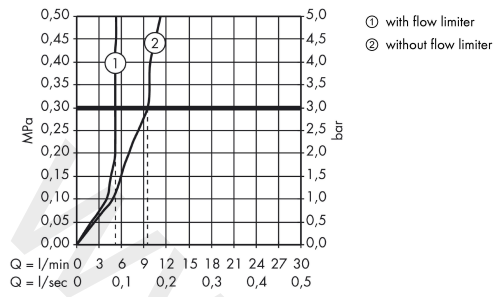

Talis Classic
Single lever basin mixer 80 with pop-up waste set
 Finish: **Chrome** Article Number: **14111000**

Description

product features

- consists of: single lever basin mixer, waste set
- ComfortZone 80
- projection: 103 mm
- handle variant: pin handle
- spray type: normal spray
- maximum flow rate at 3 bar: 5 l/min
- ceramic cartridge
- temperature limitation adjustable
- suitable for continuous flow water heaters
- pop-up waste set G 1¼
- material waste set: metal
- connection type: G ¾ connections
- connection dimension: DN15

Article Details

Price excl. VAT

487,50 £

Technology

Product image

Scale drawing

Talis Classic
Single lever basin mixer 80 with pop-up waste set
 Finish: **Chrome** Article Number: **14111000**

Flowchart