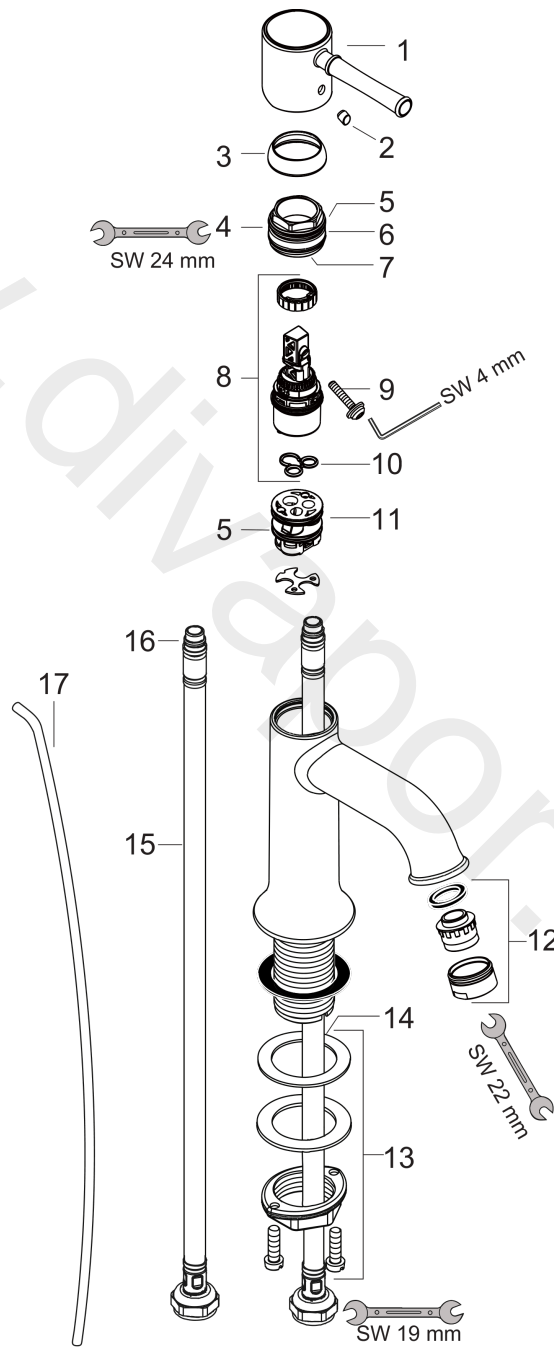

Talis Classic
Single lever basin mixer 80 with pop-up waste set
 Finish: **Chrome** Article Number: **14111000**

Description

product features

- consists of: single lever basin mixer, waste set
- ComfortZone 80
- projection: 103 mm
- handle variant: pin handle
- spray type: normal spray
- maximum flow rate at 3 bar: 5 l/min
- ceramic cartridge
- temperature limitation adjustable
- suitable for continuous flow water heaters
- pop-up waste set G 1¼
- material waste set: metal
- connection type: G ¾ connections
- connection dimension: DN15

Article Details

Price excl. VAT

487,50 £

Technology

Product image

Scale drawing

Talis Classic
Single lever basin mixer 80 with pop-up waste set
 Finish: **Chrome** Article Number: **14111000**

Flowchart

Talis Classic
Single lever basin mixer 80 with pop-up waste set
 Finish: **Chrome** Article Number: **14111000**

Exploded Drawing

Year of production: >04/17

Talis Classic
Single lever basin mixer 80 with pop-up waste set
 Finish: **Chrome** Article Number: **14111000**

Spare part list

Year of production: >04/17

Pos.	Description	Article Number	Price	PU
1	handle	14191000	£ 64,00	1
2	screw cover	96338000	£ 3,30	1
3	flange	98863000	£ 51,00	1
4	nut	98864000	£ 43,00	1
5	O-ring 23x2	98398000	£ 3,30	1
6	O-ring 27x1,5	92527000	£ 13,30	1
7	O-ring 25x1,5	98146000	£ 3,30	1
8	cartridge, assy	97685000	£ 64,00	1
9	locking screw for handle	95140000	£ 6,10	1
10	seal	98865000	£ 35,00	1
11	adapter for cartridge	98866000	£ 35,00	1
12	aerator M24x1 (5 l/min)	13185000	£ 22,30	1
13	fixing set (Ø 32)	13961000	£ 25,00	1
14	lever collar	97548000	£ 3,30	1
15	connection hose 450 mm M8x0,75 G3/8	97206000	£ 35,00	1
16	O-ring 6,6x1,6	93019000	£ 3,30	1
17	pull rod	96657000	£ 13,30	1
a	pop up waste	94139000	£ 96,00	1
b	fixation extension 35 mm	13898000	£ 79,00	1
c	aerator M24x1 (3,5 l/min)	92508000	£ 20,50	1
d	aerator M24x1 (4,5 l/min)	92877000	£ 20,50	1
e	aerator swivelling M24x1 (5 l/min)	95928000	£ 35,00	1