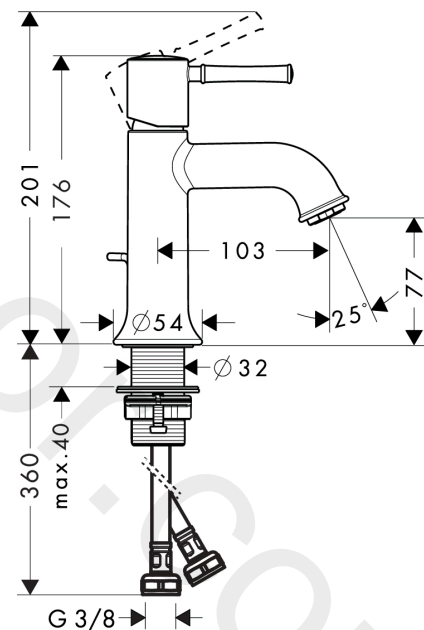

Talis Classic
Single lever basin mixer 80 with pop-up waste set
 Finish: **Chrome** Article Number: **14111000**

Description

product features

- consists of: single lever basin mixer, waste set
- ComfortZone 80
- projection: 103 mm
- handle variant: pin handle
- spray type: normal spray
- maximum flow rate at 3 bar: 5 l/min
- ceramic cartridge
- temperature limitation adjustable
- suitable for continuous flow water heaters
- pop-up waste set G 1¼
- material waste set: metal
- connection type: G ¾ connections
- connection dimension: DN15

Article Details

Price excl. VAT

487,50 £

Technology

Product image

Scale drawing

Talis Classic
Single lever basin mixer 80 with pop-up waste set
 Finish: **Chrome** Article Number: **14111000**

Flowchart

Talis Classic
Single lever basin mixer 80 with pop-up waste set
 Finish: **Chrome** Article Number: **14111000**

Exploded Drawing

Year of production: >04/17

Talis Classic
Single lever basin mixer 80 with pop-up waste set
 Finish: **Chrome** Article Number: **14111000**

Spare part list

Year of production: >04/17

Pos.	Description	Article Number	Price	PU
1	handle	14191000	£ 64,00	1
2	screw cover	96338000	£ 3,30	1
3	flange	98863000	£ 51,00	1
4	nut	98864000	£ 43,00	1
5	O-ring 23x2	98398000	£ 3,30	1
6	O-ring 27x1,5	92527000	£ 13,30	1
7	O-ring 25x1,5	98146000	£ 3,30	1
8	cartridge, assy	97685000	£ 64,00	1
9	locking screw for handle	95140000	£ 6,10	1
10	seal	98865000	£ 35,00	1
11	adapter for cartridge	98866000	£ 35,00	1
12	aerator M24x1 (5 l/min)	13185000	£ 22,30	1
13	fixing set (Ø 32)	13961000	£ 25,00	1
14	lever collar	97548000	£ 3,30	1
15	connection hose 450 mm M8x0,75 G3/8	97206000	£ 35,00	1
16	O-ring 6,6x1,6	93019000	£ 3,30	1
17	pull rod	96657000	£ 13,30	1
a	pop up waste	94139000	£ 96,00	1
b	fixation extension 35 mm	13898000	£ 79,00	1
c	aerator M24x1 (3,5 l/min)	92508000	£ 20,50	1
d	aerator M24x1 (4,5 l/min)	92877000	£ 20,50	1
e	aerator swivelling M24x1 (5 l/min)	95928000	£ 35,00	1