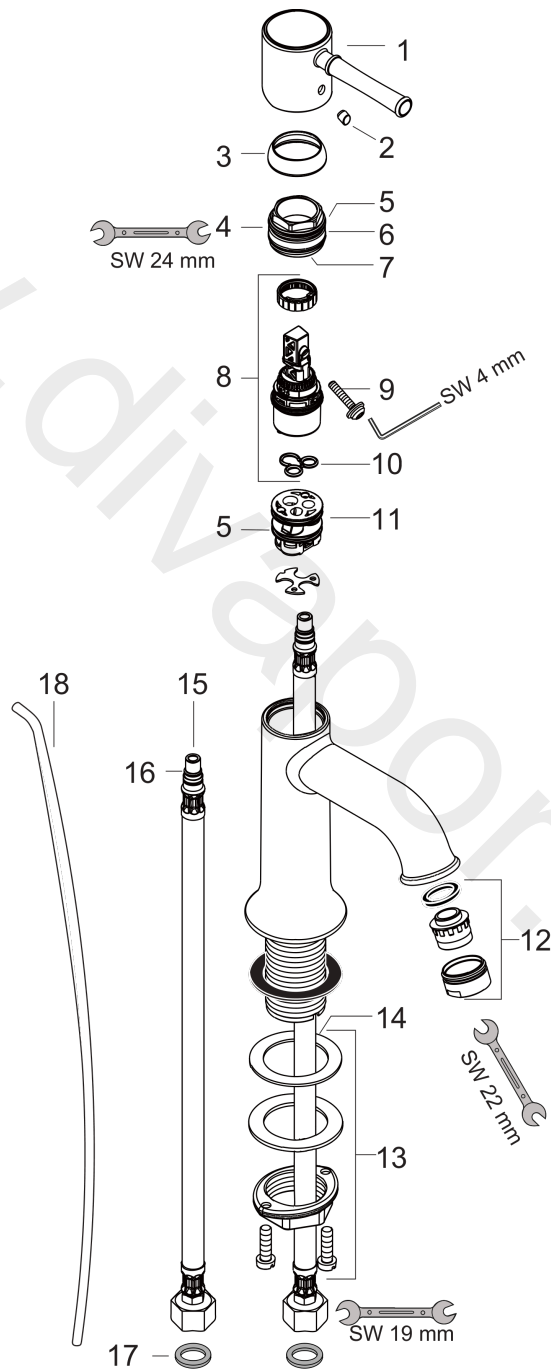

**Talis Classic**  
**Single lever basin mixer 80 with pop-up waste set**  
 Surfaces: Article Number: 14111000

Exploded Drawing

Year of production: 02/16 - 03/17

**Talis Classic****Single lever basin mixer 80 with pop-up waste set**Surfaces: Article Number: **14111000****Spare part list**Year of production: **02/16 - 03/17**

Pos.	Description	Article Number	Price	PU
1	handle	14191000	£ 64,00	1
2	screw cover	96338000	£ 3,30	1
3	flange	98863000	£ 51,00	1
4	nut	98864000	£ 43,00	1
5	O-ring 23x2	98398000	£ 3,30	1
6	O-ring 27x1,5	92527000	£ 13,30	1
7	O-ring 25x1,5	98146000	£ 3,30	1
8	cartridge, assy	97685000	£ 64,00	1
9	locking screw for handle	95140000	£ 6,10	1
10	seal	98865000	£ 35,00	1
11	adapter for cartridge	98866000	£ 35,00	1
12	aerator M24x1 (5 l/min)	13185000	£ 22,30	1
13	fixing set (Ø 32)	13961000	£ 25,00	1
14	lever collar	97548000	£ 3,30	1
15	connection hose 450 mm M8x0,75 G3/8	97206000	£ 35,00	1
16	O-ring 7x1,5	98422000	£ 3,30	1
17	sealing set	95581000	£ 6,10	1
18	pull rod	96657000	£ 13,30	1
a	pop up waste	94139000	£ 96,00	1
b	fixation extension 35 mm	13898000	£ 79,00	1
c	aerator M24x1 (3,5 l/min)	92508000	£ 20,50	1
d	aerator M24x1 (4,5 l/min)	92877000	£ 20,50	1
e	aerator swivelling M24x1 (5 l/min)	95928000	£ 35,00	1