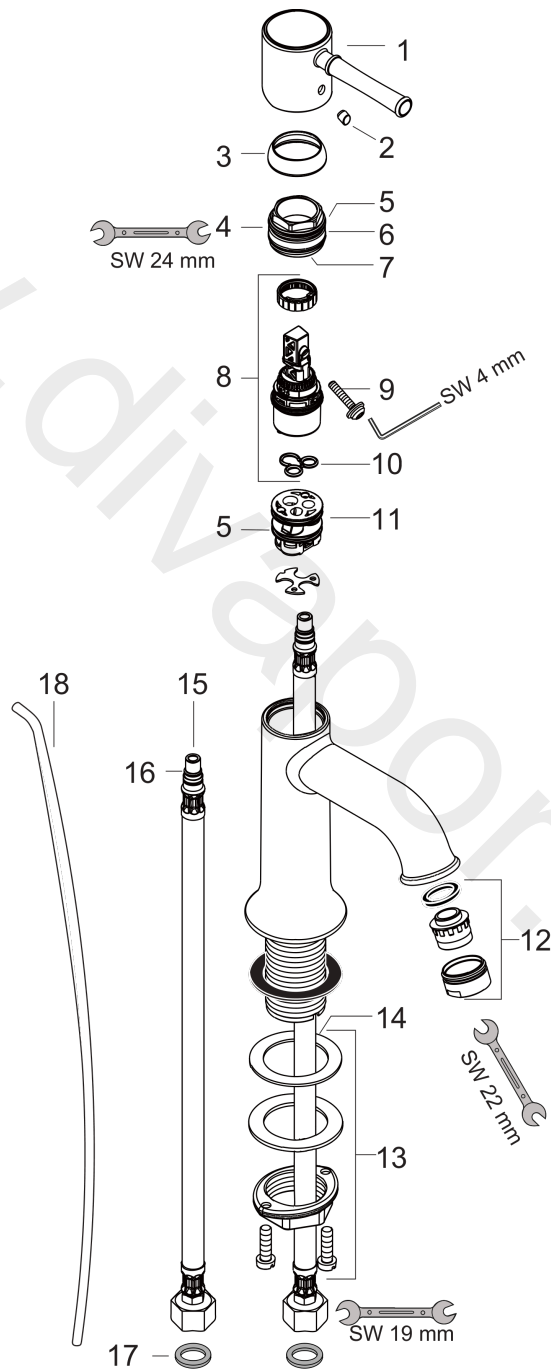

Talis Classic
Single lever basin mixer 80 with pop-up waste set
 Surfaces: Article Number: 14111000

Exploded Drawing

Year of production: 10/10 - 01/16

Talis Classic**Single lever basin mixer 80 with pop-up waste set**Surfaces: Article Number: **14111000****Spare part list**Year of production: **10/10 - 01/16**

Pos.	Description	Article Number	Price	PU
1	handle	14191000	£ 64,00	1
2	screw cover	96338000	£ 3,30	1
3	flange	98863000	£ 51,00	1
4	nut	98864000	£ 43,00	1
5	O-ring 23x2	98398000	£ 3,30	1
6	O-ring 27x1,5	92527000	£ 13,30	1
7	O-ring 25x1,5	98146000	£ 3,30	1
8	cartridge, assy	97685000	£ 64,00	1
9	locking screw for handle	95140000	£ 6,10	1
10	seal	98865000	£ 35,00	1
11	adapter for cartridge	98866000	£ 35,00	1
12	aerator M24x1 (5 l/min)	13185000	£ 22,30	1
13	fixing set (Ø 32)	13961000	£ 25,00	1
14	lever collar	97548000	£ 3,30	1
15	connection hose 450 mm M8x0,75 G3/8	97206000	£ 35,00	1
16	O-ring 7x1,5	98422000	£ 3,30	1
17	pull rod	96657000	£ 13,30	1
18	sealing set	95581000	£ 6,10	1
a	pop up waste	94139000	£ 96,00	1
b	fixation extension 35 mm	13898000	£ 79,00	1
c	aerator M24x1 (3,5 l/min)	92508000	£ 20,50	1
d	aerator M24x1 (4,5 l/min)	92877000	£ 20,50	1
e	aerator swivelling M24x1 (5 l/min)	95928000	£ 35,00	1