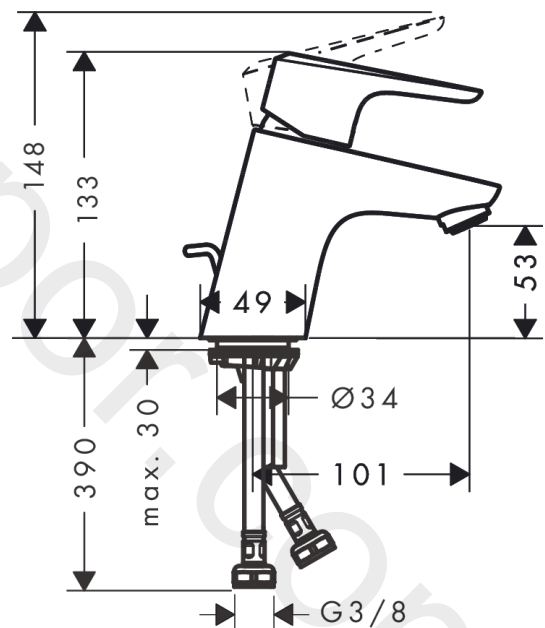

Ecos

Single lever basin mixer M with pop-up waste set Finland

Finish: **Chrome** Article Number: **14108000**

Description

product features

- consists of: single lever basin mixer, waste set
- ComfortZone 70
- projection: 101 mm
- spout height: 53 mm
- handle variant: lever handle
- spray type: normal spray
- maximum flow rate at 3 bar: 5 l/min
- ceramic cartridge
- temperature limitation adjustable
- suitable for continuous flow water heaters
- pop-up waste set G 1¼
- material waste set: metal
- connection type: G ¾ connections
- connection dimension: DN15

Technology

Product image

Scale drawing

Ecos
Single lever basin mixer M with pop-up waste set Finland
 Finish: **Chrome** Article Number: **14108000**

Flowchart

www.divapor.com

Ecos
Single lever basin mixer M with pop-up waste set Finland
 Finish: **Chrome** Article Number: **14108000**

Exploded Drawing

Year of production: >09/20

Ecos

Single lever basin mixer M with pop-up waste set Finland

Finish: **Chrome** Article Number: **14108000**

Spare part list

Year of production: >09/20

Pos.	Description	Article Number	Price	PU
1	handle	95518000	£ 35,00	1
2	screw cover	96338000	£ 3,30	1
3	flange	97406000	£ 20,50	1
4	nut	97209000	£ 16,10	1
5	O-Ring 32x2	98193000	£ 3,30	1
6	cartridge, assy	92730000	£ 35,00	1
7	locking screw for handle	95140000	£ 6,10	1
8	seal	95008000	£ 9,00	1
9	adapter for cartridge	98750000	£ 13,30	1
10	O-Ring 30x2	98186000	£ 3,30	1
11	O-ring 35x2	92604000	£ 6,10	1
12	aerator M24x1 (5 l/min)	13185000	£ 22,30	1
13	seal Ø 42	98722000	£ 6,10	1
14	screw M8 x 68	97736000	£ 6,10	1
15	fixing set	96016000	£ 35,00	1
16	O-ring 7x1,5	98422000	£ 3,30	1
17	connection hose 450 mm M8x0,75 G3/8	97206000	£ 35,00	1
18	pull rod	96657000	£ 13,30	1
19	seal Ø 45	98996000	£ 9,00	1
20	compensation escutcheon	32799000	£ 40,00	1
a	pop up waste	94139000	£ 96,00	1