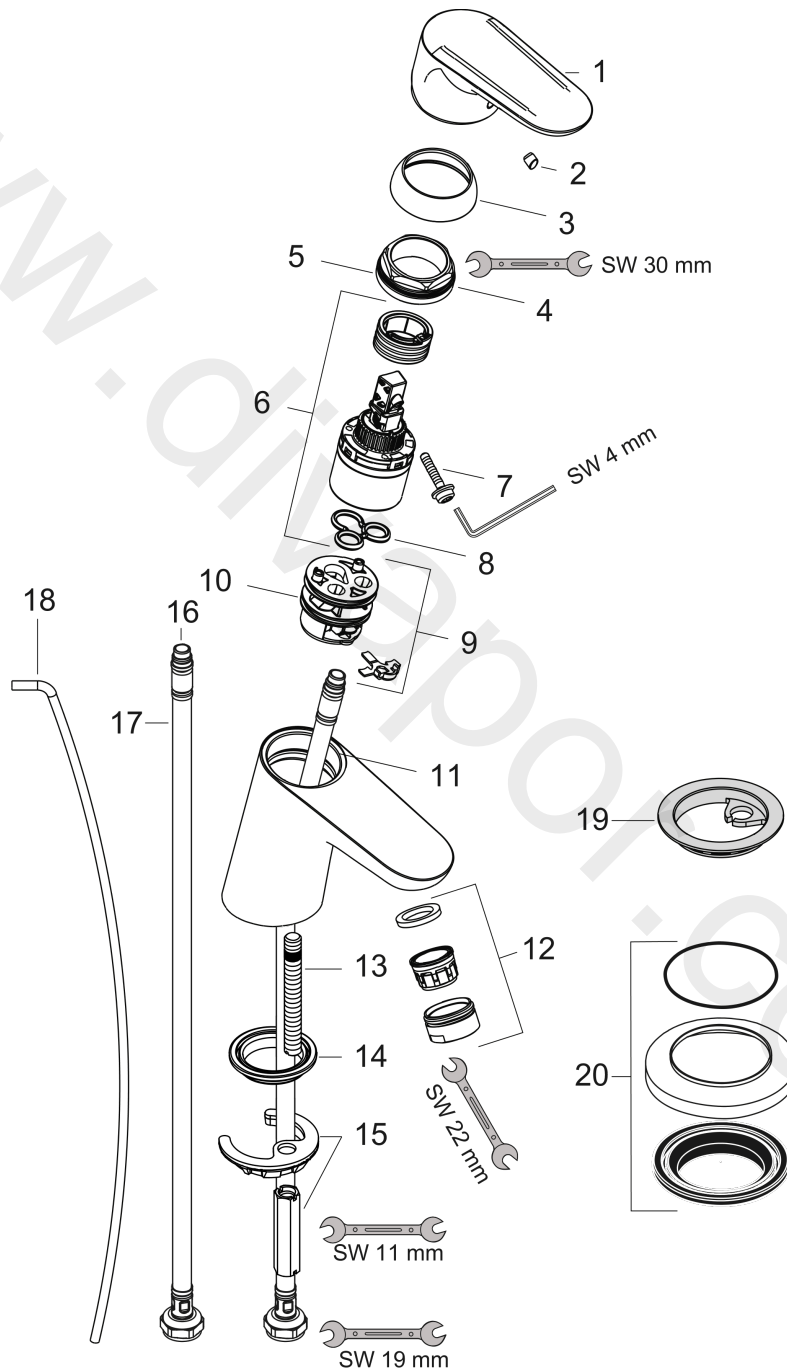

Ecos

Single lever basin mixer M with pop-up waste set Finland

Finish: **Chrome** Article Number: **14108000**

Description

product features

- consists of: single lever basin mixer, waste set
- ComfortZone 70
- projection: 101 mm
- spout height: 53 mm
- handle variant: lever handle
- spray type: normal spray
- maximum flow rate at 3 bar: 5 l/min
- ceramic cartridge
- temperature limitation adjustable
- suitable for continuous flow water heaters
- pop-up waste set G 1¼
- material waste set: metal
- connection type: G ¾ connections
- connection dimension: DN15

Technology

Product image

Scale drawing

Ecos
Single lever basin mixer M with pop-up waste set Finland
 Finish: **Chrome** Article Number: **14108000**

Flowchart

www.divapor.com

Ecos
Single lever basin mixer M with pop-up waste set Finland
 Finish: **Chrome** Article Number: **14108000**

Exploded Drawing

Year of production: >09/20

Ecos

Single lever basin mixer M with pop-up waste set Finland

Finish: **Chrome** Article Number: **14108000**

Spare part list

Year of production: >09/20

Pos.	Description	Article Number	Price	PU
1	handle	95518000	£ 35,00	1
2	screw cover	96338000	£ 3,30	1
3	flange	97406000	£ 20,50	1
4	nut	97209000	£ 16,10	1
5	O-Ring 32x2	98193000	£ 3,30	1
6	cartridge, assy	92730000	£ 35,00	1
7	locking screw for handle	95140000	£ 6,10	1
8	seal	95008000	£ 9,00	1
9	adapter for cartridge	98750000	£ 13,30	1
10	O-Ring 30x2	98186000	£ 3,30	1
11	O-ring 35x2	92604000	£ 6,10	1
12	aerator M24x1 (5 l/min)	13185000	£ 22,30	1
13	seal Ø 42	98722000	£ 6,10	1
14	screw M8 x 68	97736000	£ 6,10	1
15	fixing set	96016000	£ 35,00	1
16	O-ring 7x1,5	98422000	£ 3,30	1
17	connection hose 450 mm M8x0,75 G3/8	97206000	£ 35,00	1
18	pull rod	96657000	£ 13,30	1
19	seal Ø 45	98996000	£ 9,00	1
20	compensation escutcheon	32799000	£ 40,00	1
a	pop up waste	94139000	£ 96,00	1