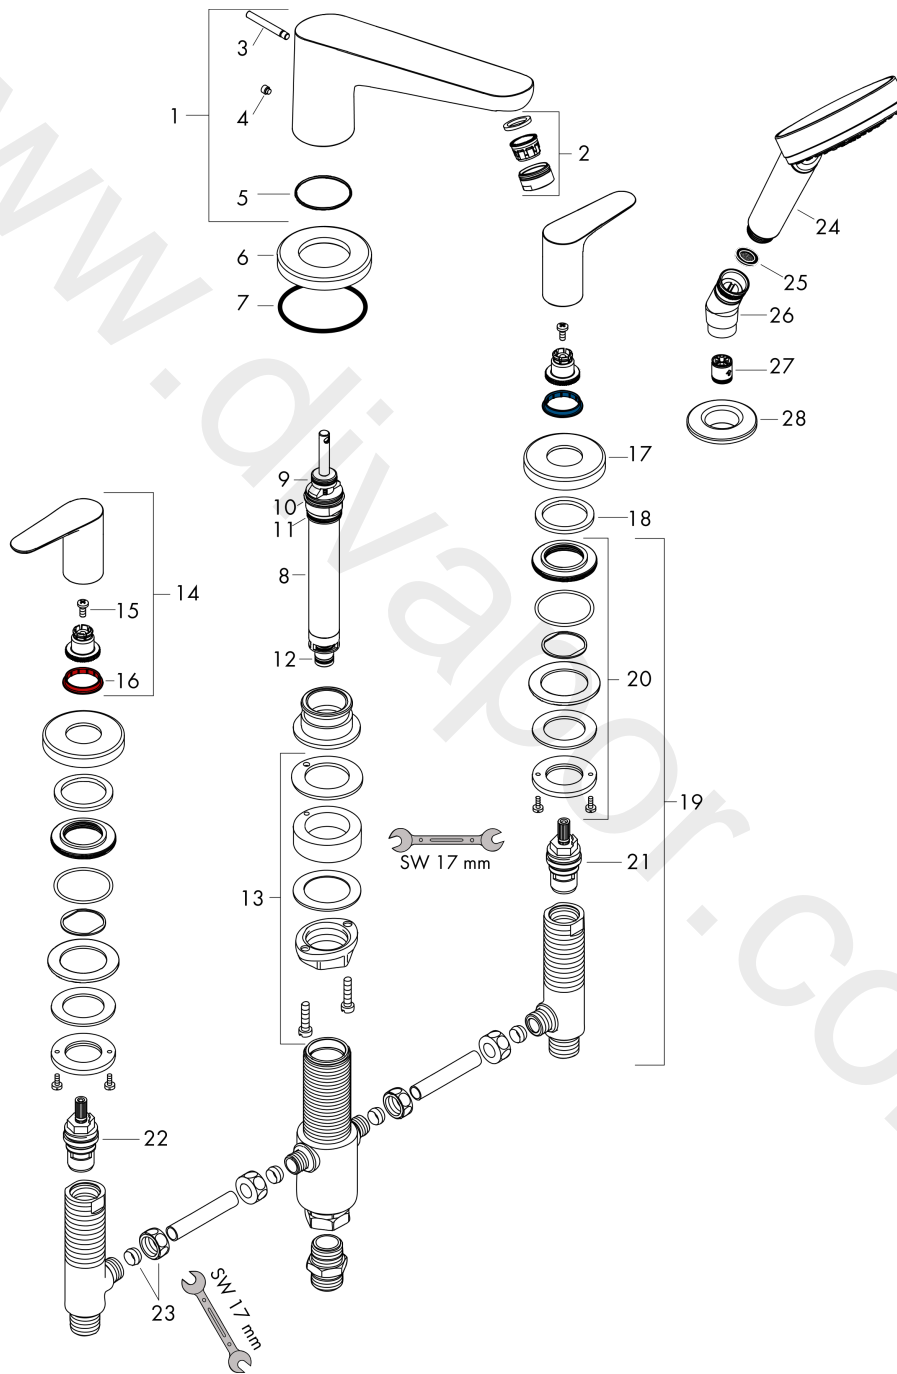

Ecós

4-hole rim mounted bath mixer

Finish: **Chrome** Article Number: **14102000**

Description

product features

- consists of: 4-hole rim mounted bath mixer, hand shower, shower holder
- 2 functions
- projection: 200 mm
- maximum flow rate at 3 bar: 22 l/min
- non-return valve
- protected against backflow, according to DIN EN 1717
- connection dimension: DN15
- connection type: basic set
- suitable for installation on bath rim

Technology

Product image

Scale drawing

Flowchart

Ecos

4-hole rim mounted bath mixer

Finish: **Chrome** Article Number: **14102000**

Exploded Drawing

Year of production: >01/18

Ecos

4-hole rim mounted bath mixer

Finish: **Chrome** Article Number: **14102000**

Spare part list

Year of production: >01/18

Pos.	Description	Article Number	Price	PU
1	spout cpl.	95941000	£ 275,00	1
2	aerator M24x1 (25 l/min)	13914000	£ 19,50	1
3	diverter knob	98607000	£ 16,10	1
4	hollow set screw M6x6	97660000	£ 3,30	1
5	O-ring 39x1,5	98400000	£ 3,30	1
6	escutcheon Ø 70 mm	97779000	£ 79,00	1
7	O-ring 58x3	98202000	£ 3,30	1
8	selector assy	96775000	£ 79,00	1
9	O-Ring 14x2,5	98189000	£ 3,30	1
10	O-Ring 23x2,5	98183000	£ 3,30	1
11	O-Ring 22x2	98185000	£ 3,30	1
12	O-ring 9x2,5	98217000	£ 3,30	1
13	fixing set for 4 hole bath mixer spout	96080000	£ 51,00	1
14	handle	93046000	-	1
15	handle fixing set	94184000	£ 6,10	1
16	set of color-rings cold / hot water	95819000	£ 13,30	1
17	escutcheon	31098000	£ 43,00	1
18	flat seal	98749000	£ 6,10	1
19	stop valve cpl.	95660000	£ 110,00	1
20	fixing set for shut off unit	96078000	£ 35,00	1
21	shut off unit left closing	94008000	£ 43,00	1
22	shut off unit right closing	94009000	£ 43,00	1
23	squeezing connection	88513000	£ 16,10	1
24	handshower	26333400	£ 26,00	1
25	filter packing	94246000	£ 3,30	1
26	shower holder	28071000	£ 43,00	1
27	set of non return valves DW 15	94074000	£ 16,10	1
28	escutcheon Ø 52 mm	97159000	£ 51,00	1