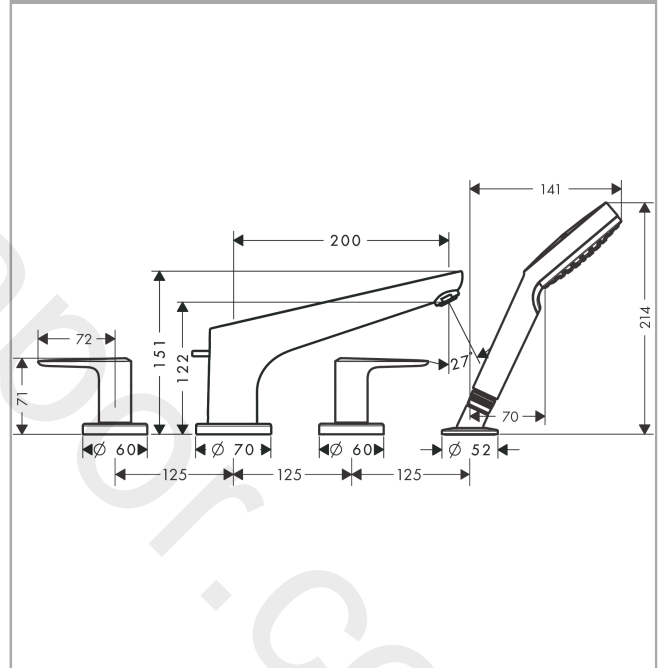

Ecós

4-hole rim mounted bath mixer

Finish: **Chrome** Article Number: **14102000**

Description

product features

- consists of: 4-hole rim mounted bath mixer, hand shower, shower holder
- 2 functions
- projection: 200 mm
- maximum flow rate at 3 bar: 22 l/min
- non-return valve
- protected against backflow, according to DIN EN 1717
- connection dimension: DN15
- connection type: basic set
- suitable for installation on bath rim

Technology

Product image

Scale drawing

Flowchart

Ecos

4-hole rim mounted bath mixer

Finish: **Chrome** Article Number: **14102000**

Exploded Drawing

Year of production: >01/18

Ecos

4-hole rim mounted bath mixer

Finish: **Chrome** Article Number: **14102000**

Spare part list

Year of production: >01/18

Pos.	Description	Article Number	Price	PU
1	spout cpl.	95941000	£ 275,00	1
2	aerator M24x1 (25 l/min)	13914000	£ 19,50	1
3	diverter knob	98607000	£ 16,10	1
4	hollow set screw M6x6	97660000	£ 3,30	1
5	O-ring 39x1,5	98400000	£ 3,30	1
6	escutcheon Ø 70 mm	97779000	£ 79,00	1
7	O-ring 58x3	98202000	£ 3,30	1
8	selector assy	96775000	£ 79,00	1
9	O-Ring 14x2,5	98189000	£ 3,30	1
10	O-Ring 23x2,5	98183000	£ 3,30	1
11	O-Ring 22x2	98185000	£ 3,30	1
12	O-ring 9x2,5	98217000	£ 3,30	1
13	fixing set for 4 hole bath mixer spout	96080000	£ 51,00	1
14	handle	93046000	-	1
15	handle fixing set	94184000	£ 6,10	1
16	set of color-rings cold / hot water	95819000	£ 13,30	1
17	escutcheon	31098000	£ 43,00	1
18	flat seal	98749000	£ 6,10	1
19	stop valve cpl.	95660000	£ 110,00	1
20	fixing set for shut off unit	96078000	£ 35,00	1
21	shut off unit left closing	94008000	£ 43,00	1
22	shut off unit right closing	94009000	£ 43,00	1
23	squeezing connection	88513000	£ 16,10	1
24	handshower	26333400	£ 26,00	1
25	filter packing	94246000	£ 3,30	1
26	shower holder	28071000	£ 43,00	1
27	set of non return valves DW 15	94074000	£ 16,10	1
28	escutcheon Ø 52 mm	97159000	£ 51,00	1