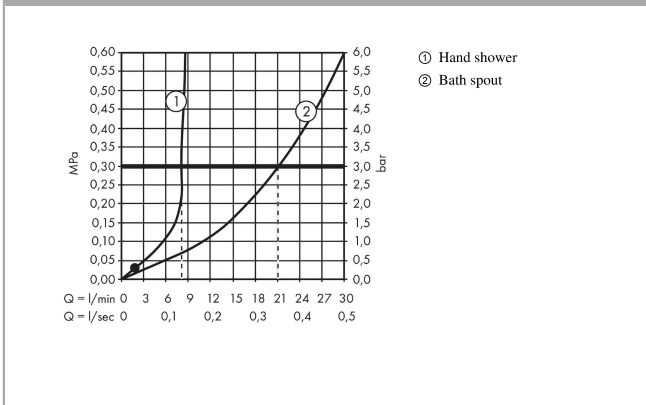

Ecós

4-hole rim mounted bath mixer

Finish: **Chrome** Article Number: **14102000**

Description

product features

- consists of: 4-hole rim mounted bath mixer, hand shower, shower holder
- 2 functions
- projection: 200 mm
- maximum flow rate at 3 bar: 22 l/min
- non-return valve
- protected against backflow, according to DIN EN 1717
- connection dimension: DN15
- connection type: basic set
- suitable for installation on bath rim

Technology

Product image

Scale drawing

Flowchart

Ecos

4-hole rim mounted bath mixer

Finish: **Chrome** Article Number: **14102000**

Exploded Drawing