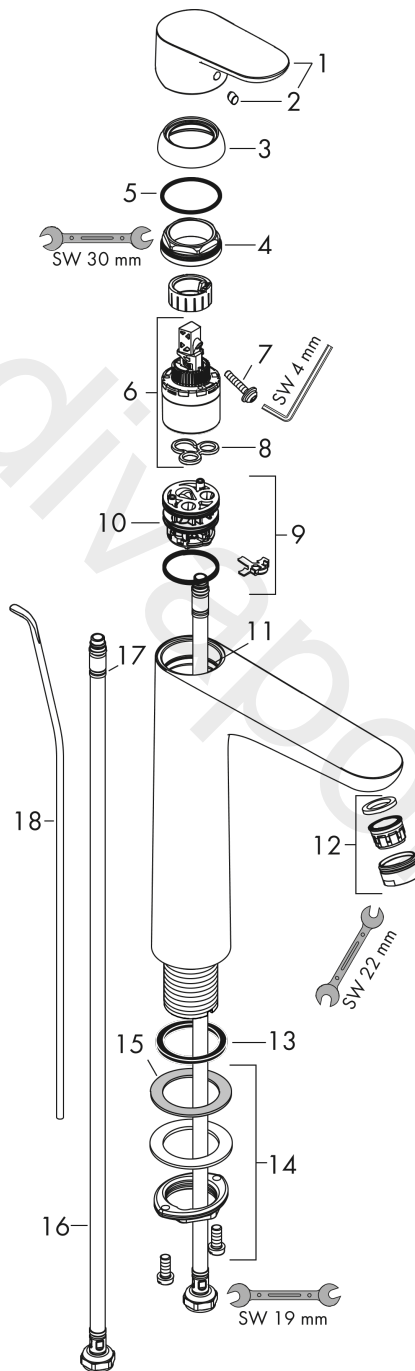

Ecos

Single lever basin mixer 230 with pop-up waste set

Finish: **Chrome** Article Number: **14088000**

Description

product features

- consists of: single lever basin mixer, waste set
- ComfortZone 230
- projection: 185 mm
- spout height: 231 mm
- handle variant: lever handle
- spray type: normal spray
- maximum flow rate at 3 bar: 5 l/min
- ceramic cartridge
- temperature limitation adjustable
- suitable for continuous flow water heaters
- pop-up waste set G 1¼
- material waste set: metal
- connection type: G ¾ connections
- connection dimension: DN15

Technology

Product image

Scale drawing

Ecos
Single lever basin mixer 230 with pop-up waste set
 Finish: **Chrome** Article Number: **14088000**

Flowchart

Ecos
Single lever basin mixer 230 with pop-up waste set
 Finish: **Chrome** Article Number: **14088000**

Exploded Drawing

Year of production: >01/18

Ecós

Single lever basin mixer 230 with pop-up waste set

Finish: **Chrome** Article Number: **14088000**

Spare part list

Year of production: >01/18

Pos.	Description	Article Number	Price	PU
1	handle	95518000	£ 35,00	1
2	screw cover	96338000	£ 3,30	1
3	flange	97406000	£ 20,50	1
4	nut	97209000	£ 16,10	1
5	O-Ring 32x2	98193000	£ 3,30	1
6	cartridge, assy	92730000	£ 35,00	1
7	locking screw for handle	95140000	£ 6,10	1
8	seal	95008000	£ 9,00	1
9	adapter for cartridge	98750000	£ 13,30	1
10	O-Ring 30x2	98186000	£ 3,30	1
11	O-ring 35x2	92604000	£ 6,10	1
12	aerator M24x1 (5 l/min)	13185000	£ 22,30	1
13	flat seal	98749000	£ 6,10	1
14	fixing set (Ø 32)	13961000	£ 25,00	1
15	lever collar	97548000	£ 3,30	1
16	connection hose 600 mm M8x0,75 G3/8	96556000	£ 25,00	1
17	O-ring 6,6x1,6	93019000	£ 3,30	1
18	pull rod	96657000	£ 13,30	1
a	pop up waste	92168007	-	1
b	fixation extension 35 mm	13898000	£ 79,00	1