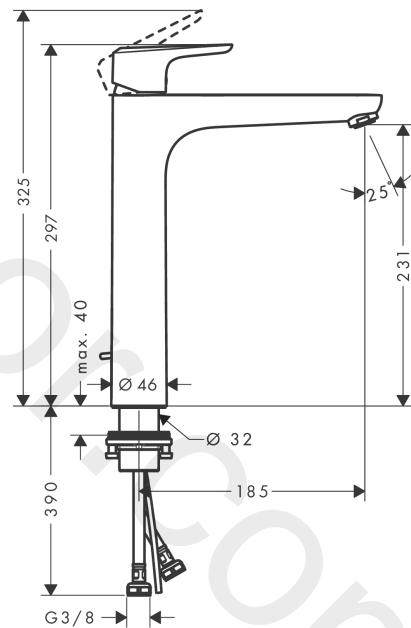

Ecos

Single lever basin mixer 230 with pop-up waste set

Finish: **Chrome** Article Number: **14088000**

Description

product features

- consists of: single lever basin mixer, waste set
- ComfortZone 230
- projection: 185 mm
- spout height: 231 mm
- handle variant: lever handle
- spray type: normal spray
- maximum flow rate at 3 bar: 5 l/min
- ceramic cartridge
- temperature limitation adjustable
- suitable for continuous flow water heaters
- pop-up waste set G 1¼
- material waste set: metal
- connection type: G ¾ connections
- connection dimension: DN15

Technology

Product image

Scale drawing

Ecos
Single lever basin mixer 230 with pop-up waste set
 Finish: **Chrome** Article Number: **14088000**

Flowchart

Ecos
Single lever basin mixer 230 with pop-up waste set
 Finish: **Chrome** Article Number: **14088000**

Exploded Drawing

Year of production: >01/18

Ecós

Single lever basin mixer 230 with pop-up waste set

Finish: **Chrome** Article Number: **14088000**

Spare part list

Year of production: >01/18

Pos.	Description	Article Number	Price	PU
1	handle	95518000	£ 35,00	1
2	screw cover	96338000	£ 3,30	1
3	flange	97406000	£ 20,50	1
4	nut	97209000	£ 16,10	1
5	O-Ring 32x2	98193000	£ 3,30	1
6	cartridge, assy	92730000	£ 35,00	1
7	locking screw for handle	95140000	£ 6,10	1
8	seal	95008000	£ 9,00	1
9	adapter for cartridge	98750000	£ 13,30	1
10	O-Ring 30x2	98186000	£ 3,30	1
11	O-ring 35x2	92604000	£ 6,10	1
12	aerator M24x1 (5 l/min)	13185000	£ 22,30	1
13	flat seal	98749000	£ 6,10	1
14	fixing set (Ø 32)	13961000	£ 25,00	1
15	lever collar	97548000	£ 3,30	1
16	connection hose 600 mm M8x0,75 G3/8	96556000	£ 25,00	1
17	O-ring 6,6x1,6	93019000	£ 3,30	1
18	pull rod	96657000	£ 13,30	1
a	pop up waste	92168007	-	1
b	fixation extension 35 mm	13898000	£ 79,00	1