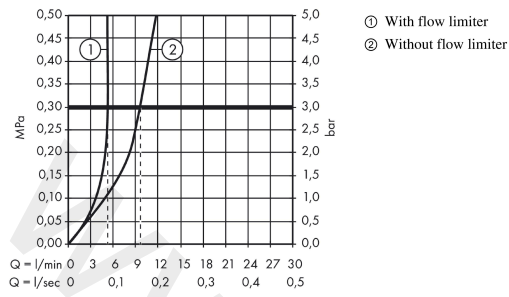

Ecos

Single lever basin mixer 230 with pop-up waste set

Finish: **Chrome** Article Number: **14088000**

Description

product features

- consists of: single lever basin mixer, waste set
- ComfortZone 230
- projection: 185 mm
- spout height: 231 mm
- handle variant: lever handle
- spray type: normal spray
- maximum flow rate at 3 bar: 5 l/min
- ceramic cartridge
- temperature limitation adjustable
- suitable for continuous flow water heaters
- pop-up waste set G 1¼
- material waste set: metal
- connection type: G ¾ connections
- connection dimension: DN15

Technology

Product image

Scale drawing

Ecos
Single lever basin mixer 230 with pop-up waste set
 Finish: **Chrome** Article Number: **14088000**

Flowchart

Ecos
Single lever basin mixer 230 with pop-up waste set
 Finish: **Chrome** Article Number: **14088000**

Exploded Drawing

Year of production: >01/18

Ecós

Single lever basin mixer 230 with pop-up waste set

Finish: **Chrome** Article Number: **14088000**

Spare part list

Year of production: >01/18

Pos.	Description	Article Number	Price	PU
1	handle	95518000	£ 35,00	1
2	screw cover	96338000	£ 3,30	1
3	flange	97406000	£ 20,50	1
4	nut	97209000	£ 16,10	1
5	O-Ring 32x2	98193000	£ 3,30	1
6	cartridge, assy	92730000	£ 35,00	1
7	locking screw for handle	95140000	£ 6,10	1
8	seal	95008000	£ 9,00	1
9	adapter for cartridge	98750000	£ 13,30	1
10	O-Ring 30x2	98186000	£ 3,30	1
11	O-ring 35x2	92604000	£ 6,10	1
12	aerator M24x1 (5 l/min)	13185000	£ 22,30	1
13	flat seal	98749000	£ 6,10	1
14	fixing set (Ø 32)	13961000	£ 25,00	1
15	lever collar	97548000	£ 3,30	1
16	connection hose 600 mm M8x0,75 G3/8	96556000	£ 25,00	1
17	O-ring 6,6x1,6	93019000	£ 3,30	1
18	pull rod	96657000	£ 13,30	1
a	pop up waste	92168007	-	1
b	fixation extension 35 mm	13898000	£ 79,00	1