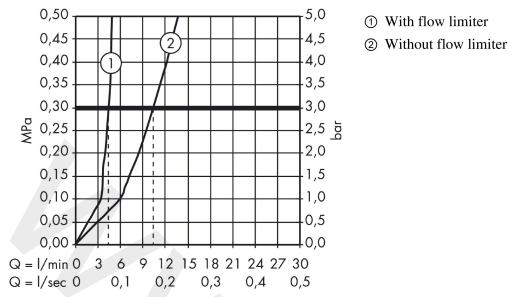

Ecoss

Single lever basin mixer with swivel spout and pop-up waste set

Finish: **Chrome** Article Number: **14085000**

Description

product features

- consists of: single lever basin mixer, waste set
- ComfortZone 190
- projection: 145 mm
- spout height: 190 mm
- handle variant: lever handle
- swivel range 120°
- spray type: normal spray
- maximum flow rate at 3 bar: 5 l/min
- ceramic cartridge
- temperature limitation adjustable
- suitable for continuous flow water heaters
- pop-up waste set G 1¼
- material waste set: metal
- connection type: G ¾ connections
- connection dimension: DN15
- handle position on the side: bottom-side at the base body (not suitable for wash bowls)

Technology

Certificates / Sustainability

Product image

Scale drawing

Ecos

Single lever basin mixer with swivel spout and pop-up waste set

Finish: **Chrome** Article Number: **14085000**

Flowchart