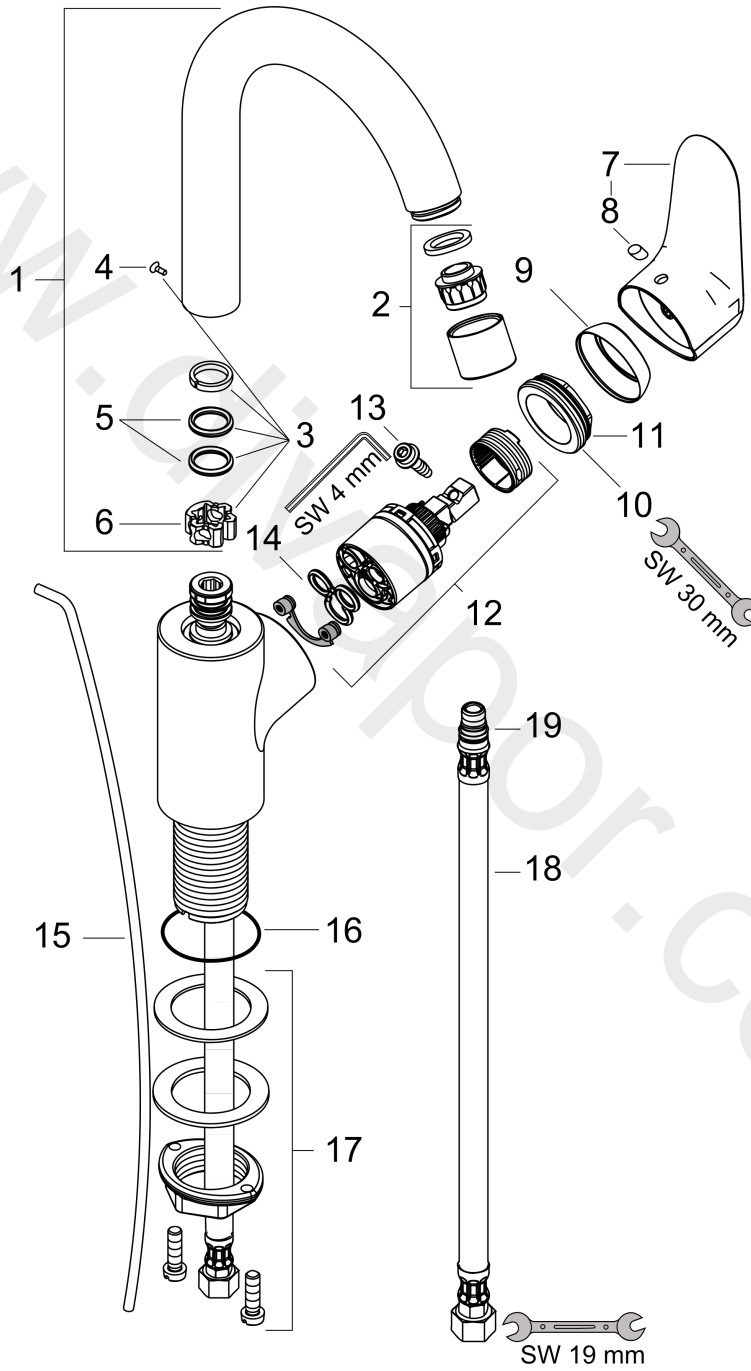

Ecos
Single lever basin mixer with swivel spout and pop-up waste set
Finish: **Chrome** Article Number: **14085000**

Exploded Drawing

Year of production: >07/14

Ecos

Single lever basin mixer with swivel spout and pop-up waste set

Finish: **Chrome** Article Number: **14085000**

Spare part list

Year of production: >07/14

Pos.	Description	Article Number	Price	PU
1	spout cpl.	96521000	£ 173,00	1
2	aerator M22x1 (5 l/min)	95455000	£ 35,00	1
3	sealing set	92646000	£ 20,50	1
4	screw	97662000	£ 9,00	1
5	O-Ring 14x2,5	98189000	£ 3,30	1
6	axialring	97558000	£ 3,30	1
7	handle	95934000	£ 51,00	1
8	screw cover	96338000	£ 3,30	1
9	flange	98603000	£ 25,00	1
10	nut	97209000	£ 16,10	1
11	O-ring 33x2	98154000	£ 3,30	1
12	cartridge, assy	92730000	£ 35,00	1
13	locking screw for handle	95140000	£ 6,10	1
14	seal	95008000	£ 9,00	1
15	pull rod	96657000	£ 13,30	1
16	O-ring 34x4	98155000	£ 3,30	1
17	fixing set (Ø 32)	13961000	£ 25,00	1
18	connection hose 450 mm M8x0,75 G3/8	97206000	£ 35,00	1
19	O-ring 7x1,5	98422000	£ 3,30	1
a	pop up waste	94139000	£ 96,00	1
b	fixation extension 35 mm	13898000	£ 79,00	1