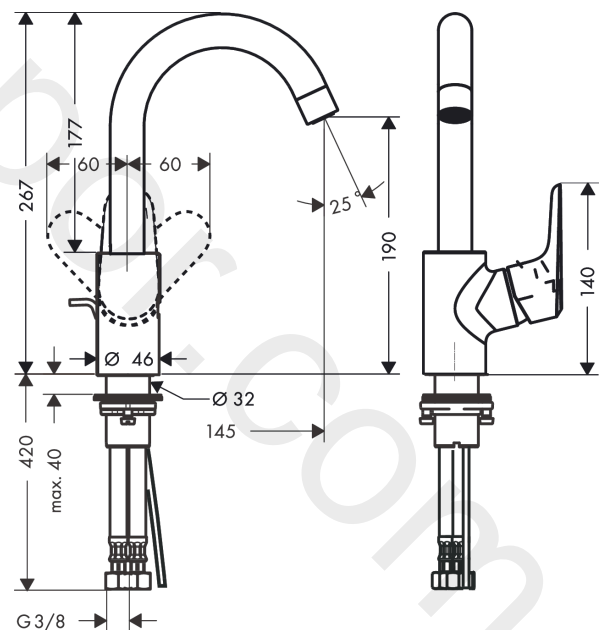

Ecoss

Single lever basin mixer with swivel spout and pop-up waste set

Finish: **Chrome** Article Number: **14085000**

Description

product features

- consists of: single lever basin mixer, waste set
- ComfortZone 190
- projection: 145 mm
- spout height: 190 mm
- handle variant: lever handle
- swivel range 120°
- spray type: normal spray
- maximum flow rate at 3 bar: 5 l/min
- ceramic cartridge
- temperature limitation adjustable
- suitable for continuous flow water heaters
- pop-up waste set G 1¼
- material waste set: metal
- connection type: G ¾ connections
- connection dimension: DN15
- handle position on the side: bottom-side at the base body (not suitable for wash bowls)

Technology

Certificates / Sustainability

Product image

Scale drawing

Ecos

Single lever basin mixer with swivel spout and pop-up waste set

Finish: **Chrome** Article Number: **14085000**

Flowchart

Finish: **Chrome** Article Number: **14085000**

Spare part list

Year of production: >07/14

Pos.	Description	Article Number	Price	PU
1	spout cpl.	96521000	£ 173,00	1
2	aerator M22x1 (5 l/min)	95455000	£ 35,00	1
3	sealing set	92646000	£ 20,50	1
4	screw	97662000	£ 9,00	1
5	O-Ring 14x2,5	98189000	£ 3,30	1
6	axialring	97558000	£ 3,30	1
7	handle	95934000	£ 51,00	1
8	screw cover	96338000	£ 3,30	1
9	flange	98603000	£ 25,00	1
10	nut	97209000	£ 16,10	1
11	O-ring 33x2	98154000	£ 3,30	1
12	cartridge, assy	92730000	£ 35,00	1
13	locking screw for handle	95140000	£ 6,10	1
14	seal	95008000	£ 9,00	1
15	pull rod	96657000	£ 13,30	1
16	O-ring 34x4	98155000	£ 3,30	1
17	fixing set (Ø 32)	13961000	£ 25,00	1
18	connection hose 450 mm M8x0,75 G3/8	97206000	£ 35,00	1
19	O-ring 7x1,5	98422000	£ 3,30	1
a	pop up waste	94139000	£ 96,00	1
b	fixation extension 35 mm	13898000	£ 79,00	1