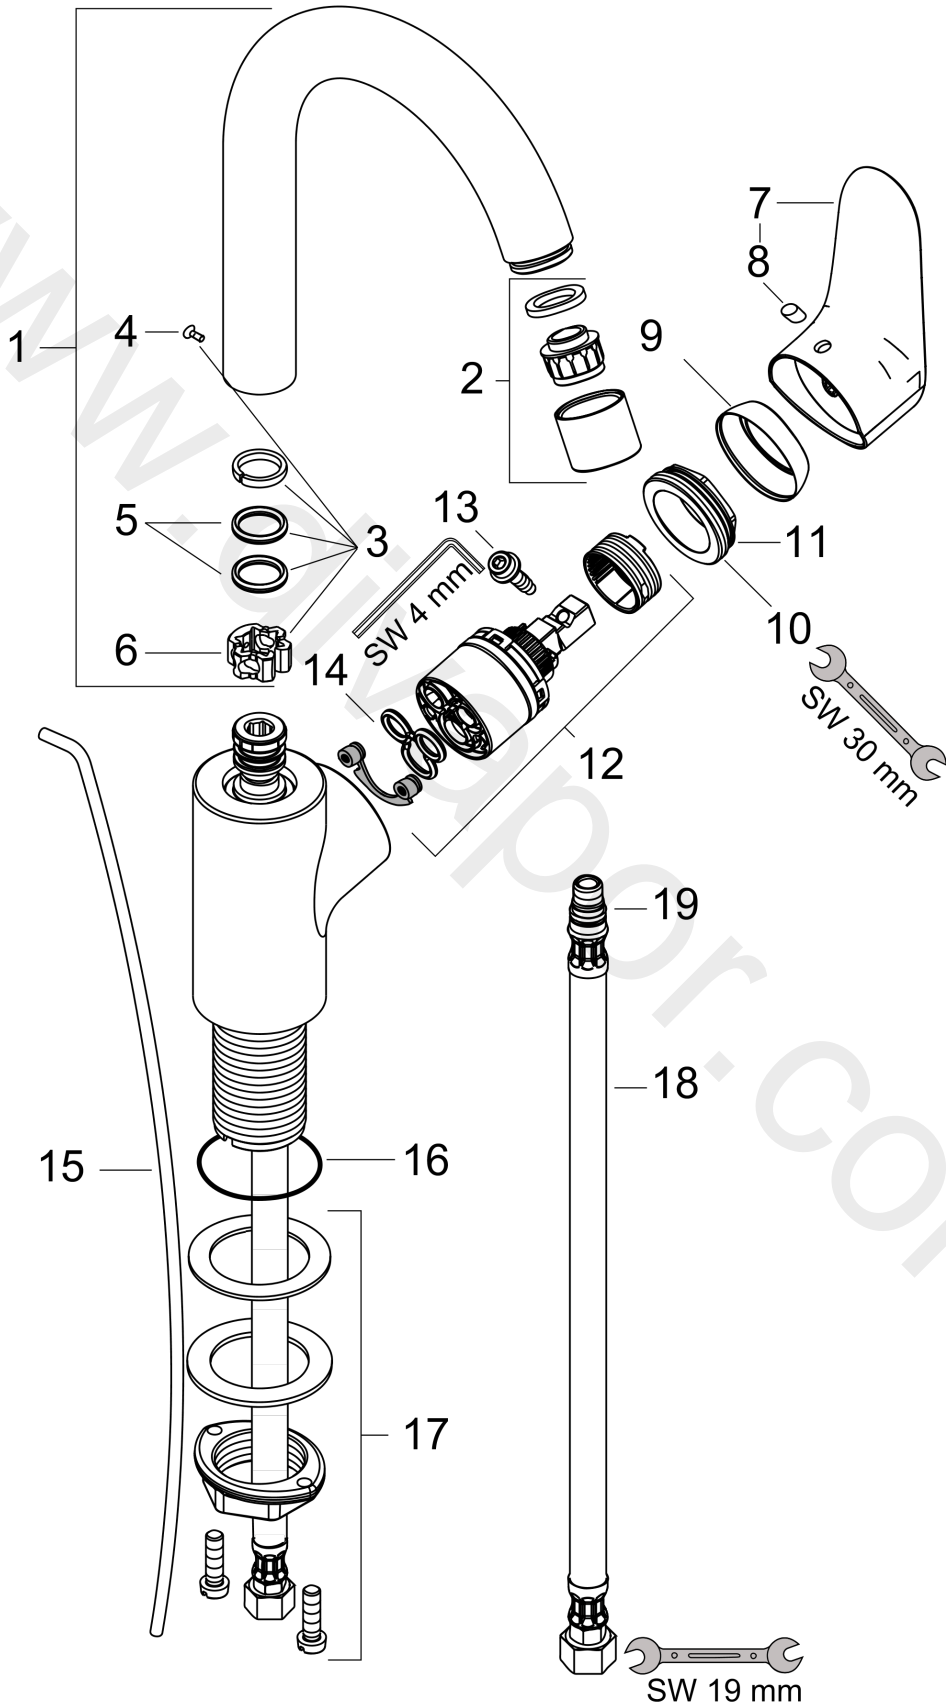

Ecos

Single lever basin mixer with swivel spout and pop-up waste set

Surfaces: Article Number: **14085000**

Exploded Drawing

Year of production: **01/12 - 06/14**

Ecos

Single lever basin mixer with swivel spout and pop-up waste set

Surfaces: Article Number: **14085000**

Spare part list

Year of production: **01/12 - 06/14**

Pos.	Description	Article Number	Price	PU
1	spout cpl.	96521000	£ 173,00	1
2	aerator M22x1 (5 l/min)	95455000	£ 35,00	1
3	sealing set	92646000	£ 20,50	1
4	screw	97662000	£ 9,00	1
5	O-Ring 14x2,5	98189000	£ 3,30	1
6	axialring	97558000	£ 3,30	1
7	handle	95934000	£ 51,00	1
8	screw cover	96338000	£ 3,30	1
9	flange	98603000	£ 25,00	1
10	nut	97209000	£ 16,10	1
11	O-ring 33x2	98154000	£ 3,30	1
12	cartridge, assy	92730000	£ 35,00	1
13	locking screw for handle	95140000	£ 6,10	1
14	seal	95008000	£ 9,00	1
15	O-ring 34x4	98155000	£ 3,30	1
16	fixing set (Ø 32)	13961000	£ 25,00	1
17	pull rod	96657000	£ 13,30	1
18	connection hose 450 mm M10x1 G3/8	96507000	£ 43,00	1
19	O-ring 8x1,75	97827000	£ 3,30	1
a	pop up waste	94139000	£ 96,00	1
b	fixation extension 35 mm	13898000	£ 79,00	1