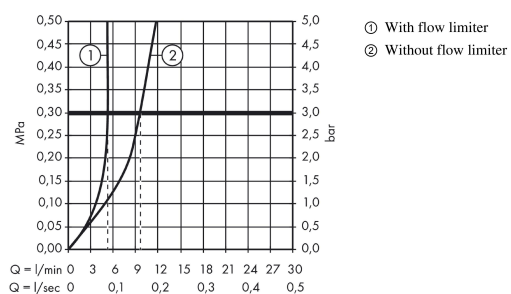

Ecos

Single lever basin mixer XL without waste set

Finish: **Chrome** Article Number: **14083000**

Description

product features

- ComfortZone 190
- projection: 159 mm
- spout height: 191 mm
- handle variant: lever handle
- spray type: normal spray
- maximum flow rate at 3 bar: 5 l/min
- ceramic cartridge
- temperature limitation adjustable
- suitable for continuous flow water heaters
- connection type: G 3/8 connections
- connection dimension: DN15

Technology

Product image

Scale drawing

Flowchart

Ecos**Single lever basin mixer XL without waste set**Finish: **Chrome** Article Number: **14083000****Spare part list**

Year of production: >01/12

Pos.	Description	Article Number	Price	PU
1	handle	95518000	£ 35,00	1
2	screw cover	96338000	£ 3,30	1
3	flange	97406000	£ 20,50	1
4	nut	97209000	£ 16,10	1
5	O-Ring 32x2	98193000	£ 3,30	1
6	cartridge, assy	92730000	£ 35,00	1
7	locking screw for handle	95140000	£ 6,10	1
8	seal	95008000	£ 9,00	1
9	adapter for cartridge	98750000	£ 13,30	1
10	O-Ring 30x2	98186000	£ 3,30	1
11	O-ring 35x2	92604000	£ 6,10	1
12	aerator M24x1 (5 l/min)	13185000	£ 22,30	1
13	flat seal	98749000	£ 6,10	1
14	fixing set (Ø 32)	13961000	£ 25,00	1
15	lever collar	97548000	£ 3,30	1
16	connection hose 600 mm M8x0,75 G3/8	96556000	£ 25,00	1
17	O-ring 7x1,5	98422000	£ 3,30	1
18	sealing set	95581000	£ 6,10	1
19	pull rod	96657000	£ 13,30	1
a	fixation extension 35 mm	13898000	£ 79,00	1
b	aerator M24x1 (3,5 l/min)	92508000	£ 20,50	1
c	aerator M24x1 (4,5 l/min)	92877000	£ 20,50	1
d	aerator swivelling M24x1 (5 l/min)	95928000	£ 35,00	1