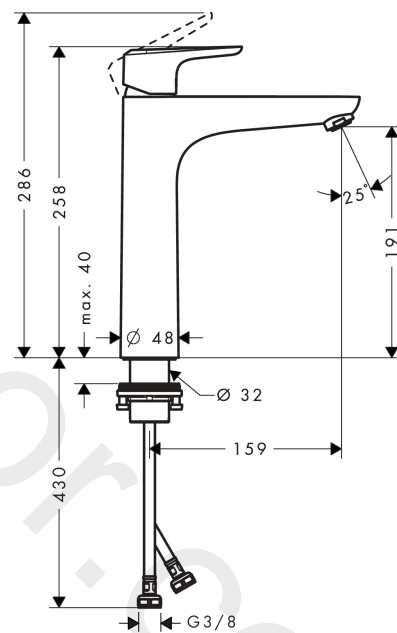

Ecos

Single lever basin mixer XL without waste set

Finish: **Chrome** Article Number: **14083000**

Description

product features

- ComfortZone 190
- projection: 159 mm
- spout height: 191 mm
- handle variant: lever handle
- spray type: normal spray
- maximum flow rate at 3 bar: 5 l/min
- ceramic cartridge
- temperature limitation adjustable
- suitable for continuous flow water heaters
- connection type: G 3/8 connections
- connection dimension: DN15

Technology

Product image

Scale drawing

Flowchart

Ecos**Single lever basin mixer XL without waste set**Finish: **Chrome** Article Number: **14083000****Spare part list**

Year of production: >01/12

Pos.	Description	Article Number	Price	PU
1	handle	95518000	£ 35,00	1
2	screw cover	96338000	£ 3,30	1
3	flange	97406000	£ 20,50	1
4	nut	97209000	£ 16,10	1
5	O-Ring 32x2	98193000	£ 3,30	1
6	cartridge, assy	92730000	£ 35,00	1
7	locking screw for handle	95140000	£ 6,10	1
8	seal	95008000	£ 9,00	1
9	adapter for cartridge	98750000	£ 13,30	1
10	O-Ring 30x2	98186000	£ 3,30	1
11	O-ring 35x2	92604000	£ 6,10	1
12	aerator M24x1 (5 l/min)	13185000	£ 22,30	1
13	flat seal	98749000	£ 6,10	1
14	fixing set (Ø 32)	13961000	£ 25,00	1
15	lever collar	97548000	£ 3,30	1
16	connection hose 600 mm M8x0,75 G3/8	96556000	£ 25,00	1
17	O-ring 7x1,5	98422000	£ 3,30	1
18	sealing set	95581000	£ 6,10	1
19	pull rod	96657000	£ 13,30	1
a	fixation extension 35 mm	13898000	£ 79,00	1
b	aerator M24x1 (3,5 l/min)	92508000	£ 20,50	1
c	aerator M24x1 (4,5 l/min)	92877000	£ 20,50	1
d	aerator swivelling M24x1 (5 l/min)	95928000	£ 35,00	1