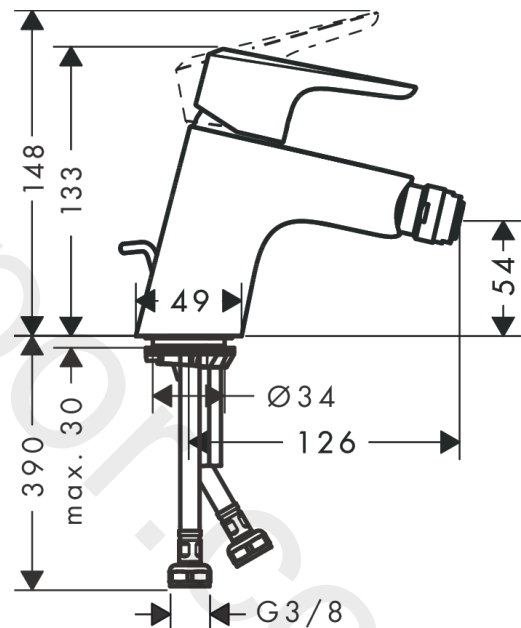

##### product features

- consists of: single lever bidet mixer, waste set
- projection: 126 mm
- spout height: 54 mm
- aerator with ball pivot
- spray type: normal spray
- maximum flow rate at 3 bar: 7,2 l/min
- ceramic cartridge
- temperature limitation adjustable
- suitable for continuous flow water heaters
- material waste set: metal
- connection type: G 3/8 connections
- connection dimension: DN15

#### Scale drawing

Finish: **Chrome** Article Number: **14082000**

**Spare part list**

Year of production: >05/17

Pos.	Description	Article Number	Price	PU
1	handle	95518000	£ 35,00	1
2	screw cover	96338000	£ 3,30	1
3	flange	97406000	£ 20,50	1
4	nut	97209000	£ 16,10	1
5	O-Ring 32x2	98193000	£ 3,30	1
6	cartridge, assy	92730000	£ 35,00	1
7	locking screw for handle	95140000	£ 6,10	1
8	seal	95008000	£ 9,00	1
9	adapter for cartridge	98750000	£ 13,30	1
10	O-Ring 30x2	98186000	£ 3,30	1
11	O-ring 35x2	92604000	£ 6,10	1
12	ball joint	92036000	£ 25,00	1
13	aerator M24x1 (7 l/min)	13912000	£ 21,00	1
14	screw M8 x 68	97736000	£ 6,10	1
15	seal Ø 42	98722000	£ 6,10	1
16	fixing set	96016000	£ 35,00	1
17	connection hose 450 mm M8x0,75 G3/8	97206000	£ 35,00	1
18	O-ring 6,6x1,6	93019000	£ 3,30	1
19	pull rod	96657000	£ 13,30	1
a	pop up waste	94139000	£ 96,00	1