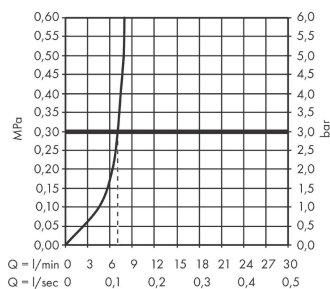

Ecos

Single lever bidet mixer 50 with pop-up waste set

Finish: **Chrome** Article Number: **14082000**

Description

product features

- consists of: single lever bidet mixer, waste set
- projection: 126 mm
- spout height: 54 mm
- aerator with ball pivot
- spray type: normal spray
- maximum flow rate at 3 bar: 7,2 l/min
- ceramic cartridge
- temperature limitation adjustable
- suitable for continuous flow water heaters
- material waste set: metal
- connection type: G 3/8 connections
- connection dimension: DN15

Technology

Certificates / Sustainability

Product image

Scale drawing

Flowchart