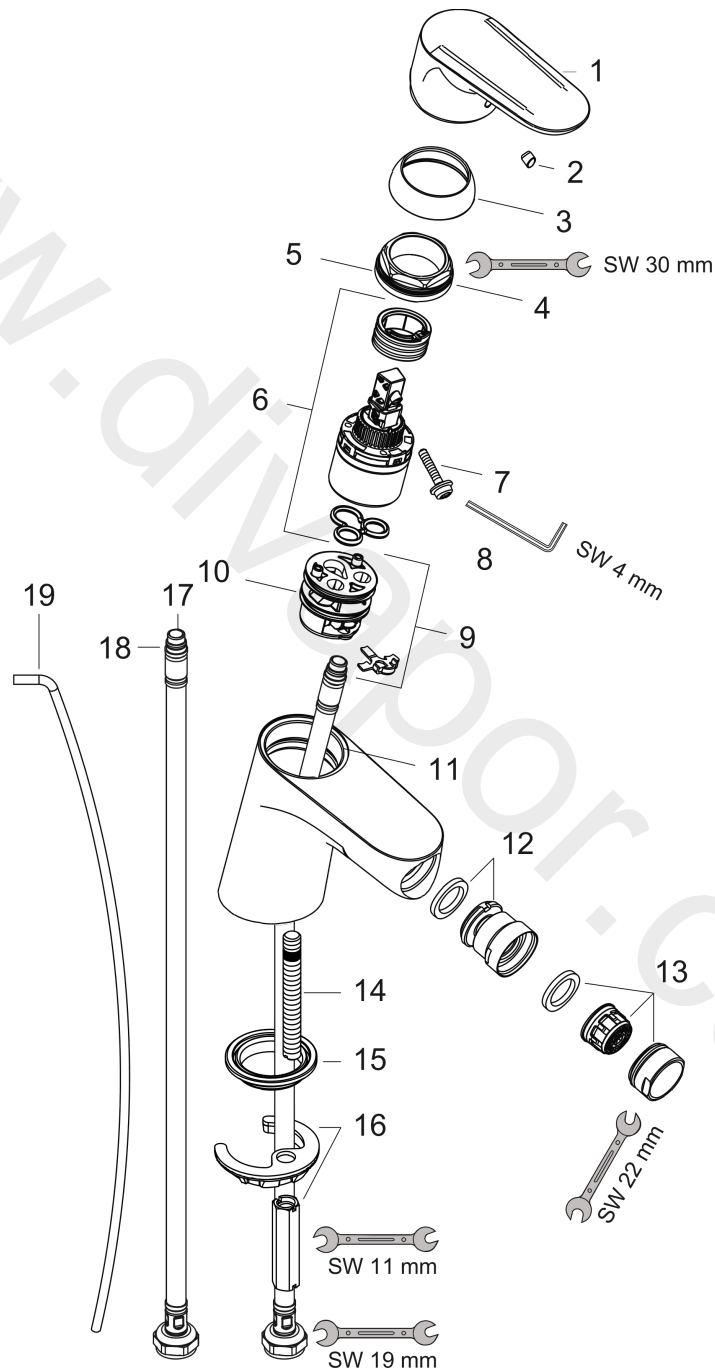

##### product features

- consists of: single lever bidet mixer, waste set
- projection: 126 mm
- spout height: 54 mm
- aerator with ball pivot
- spray type: normal spray
- maximum flow rate at 3 bar: 7,2 l/min
- ceramic cartridge
- temperature limitation adjustable
- suitable for continuous flow water heaters
- material waste set: metal
- connection type: G 3/8 connections
- connection dimension: DN15

#### Scale drawing

#### Flowchart

**Ecos**  
**Single lever bidet mixer 50 with pop-up waste set**  
 Finish: **Chrome** Article Number: **14082000**

**Exploded Drawing**

Year of production: >05/17

**Ecos**

**Single lever bidet mixer 50 with pop-up waste set**

Finish: **Chrome** Article Number: **14082000**

**Spare part list**

Year of production: >05/17

Pos.	Description	Article Number	Price	PU
1	handle	95518000	£ 35,00	1
2	screw cover	96338000	£ 3,30	1
3	flange	97406000	£ 20,50	1
4	nut	97209000	£ 16,10	1
5	O-Ring 32x2	98193000	£ 3,30	1
6	cartridge, assy	92730000	£ 35,00	1
7	locking screw for handle	95140000	£ 6,10	1
8	seal	95008000	£ 9,00	1
9	adapter for cartridge	98750000	£ 13,30	1
10	O-Ring 30x2	98186000	£ 3,30	1
11	O-ring 35x2	92604000	£ 6,10	1
12	ball joint	92036000	£ 25,00	1
13	aerator M24x1 (7 l/min)	13912000	£ 21,00	1
14	screw M8 x 68	97736000	£ 6,10	1
15	seal Ø 42	98722000	£ 6,10	1
16	fixing set	96016000	£ 35,00	1
17	connection hose 450 mm M8x0,75 G3/8	97206000	£ 35,00	1
18	O-ring 6,6x1,6	93019000	£ 3,30	1
19	pull rod	96657000	£ 13,30	1
a	pop up waste	94139000	£ 96,00	1