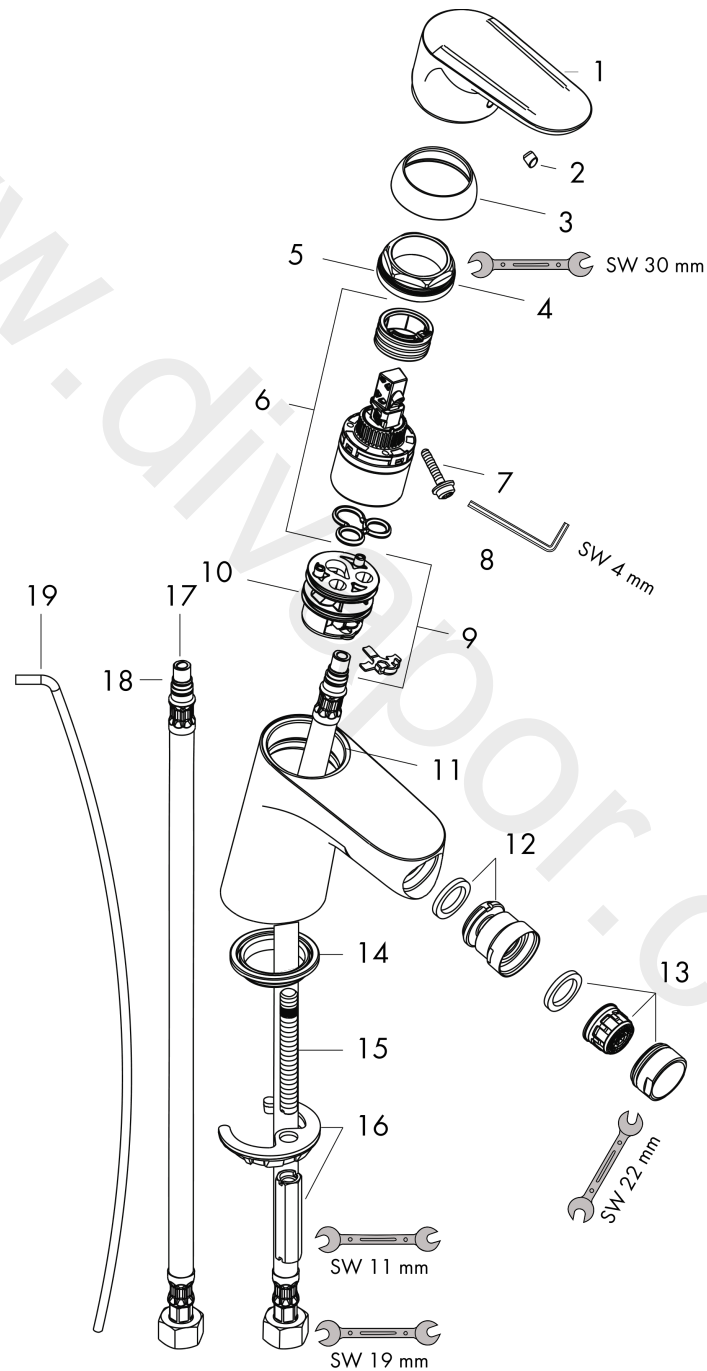

Ecos
Single lever bidet mixer 50 with pop-up waste set
 Surfaces: Article Number: **14082000**

Exploded Drawing

Year of production: **10/09 - 04/17**

Ecós

Single lever bidet mixer 50 with pop-up waste set

Surfaces: Article Number: **14082000**

Spare part list

Year of production: **10/09 - 04/17**

Pos.	Description	Article Number	Price	PU
1	handle	95518000	£ 35,00	1
2	screw cover	96338000	£ 3,30	1
3	flange	97406000	£ 20,50	1
4	nut	97209000	£ 16,10	1
5	O-Ring 32x2	98193000	£ 3,30	1
6	cartridge, assy	92730000	£ 35,00	1
7	locking screw for handle	95140000	£ 6,10	1
8	seal	95008000	£ 9,00	1
9	adapter for cartridge	98750000	£ 13,30	1
10	seal	98166000	£ 3,30	1
11	O-ring 35x2	92604000	£ 6,10	1
12	ball joint	92036000	£ 25,00	1
13	aerator M24x1 (7 l/min)	13085000	£ 13,30	1
14	seal Ø 42	98722000	£ 6,10	1
15	screw M8 x 68	97736000	£ 6,10	1
16	fixing set	96016000	£ 35,00	1
17	connection hose 450 mm M8x0,75 G3/8	97206000	£ 35,00	1
18	O-ring 7x1,5	98422000	£ 3,30	1
19	pull rod	96657000	£ 13,30	1
a	pop up waste	94139000	£ 96,00	1