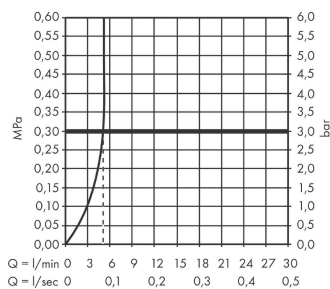

Ecos

Single lever basin mixer L without waste set

Finish: **Chrome** Article Number: **14081000**

Description

product features

- ComfortZone 100
- projection: 119 mm
- spout height: 94 mm
- handle variant: lever handle
- spray type: normal spray
- maximum flow rate at 3 bar: 5 l/min
- ceramic cartridge
- temperature limitation adjustable
- suitable for continuous flow water heaters
- connection type: G 3/8 connections
- connection dimension: DN15

Article Details

Price excl. VAT

149,17 £

Technology

Certificates / Sustainability

Product image

Scale drawing

Flowchart