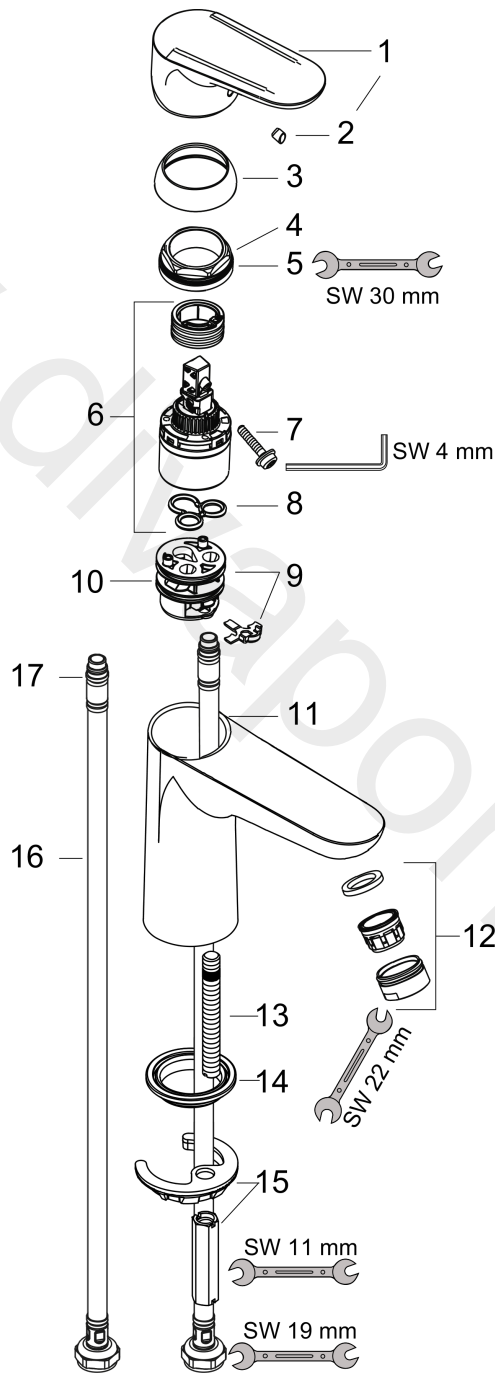

Ecos

Single lever basin mixer L without waste set

Finish: **Chrome** Article Number: **14081000**

Description

product features

- ComfortZone 100
- projection: 119 mm
- spout height: 94 mm
- handle variant: lever handle
- spray type: normal spray
- maximum flow rate at 3 bar: 5 l/min
- ceramic cartridge
- temperature limitation adjustable
- suitable for continuous flow water heaters
- connection type: G 3/8 connections
- connection dimension: DN15

Article Details

Price excl. VAT

149,17 £

Technology

Certificates / Sustainability

Product image

Scale drawing

Flowchart

Ecos
Single lever basin mixer L without waste set
 Finish: **Chrome** Article Number: **14081000**

Exploded Drawing

Year of production: >05/17

Ecos

Single lever basin mixer L without waste set

Finish: **Chrome** Article Number: **14081000**

Spare part list

Year of production: >05/17

Pos.	Description	Article Number	Price	PU
1	handle	95518000	£ 35,00	1
2	flange	97406000	£ 20,50	1
3	nut	97209000	£ 16,10	1
4	screw cover	96338000	£ 3,30	1
5	O-Ring 32x2	98193000	£ 3,30	1
6	cartridge, assy	92730000	£ 35,00	1
7	locking screw for handle	95140000	£ 6,10	1
8	seal	95008000	£ 9,00	1
9	adapter for cartridge	98750000	£ 13,30	1
10	O-Ring 30x2	98186000	£ 3,30	1
11	O-ring 35x2	92604000	£ 6,10	1
12	aerator M24x1 (5 l/min)	13185000	£ 22,30	1
13	screw M8 x 68	97736000	£ 6,10	1
14	seal Ø 42	98722000	£ 6,10	1
15	fixing set	96016000	£ 35,00	1
16	connection hose 450 mm M8x0,75 G3/8	97206000	£ 35,00	1
17	O-ring 6,6x1,6	93019000	£ 3,30	1
a	aerator M24x1 (3,5 l/min)	92508000	£ 20,50	1
b	aerator M24x1 (4,5 l/min)	92877000	£ 20,50	1
c	aerator swivelling M24x1 (5 l/min)	95928000	£ 35,00	1