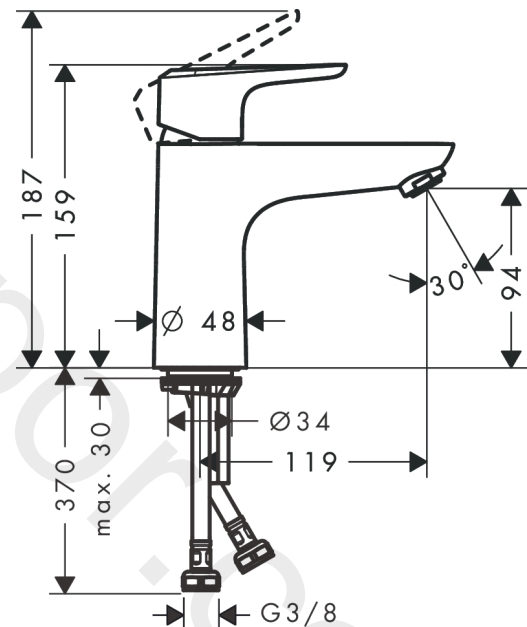

Ecos

Single lever basin mixer L without waste set

Finish: **Chrome** Article Number: **14081000**

Description

product features

- ComfortZone 100
- projection: 119 mm
- spout height: 94 mm
- handle variant: lever handle
- spray type: normal spray
- maximum flow rate at 3 bar: 5 l/min
- ceramic cartridge
- temperature limitation adjustable
- suitable for continuous flow water heaters
- connection type: G 3/8 connections
- connection dimension: DN15

Article Details

Price excl. VAT

149,17 £

Technology

Certificates / Sustainability

Product image

Scale drawing

Flowchart

Ecos
Single lever basin mixer L without waste set
 Finish: **Chrome** Article Number: **14081000**

Exploded Drawing

Year of production: >05/17

Ecos

Single lever basin mixer L without waste set

Finish: **Chrome** Article Number: **14081000**

Spare part list

Year of production: >05/17

Pos.	Description	Article Number	Price	PU
1	handle	95518000	£ 35,00	1
2	flange	97406000	£ 20,50	1
3	nut	97209000	£ 16,10	1
4	screw cover	96338000	£ 3,30	1
5	O-Ring 32x2	98193000	£ 3,30	1
6	cartridge, assy	92730000	£ 35,00	1
7	locking screw for handle	95140000	£ 6,10	1
8	seal	95008000	£ 9,00	1
9	adapter for cartridge	98750000	£ 13,30	1
10	O-Ring 30x2	98186000	£ 3,30	1
11	O-ring 35x2	92604000	£ 6,10	1
12	aerator M24x1 (5 l/min)	13185000	£ 22,30	1
13	screw M8 x 68	97736000	£ 6,10	1
14	seal Ø 42	98722000	£ 6,10	1
15	fixing set	96016000	£ 35,00	1
16	connection hose 450 mm M8x0,75 G3/8	97206000	£ 35,00	1
17	O-ring 6,6x1,6	93019000	£ 3,30	1
a	aerator M24x1 (3,5 l/min)	92508000	£ 20,50	1
b	aerator M24x1 (4,5 l/min)	92877000	£ 20,50	1
c	aerator swivelling M24x1 (5 l/min)	95928000	£ 35,00	1