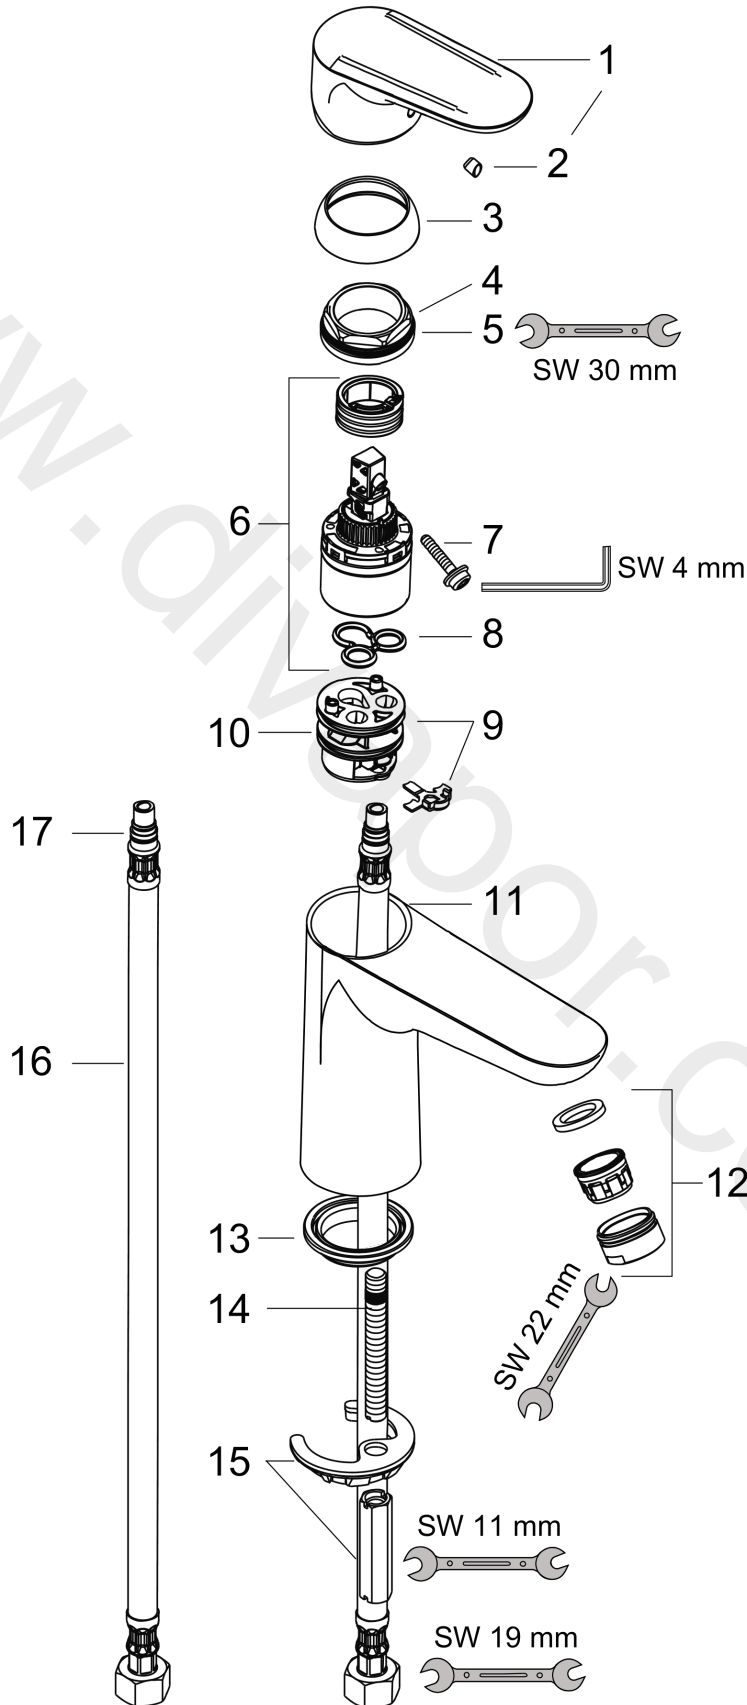

Ecos
Single lever basin mixer L without waste set
 Surfaces: Article Number: **14081000**

Exploded Drawing

Year of production: **01/12 - 04/17**

Ecos**Single lever basin mixer L without waste set**Surfaces: Article Number: **14081000****Spare part list**Year of production: **01/12 - 04/17**

Pos.	Description	Article Number	Price	PU
1	handle	95518000	£ 35,00	1
2	screw cover	96338000	£ 3,30	1
3	flange	97406000	£ 20,50	1
4	nut	97209000	£ 16,10	1
5	O-Ring 32x2	98193000	£ 3,30	1
6	cartridge, assy	92730000	£ 35,00	1
7	locking screw for handle	95140000	£ 6,10	1
8	seal	95008000	£ 9,00	1
9	adapter for cartridge	98750000	£ 13,30	1
10	O-Ring 30x2	98186000	£ 3,30	1
11	O-ring 35x2	92604000	£ 6,10	1
12	aerator M24x1 (5 l/min)	13185000	£ 22,30	1
13	seal Ø 42	98722000	£ 6,10	1
14	screw M8 x 68	97736000	£ 6,10	1
15	fixing set	96016000	£ 35,00	1
16	connection hose 450 mm M8x0,75 G3/8	97206000	£ 35,00	1
17	O-ring 7x1,5	98422000	£ 3,30	1
18	sealing set	95581000	£ 6,10	1
a	aerator M24x1 (3,5 l/min)	92508000	£ 20,50	1
b	aerator M24x1 (4,5 l/min)	92877000	£ 20,50	1
c	aerator swivelling M24x1 (5 l/min)	95928000	£ 35,00	1