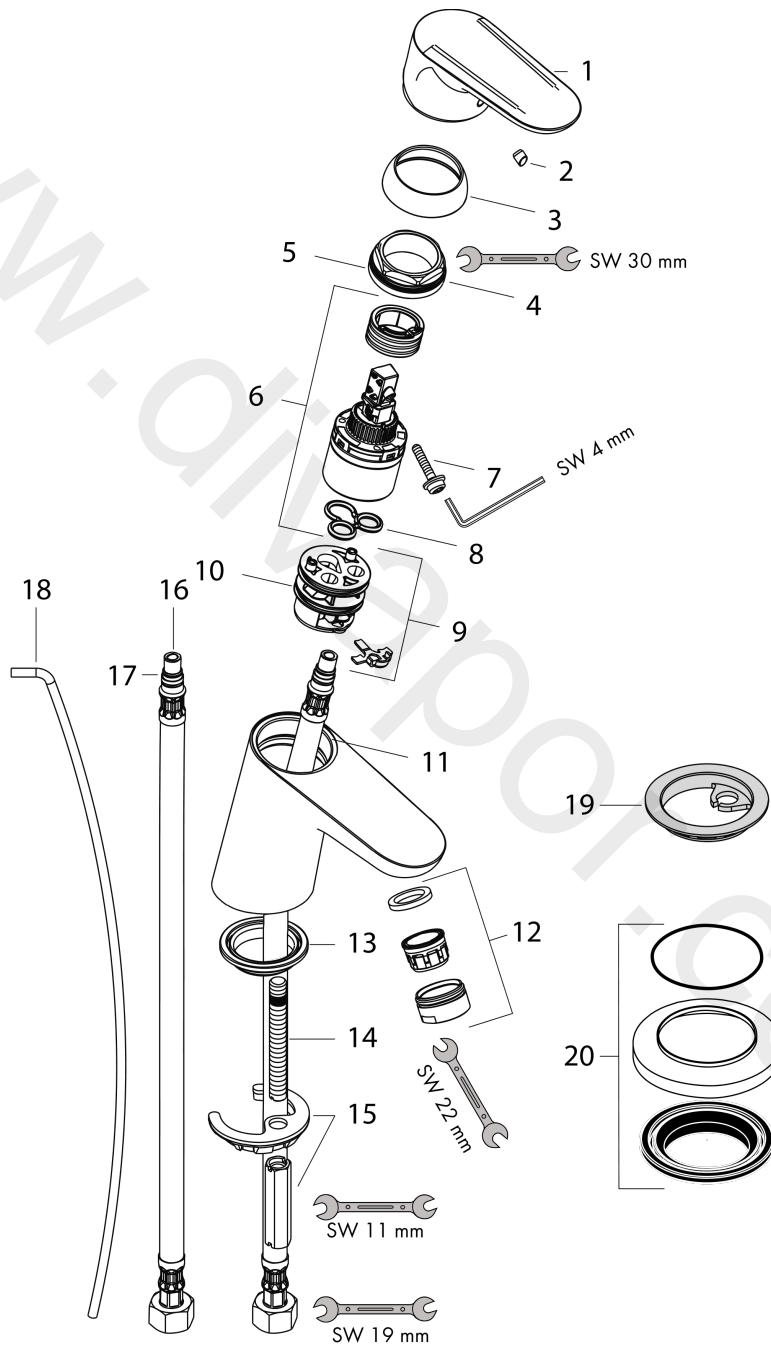

Ecos
Single lever basin mixer M with pop-up waste set
 Surfaces: Article Number: **14080000**

Exploded Drawing

Year of production: **11/11 - 04/17**

Ecos**Single lever basin mixer M with pop-up waste set**Surfaces: Article Number: **14080000****Spare part list**Year of production: **11/11 - 04/17**

Pos.	Description	Article Number	Price	PU
1	handle	95518000	£ 35,00	1
2	screw cover	96338000	£ 3,30	1
3	flange	97406000	£ 20,50	1
4	nut	97209000	£ 16,10	1
5	O-Ring 32x2	98193000	£ 3,30	1
6	cartridge, assy	92730000	£ 35,00	1
7	locking screw for handle	95140000	£ 6,10	1
8	seal	95008000	£ 9,00	1
9	adapter for cartridge	98750000	£ 13,30	1
10	O-Ring 30x2	98186000	£ 3,30	1
11	O-ring 35x2	92604000	£ 6,10	1
12	aerator M24x1 (5 l/min)	13185000	£ 22,30	1
13	seal Ø 42	98722000	£ 6,10	1
14	screw M8 x 68	97736000	£ 6,10	1
15	fixing set	96016000	£ 35,00	1
16	connection hose 450 mm M8x0,75 G3/8	97206000	£ 35,00	1
17	O-ring 7x1,5	98422000	£ 3,30	1
18	pull rod	96657000	£ 13,30	1
19	seal Ø 45	98996000	£ 9,00	1
20	compensation escutcheon	32799000	£ 40,00	1
a	pop up waste	94139000	£ 96,00	1
b	aerator M24x1 (3,5 l/min)	92508000	£ 20,50	1
c	aerator M24x1 (4,5 l/min)	92877000	£ 20,50	1
d	aerator swivelling M24x1 (5 l/min)	95928000	£ 35,00	1