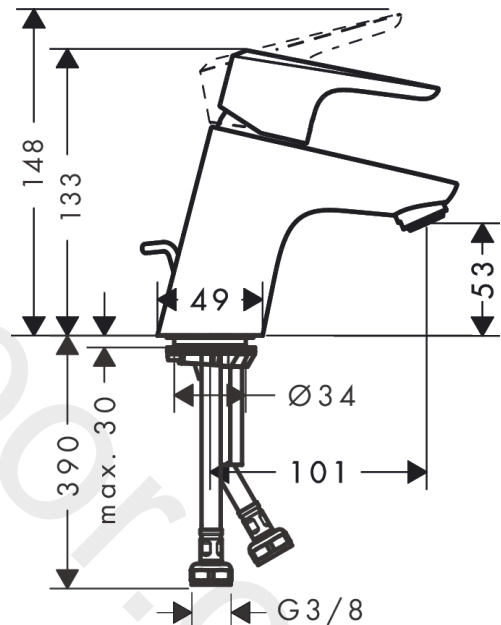

Ecoss

Single lever basin mixer M without waste set

Finish: **Chrome** Article Number: **14077000**

Description

product features

- ComfortZone 70
- projection: 101 mm
- spout height: 53 mm
- handle variant: lever handle
- ceramic cartridge
- temperature limitation adjustable
- suitable for continuous flow water heaters
- material waste set: metal
- connection type: G 3/8 connections
- connection dimension: DN15

Technology

Product image

Scale drawing

Flowchart

Ecos
Single lever basin mixer M without waste set
 Finish: **Chrome** Article Number: **14077000**

Exploded Drawing

Year of production: >04/20

Ecos

Single lever basin mixer M without waste set

Finish: **Chrome** Article Number: **14077000**

Spare part list

Year of production: >04/20

Pos.	Description	Article Number	Price	PU
1	handle	95518000	£ 35,00	1
2	screw cover	96338000	£ 3,30	1
3	flange	97406000	£ 20,50	1
4	nut	97209000	£ 16,10	1
5	O-Ring 32x2	98193000	£ 3,30	1
6	cartridge, assy	92730000	£ 35,00	1
7	locking screw for handle	95140000	£ 6,10	1
8	seal	95008000	£ 9,00	1
9	adapter for cartridge	98750000	£ 13,30	1
10	O-Ring 30x2	98186000	£ 3,30	1
11	O-ring 35x2	92604000	£ 6,10	1
12	aerator M24x1 (5 l/min)	92372000	£ 20,50	1
13	screw M8 x 68	97736000	£ 6,10	1
14	seal Ø 42	98722000	£ 6,10	1
15	fixing set	96016000	£ 35,00	1
16	connection hose 450 mm M8x0,75 G3/8	97206000	£ 35,00	1
17	O-ring 6,6x1,6	93019000	£ 3,30	1