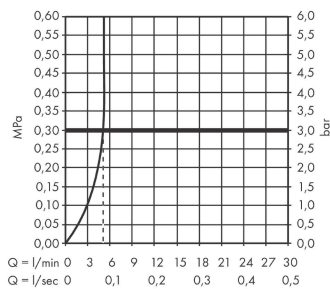

Ecoss

Single lever basin mixer M without waste set

Finish: **Chrome** Article Number: **14077000**

Description

product features

- ComfortZone 70
- projection: 101 mm
- spout height: 53 mm
- handle variant: lever handle
- ceramic cartridge
- temperature limitation adjustable
- suitable for continuous flow water heaters
- material waste set: metal
- connection type: G 3/8 connections
- connection dimension: DN15

Technology

Product image

Scale drawing

Flowchart

Ecos
Single lever basin mixer M without waste set
 Finish: **Chrome** Article Number: **14077000**

Exploded Drawing

Year of production: >04/20

Ecos