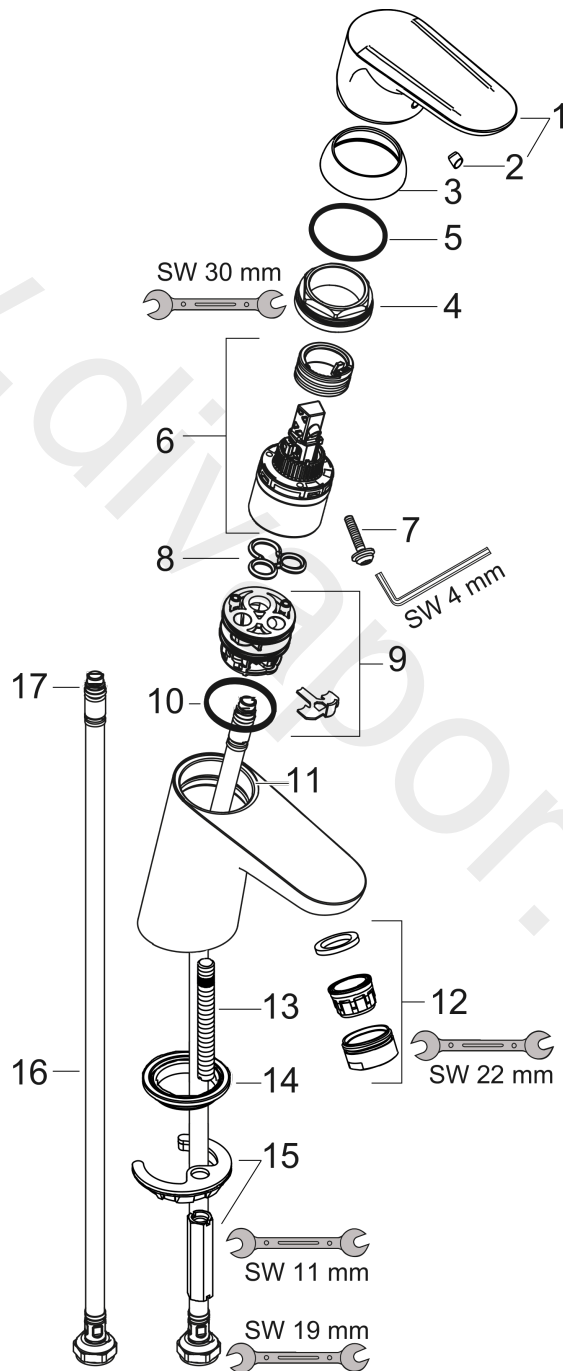

Ecoss

Single lever basin mixer M without waste set

Finish: **Chrome** Article Number: **14077000**

Description

product features

- ComfortZone 70
- projection: 101 mm
- spout height: 53 mm
- handle variant: lever handle
- ceramic cartridge
- temperature limitation adjustable
- suitable for continuous flow water heaters
- material waste set: metal
- connection type: G 3/8 connections
- connection dimension: DN15

Technology

Product image

Scale drawing

Flowchart

Ecos
Single lever basin mixer M without waste set
 Finish: **Chrome** Article Number: **14077000**

Exploded Drawing

Year of production: >04/20

Ecos

Single lever basin mixer M without waste set

Finish: **Chrome** Article Number: **14077000**

Spare part list

Year of production: >04/20

Pos.	Description	Article Number	Price	PU
1	handle	95518000	£ 35,00	1
2	screw cover	96338000	£ 3,30	1
3	flange	97406000	£ 20,50	1
4	nut	97209000	£ 16,10	1
5	O-Ring 32x2	98193000	£ 3,30	1
6	cartridge, assy	92730000	£ 35,00	1
7	locking screw for handle	95140000	£ 6,10	1
8	seal	95008000	£ 9,00	1
9	adapter for cartridge	98750000	£ 13,30	1
10	O-Ring 30x2	98186000	£ 3,30	1
11	O-ring 35x2	92604000	£ 6,10	1
12	aerator M24x1 (5 l/min)	92372000	£ 20,50	1
13	screw M8 x 68	97736000	£ 6,10	1
14	seal Ø 42	98722000	£ 6,10	1
15	fixing set	96016000	£ 35,00	1
16	connection hose 450 mm M8x0,75 G3/8	97206000	£ 35,00	1
17	O-ring 6,6x1,6	93019000	£ 3,30	1