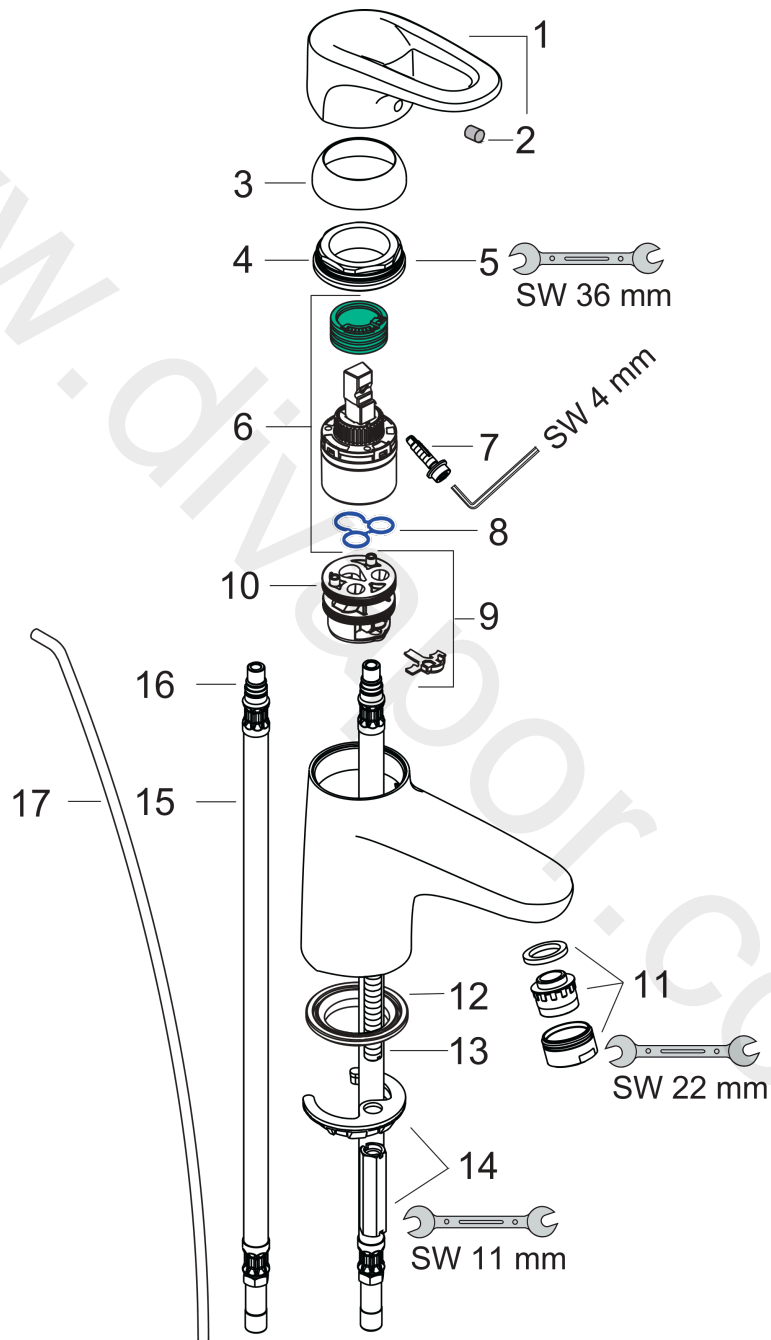

Metropol E
Single Lever Basin Mixer DN15 for hand basins
 Surfaces: Article Number: 14072090

Exploded Drawing

Year of production: 06/05 - 04/09

Metropol E
Single Lever Basin Mixer DN15 for hand basins
 Surfaces: Article Number: **14072090**

Spare part list

Year of production: **06/05 - 04/09**

Pos.	Description	Article Number	Price	PU
1	handle	14094000	£ 51,00	1
2	screw cover	96338000	£ 3,30	1
3	flange	96656990	£ 25,00	1
4	nut	96690000	£ 13,30	1
5	O-ring 36x2	98156000	£ 3,30	1
6	cartridge, assy	92730000	£ 35,00	1
7	locking screw for handle	96059000	£ 9,00	1
8	seal	95008000	£ 9,00	1
9	adapter for cartridge	98750000	£ 13,30	1
10	O-Ring 30x2	98186000	£ 3,30	1
11	aerator M24x1 (7 l/min)	13085990	£ 51,00	1
12	seal	97608000	£ 6,10	1
13	screw M8 x 68	97736000	£ 6,10	1
14	fixing set	96016000	£ 35,00	1
15	connection hose 450 mm M8x0,75 G3/8	97206000	£ 35,00	1
16	O-ring 7x1,5	98422000	£ 3,30	1
17	pull rod	96657000	£ 13,30	1
a	service set	98964000	£ 110,00	1
b	pop up waste	94139000	£ 96,00	1