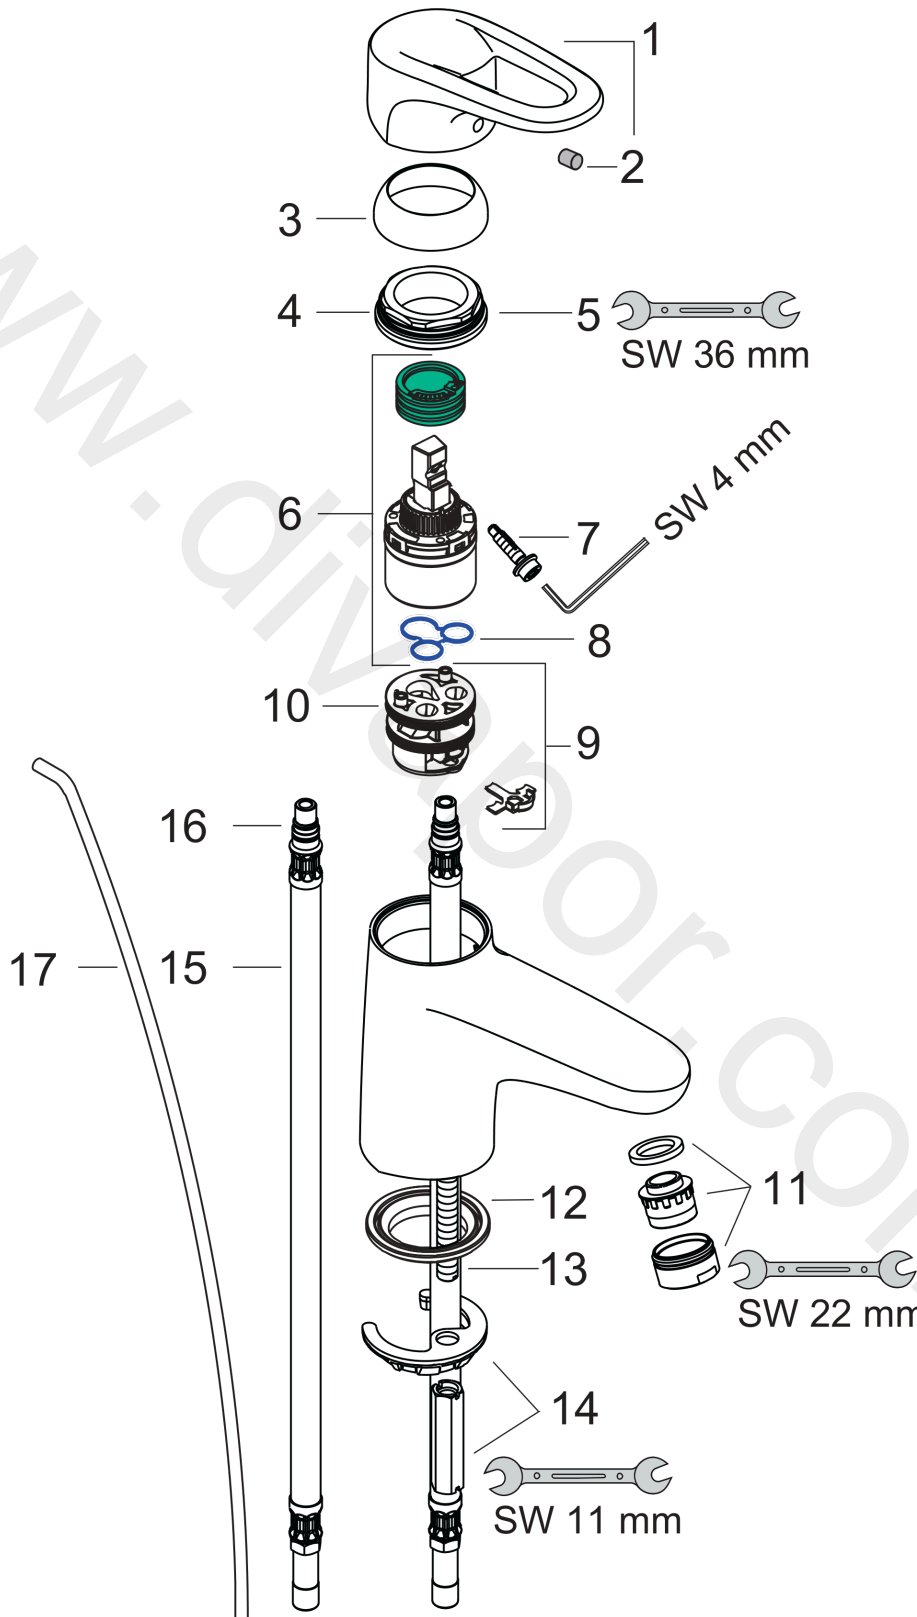

Metropol E
Single Lever Basin Mixer DN15 for hand basins
 Surfaces: Article Number: 14072090

Exploded Drawing

Year of production: 05/09 - 09/10

Metropol E
Single Lever Basin Mixer DN15 for hand basins
 Surfaces: Article Number: **14072090**

Spare part list

Year of production: **05/09 - 09/10**

Pos.	Description	Article Number	Price	PU
1	handle	14094000	£ 51,00	1
2	screw cover	96338000	£ 3,30	1
3	flange	96656990	£ 25,00	1
4	nut	96690000	£ 13,30	1
5	O-ring 36x2	98156000	£ 3,30	1
6	cartridge, assy	92730000	£ 35,00	1
7	locking screw for handle	95140000	£ 6,10	1
8	seal	95008000	£ 9,00	1
9	adapter for cartridge	98750000	£ 13,30	1
10	O-Ring 30x2	98186000	£ 3,30	1
11	aerator M24x1 (5 l/min)	13185000	£ 22,30	1
12	seal	97608000	£ 6,10	1
13	screw M8 x 68	97736000	£ 6,10	1
14	fixing set	96016000	£ 35,00	1
15	connection hose 450 mm M8x0,75 G3/8	97206000	£ 35,00	1
16	O-ring 7x1,5	98422000	£ 3,30	1
17	pull rod	96657000	£ 13,30	1
a	service set	98964000	£ 110,00	1
b	pop up waste	94139000	£ 96,00	1
c	aerator M24x1 (3,5 l/min)	92508000	£ 20,50	1
d	aerator M24x1 (4,5 l/min)	92877000	£ 20,50	1
e	aerator swivelling M24x1 (5 l/min)	95928000	£ 35,00	1