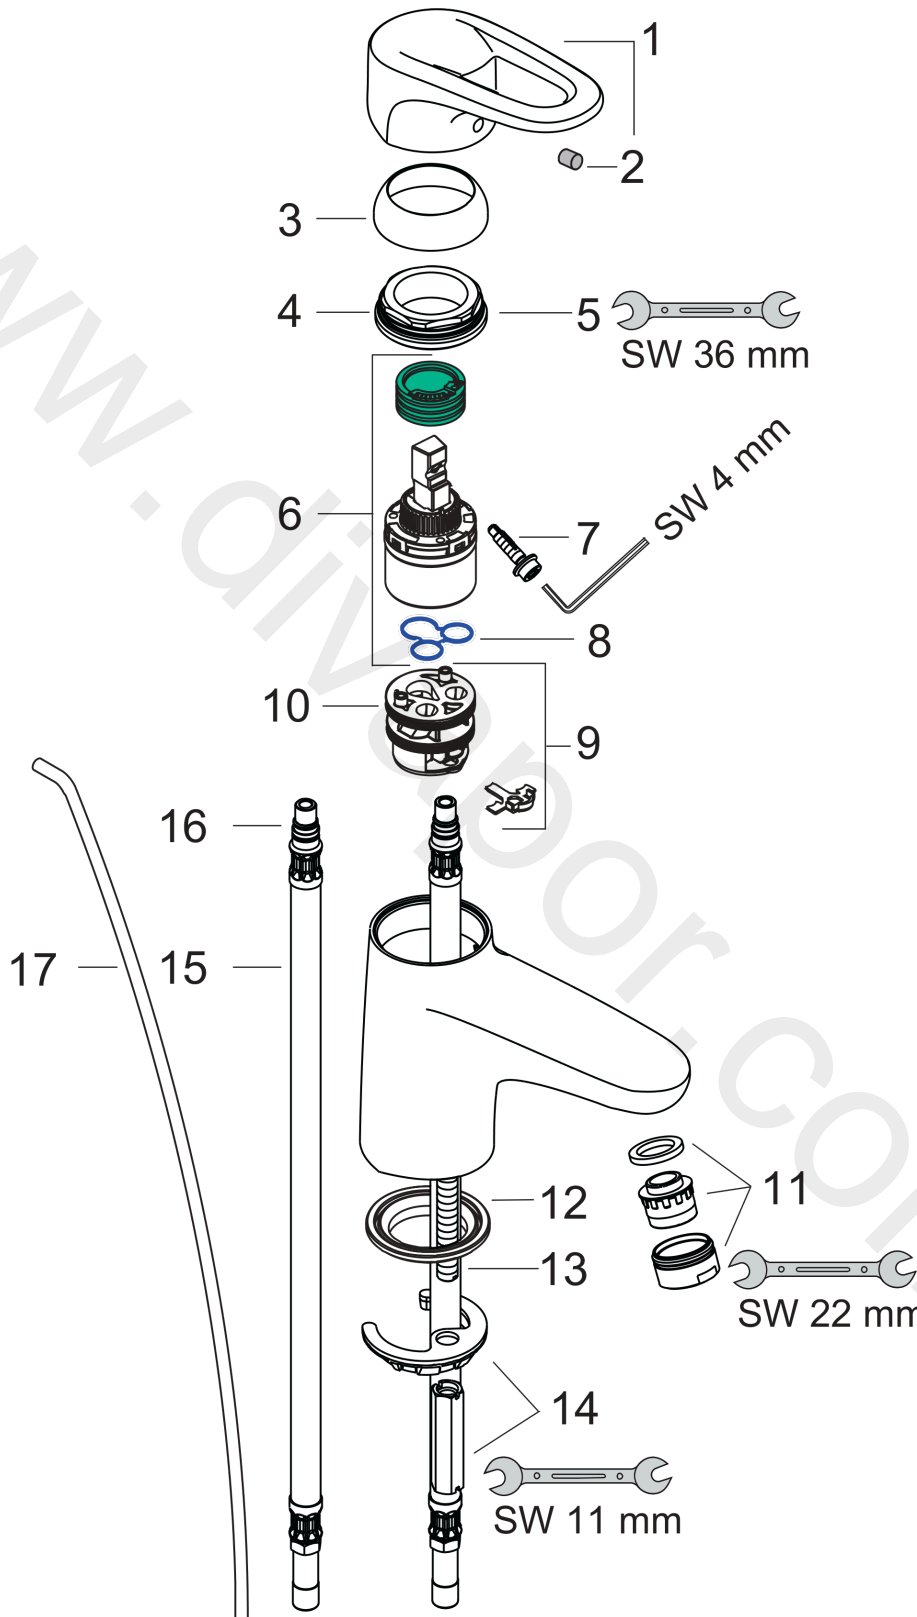

**Metropol E**  
**Single Lever Basin Mixer DN15 for hand basins**  
 Surfaces: Article Number: 14072000

Exploded Drawing

Year of production: 05/09 - 09/10

**Metropol E**  
**Single Lever Basin Mixer DN15 for hand basins**  
 Surfaces: Article Number: **14072000**

## Spare part list

Year of production: **05/09 - 09/10**

Pos.	Description	Article Number	Price	PU
1	handle	14094000	£ 51,00	1
2	screw cover	96338000	£ 3,30	1
3	flange	96656000	£ 6,10	1
4	nut	96690000	£ 13,30	1
5	O-ring 36x2	98156000	£ 3,30	1
6	cartridge, assy	92730000	£ 35,00	1
7	locking screw for handle	95140000	£ 6,10	1
8	seal	95008000	£ 9,00	1
9	adapter for cartridge	98750000	£ 13,30	1
10	O-Ring 30x2	98186000	£ 3,30	1
11	aerator M24x1 (5 l/min)	13185000	£ 22,30	1
12	seal	97608000	£ 6,10	1
13	screw M8 x 68	97736000	£ 6,10	1
14	fixing set	96016000	£ 35,00	1
15	connection hose 450 mm M8x0,75 G3/8	97206000	£ 35,00	1
16	O-ring 7x1,5	98422000	£ 3,30	1
17	pull rod	96657000	£ 13,30	1
a	service set	98964000	£ 110,00	1
b	pop up waste	94139000	£ 96,00	1
c	aerator M24x1 (3,5 l/min)	92508000	£ 20,50	1
d	aerator swivelling M24x1 (5 l/min)	95928000	£ 35,00	1
e	aerator M24x1 (4,5 l/min)	92877000	£ 20,50	1