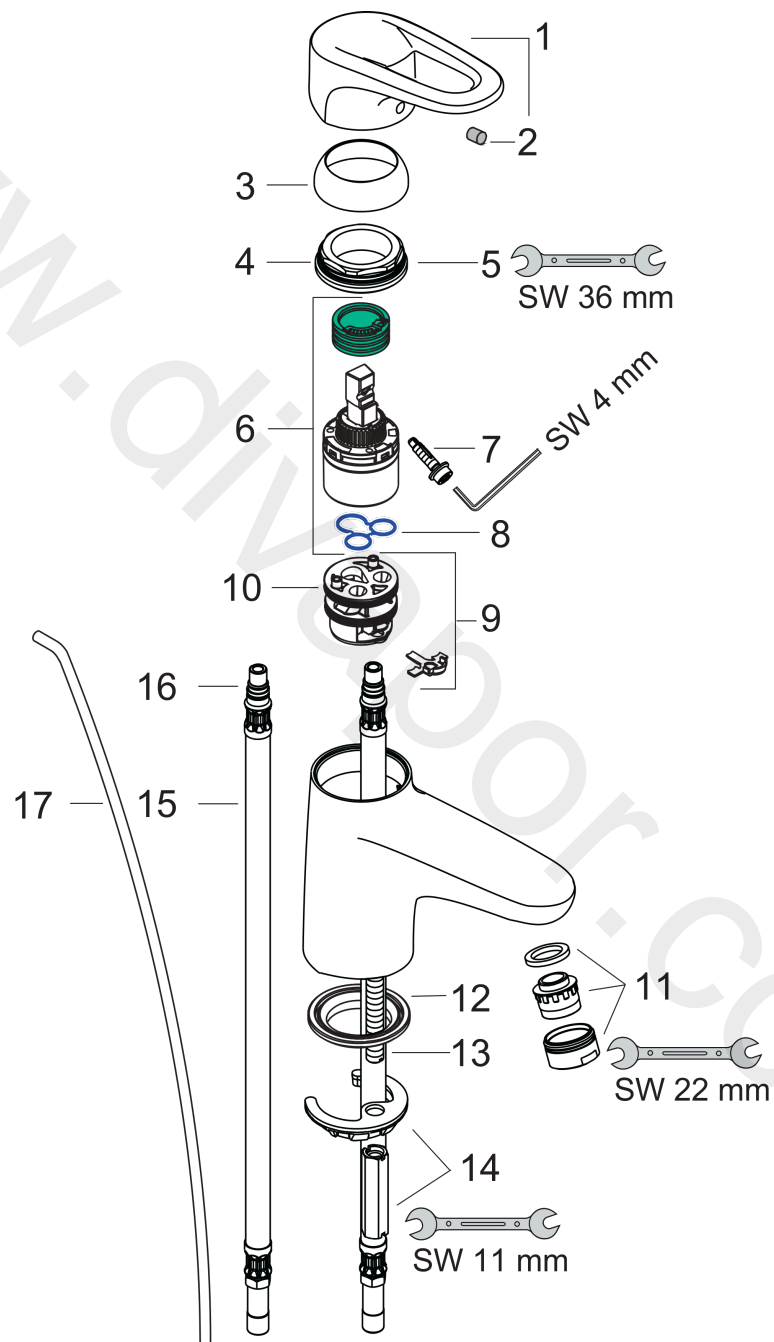

Metropol E
Single Lever Basin Mixer DN15 for hand basins
 Surfaces: Article Number: **14072000**

Exploded Drawing

Year of production: **04/05 - 04/09**

Metropol E
Single Lever Basin Mixer DN15 for hand basins
 Surfaces: Article Number: **14072000**

Spare part list

Year of production: **04/05 - 04/09**

Pos.	Description	Article Number	Price	PU
1	handle	14094000	£ 51,00	1
2	screw cover	96338000	£ 3,30	1
3	flange	96656000	£ 6,10	1
4	nut	96690000	£ 13,30	1
5	O-ring 36x2	98156000	£ 3,30	1
6	cartridge, assy	92730000	£ 35,00	1
7	locking screw for handle	96059000	£ 9,00	1
8	seal	95008000	£ 9,00	1
9	adapter for cartridge	98750000	£ 13,30	1
10	O-Ring 30x2	98186000	£ 3,30	1
11	aerator M24x1 (7 l/min)	13085000	£ 13,30	1
12	seal	97608000	£ 6,10	1
13	screw M8 x 68	97736000	£ 6,10	1
14	fixing set	96016000	£ 35,00	1
15	connection hose 450 mm M8x0,75 G3/8	97206000	£ 35,00	1
16	O-ring 7x1,5	98422000	£ 3,30	1
17	pull rod	96657000	£ 13,30	1
a	service set	98964000	£ 110,00	1
b	pop up waste	94139000	£ 96,00	1