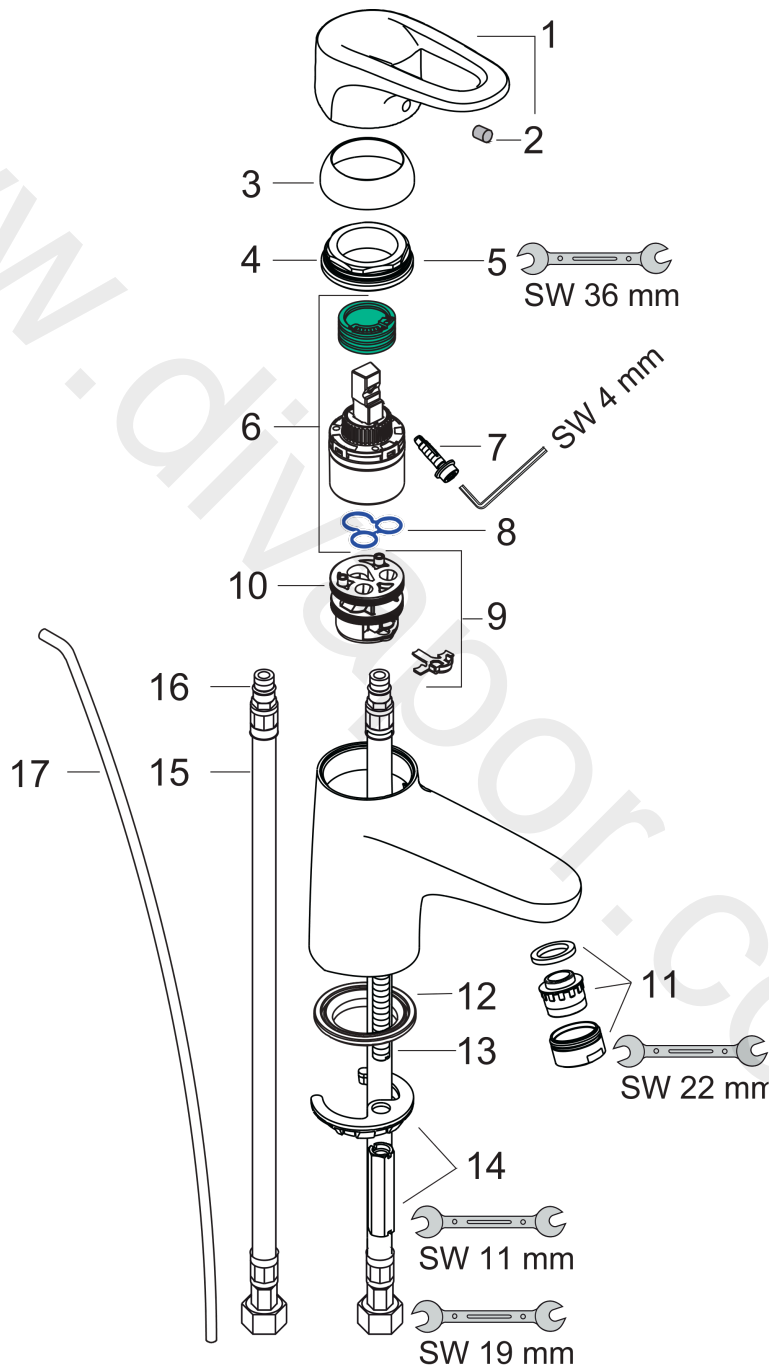

Metropol E
Single Lever Basin Mixer DN15 for hand basins
 Surfaces: Article Number: 14072000

Exploded Drawing

Year of production: 10/10 - 12/13

Metropol E
Single Lever Basin Mixer DN15 for hand basins
 Surfaces: Article Number: **14072000**

Spare part list

Year of production: **10/10 - 12/13**

Pos.	Description	Article Number	Price	PU
1	handle	14094000	£ 51,00	1
2	screw cover	96338000	£ 3,30	1
3	flange	96656000	£ 6,10	1
4	nut	96690000	£ 13,30	1
5	O-ring 36x2	98156000	£ 3,30	1
6	cartridge, assy	92730000	£ 35,00	1
7	locking screw for handle	95140000	£ 6,10	1
8	seal	95008000	£ 9,00	1
9	adapter for cartridge	98750000	£ 13,30	1
10	O-Ring 30x2	98186000	£ 3,30	1
11	aerator M24x1 (5 l/min)	13185000	£ 22,30	1
12	seal	97608000	£ 6,10	1
13	screw M8 x 68	97736000	£ 6,10	1
14	fixing set	96016000	£ 35,00	1
15	connection hose 450 mm M8x0,75 G3/8	97206000	£ 35,00	1
16	O-ring 7x1,5	98422000	£ 3,30	1
17	pull rod	96657000	£ 13,30	1
a	service set	98964000	£ 110,00	1
b	pop up waste	94139000	£ 96,00	1
c	aerator M24x1 (3,5 l/min)	92508000	£ 20,50	1
d	aerator M24x1 (4,5 l/min)	92877000	£ 20,50	1
e	aerator swivelling M24x1 (5 l/min)	95928000	£ 35,00	1