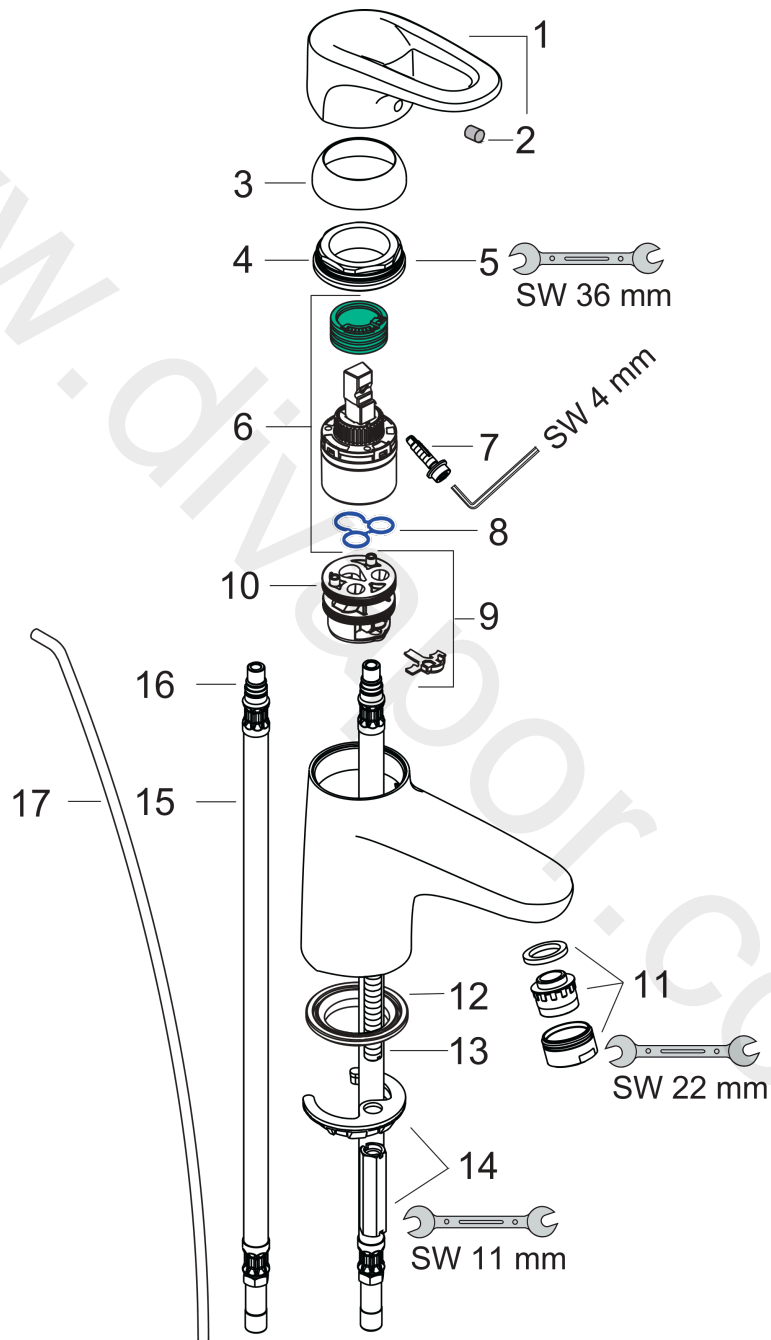

**Metropol E**  
**Single Lever Basin Mixer DN15**  
 Surfaces: Article Number: 14070090

Exploded Drawing

Year of production: 06/05 - 04/09

### Single Lever Basin Mixer DN15

Surfaces: Article Number: **14070090**

#### Spare part list

Year of production: **06/05 - 04/09**

Pos.	Description	Article Number	Price	PU
1	handle	14094000	£ 51,00	1
2	screw cover	96338000	£ 3,30	1
3	flange	96656990	£ 25,00	1
4	nut	96690000	£ 13,30	1
5	O-ring 36x2	98156000	£ 3,30	1
6	cartridge, assy	92730000	£ 35,00	1
7	locking screw for handle	96059000	£ 9,00	1
8	seal	95008000	£ 9,00	1
9	adapter for cartridge	98750000	£ 13,30	1
10	O-Ring 30x2	98186000	£ 3,30	1
11	aerator M24x1 (7 l/min)	13085990	£ 51,00	1
12	screw M8 x 68	97736000	£ 6,10	1
13	seal	97608000	£ 6,10	1
14	fixing set	96016000	£ 35,00	1
15	connection hose 450 mm M8x0,75 G3/8	97206000	£ 35,00	1
16	O-ring 7x1,5	98422000	£ 3,30	1
17	pull rod	96657000	£ 13,30	1
a	pop up waste	94139000	£ 96,00	1
b	service set	98964000	£ 110,00	1