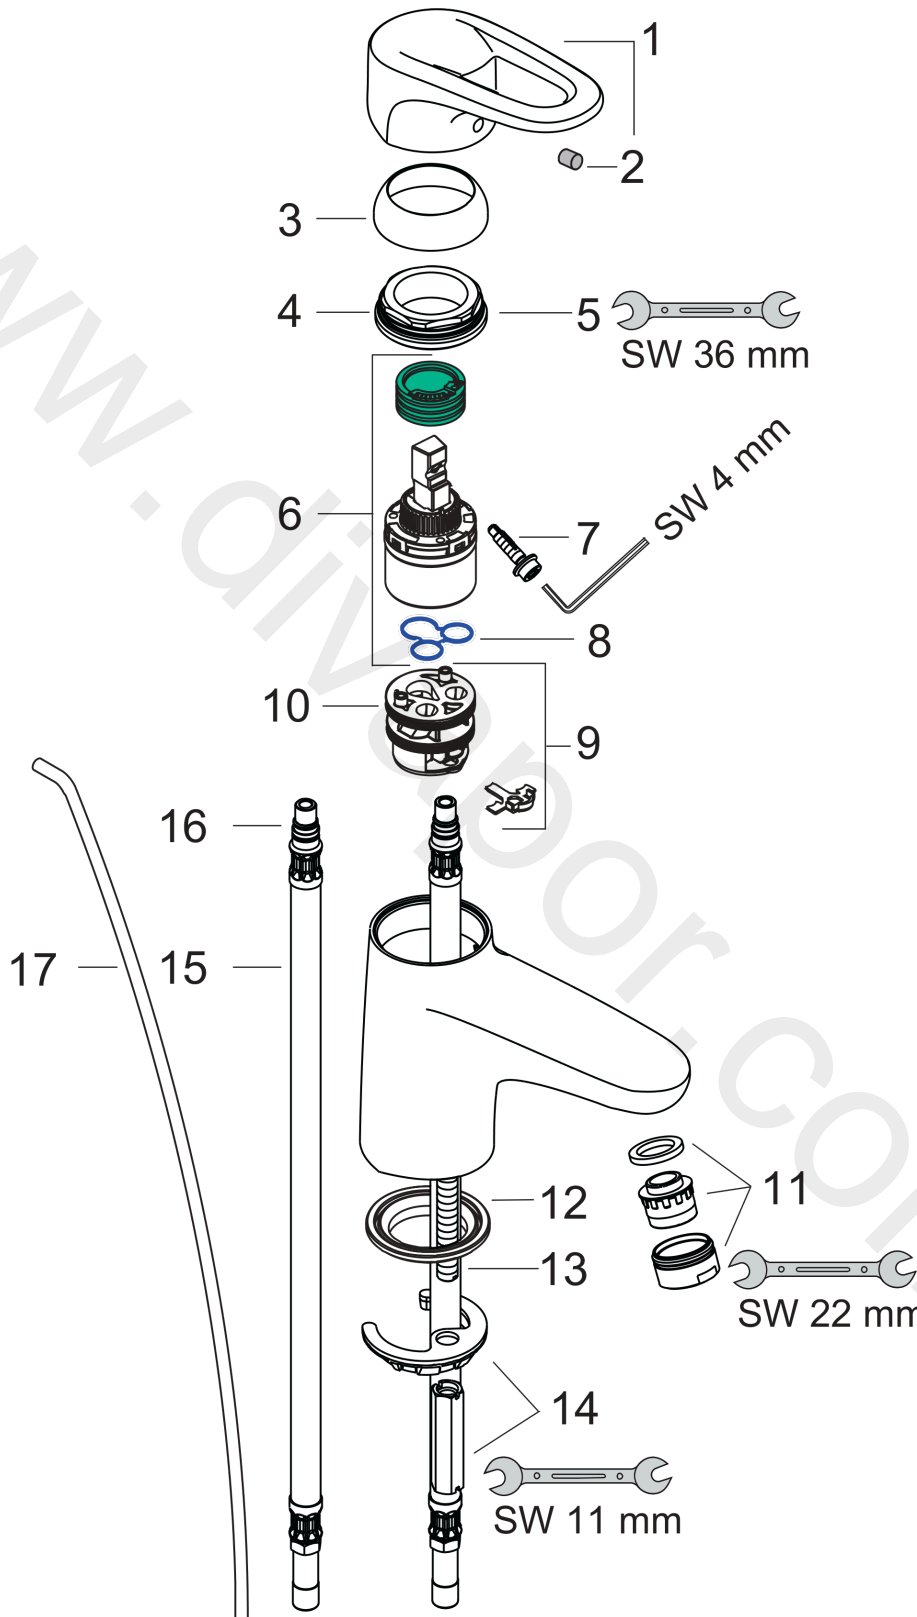

Metropol E
Single Lever Basin Mixer DN15
 Surfaces: Article Number: 14070090

Exploded Drawing

Year of production: 05/09 - 09/10

Metropol E**Single Lever Basin Mixer DN15**Surfaces: Article Number: **14070090****Spare part list**Year of production: **05/09 - 09/10**

| Pos. | Description | Article Number | Price | PU |
|-------------|-------------------------------------|-----------------------|--------------|-----------|
| 1 | handle | 14094000 | £ 51,00 | 1 |
| 2 | screw cover | 96338000 | £ 3,30 | 1 |
| 3 | flange | 96656990 | £ 25,00 | 1 |
| 4 | nut | 96690000 | £ 13,30 | 1 |
| 5 | O-ring 36x2 | 98156000 | £ 3,30 | 1 |
| 6 | cartridge, assy | 92730000 | £ 35,00 | 1 |
| 7 | locking screw for handle | 95140000 | £ 6,10 | 1 |
| 8 | seal | 95008000 | £ 9,00 | 1 |
| 9 | adapter for cartridge | 98750000 | £ 13,30 | 1 |
| 10 | O-Ring 30x2 | 98186000 | £ 3,30 | 1 |
| 11 | aerator M24x1 (5 l/min) | 13185000 | £ 22,30 | 1 |
| 12 | seal | 97608000 | £ 6,10 | 1 |
| 13 | screw M8 x 68 | 97736000 | £ 6,10 | 1 |
| 14 | fixing set | 96016000 | £ 35,00 | 1 |
| 15 | connection hose 450 mm M8x0,75 G3/8 | 97206000 | £ 35,00 | 1 |
| 16 | O-ring 7x1,5 | 98422000 | £ 3,30 | 1 |
| 17 | pull rod | 96657000 | £ 13,30 | 1 |
| a | service set | 98964000 | £ 110,00 | 1 |
| b | pop up waste | 94139000 | £ 96,00 | 1 |
| c | aerator M24x1 (3,5 l/min) | 92508000 | £ 20,50 | 1 |
| d | aerator M24x1 (4,5 l/min) | 92877000 | £ 20,50 | 1 |
| e | aerator swivelling M24x1 (5 l/min) | 95928000 | £ 35,00 | 1 |