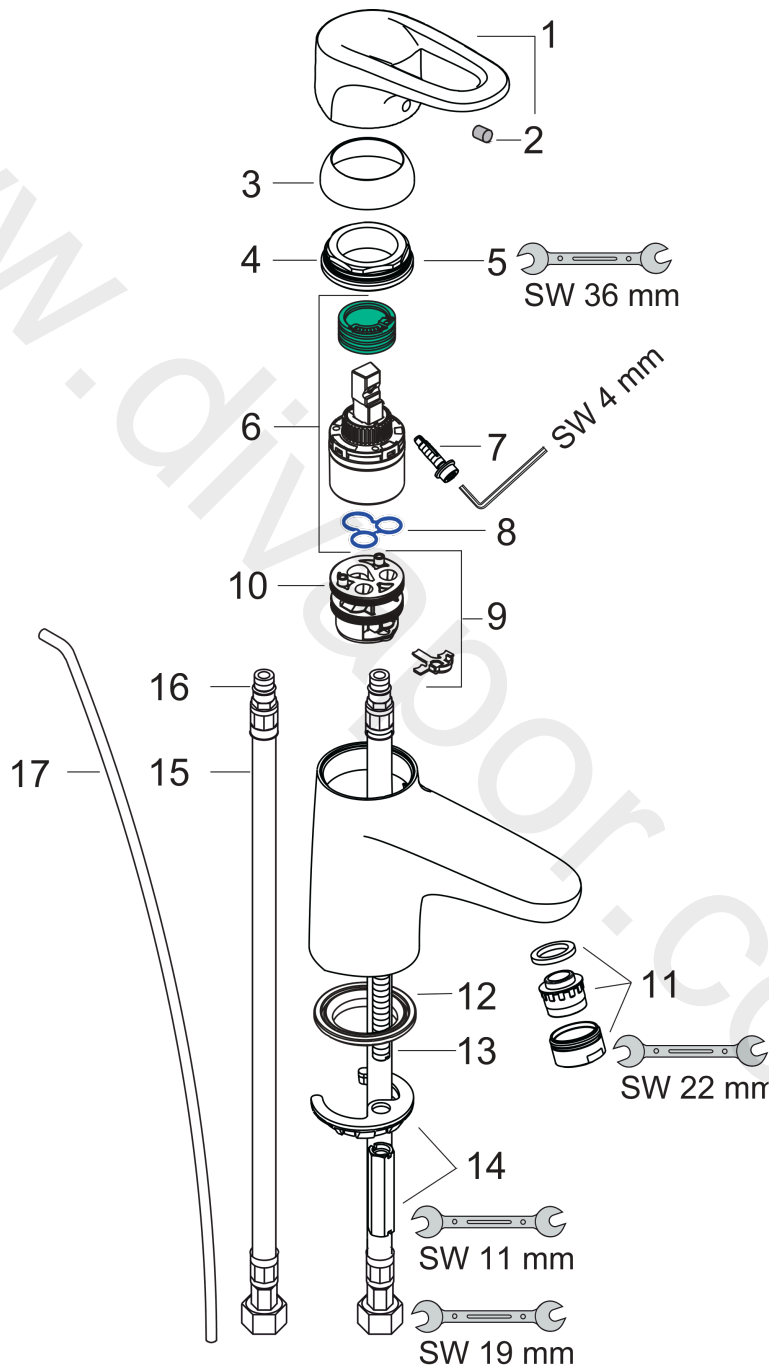

Metropol E
Single Lever Basin Mixer DN15
 Surfaces: Article Number: 14070090

Exploded Drawing

Year of production: 10/10 - 04/12

Metropol E

Single Lever Basin Mixer DN15

Surfaces: Article Number: **14070090**

Spare part list

Year of production: **10/10 - 04/12**

Pos.	Description	Article Number	Price	PU
1	handle	14094000	£ 51,00	1
2	screw cover	96338000	£ 3,30	1
3	flange	96656990	£ 25,00	1
4	nut	96690000	£ 13,30	1
5	O-ring 36x2	98156000	£ 3,30	1
6	cartridge, assy	92730000	£ 35,00	1
7	locking screw for handle	95140000	£ 6,10	1
8	seal	95008000	£ 9,00	1
9	adapter for cartridge	98750000	£ 13,30	1
10	O-Ring 30x2	98186000	£ 3,30	1
11	aerator M24x1 (5 l/min)	13185000	£ 22,30	1
12	seal	97608000	£ 6,10	1
13	screw M8 x 68	97736000	£ 6,10	1
14	fixing set	96016000	£ 35,00	1
15	connection hose 450 mm M8x0,75 G3/8	97206000	£ 35,00	1
16	O-ring 7x1,5	98422000	£ 3,30	1
17	pull rod	96657000	£ 13,30	1
a	pop up waste	94139000	£ 96,00	1
b	service set	98964000	£ 110,00	1