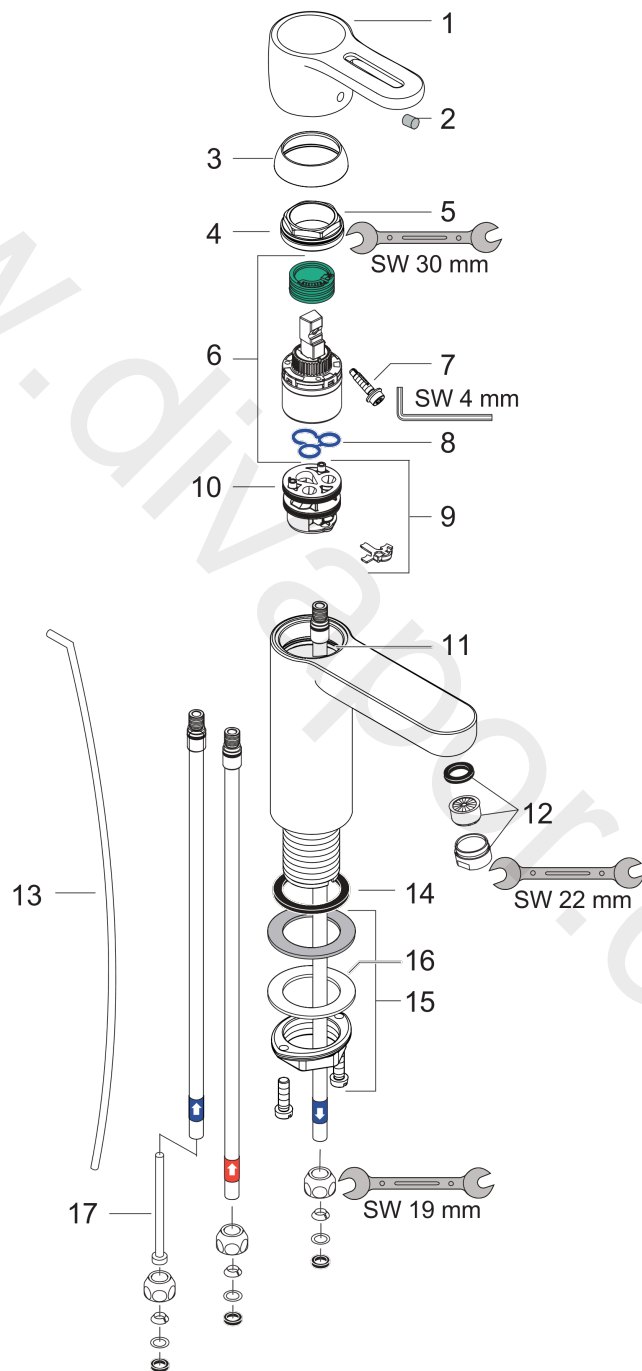

Metropol S
Single Lever Basin Mixer DN15 for vented hot water cylinders
 Surfaces: Article Number: **14065880**

Exploded Drawing

Year of production: **06/05 - 04/09**

Metropol S
Single Lever Basin Mixer DN15 for vented hot water cylinders
 Surfaces: Article Number: **14065880**

Spare part list

Year of production: **06/05 - 04/09**

Pos.	Description	Article Number	Price	PU
1	handle	14895880	£ 64,00	1
2	screw cover	96338000	£ 3,30	1
3	flange	97406880	-	1
4	nut	97209000	£ 16,10	1
5	O-Ring 32x2	98193000	£ 3,30	1
6	cartridge, assy	92730000	£ 35,00	1
7	locking screw for handle	96059000	£ 9,00	1
8	seal	95008000	£ 9,00	1
9	adapter for cartridge	98750000	£ 13,30	1
10	O-Ring 30x2	98186000	£ 3,30	1
11	O-ring 35x2	92604000	£ 6,10	1
12	spray former	94033XXX	> £ 9,00	-
13	pull rod	96657880	£ 25,00	1
14	flat seal	98749000	£ 6,10	1
15	fixing set (Ø 32)	13961000	£ 25,00	1
16	lever collar	97548000	£ 3,30	1
17	flow limiter	97554000	£ 16,10	1
a	pop up waste	94139880	£ 173,00	1
b	fixation extension 35 mm	13898000	£ 79,00	1