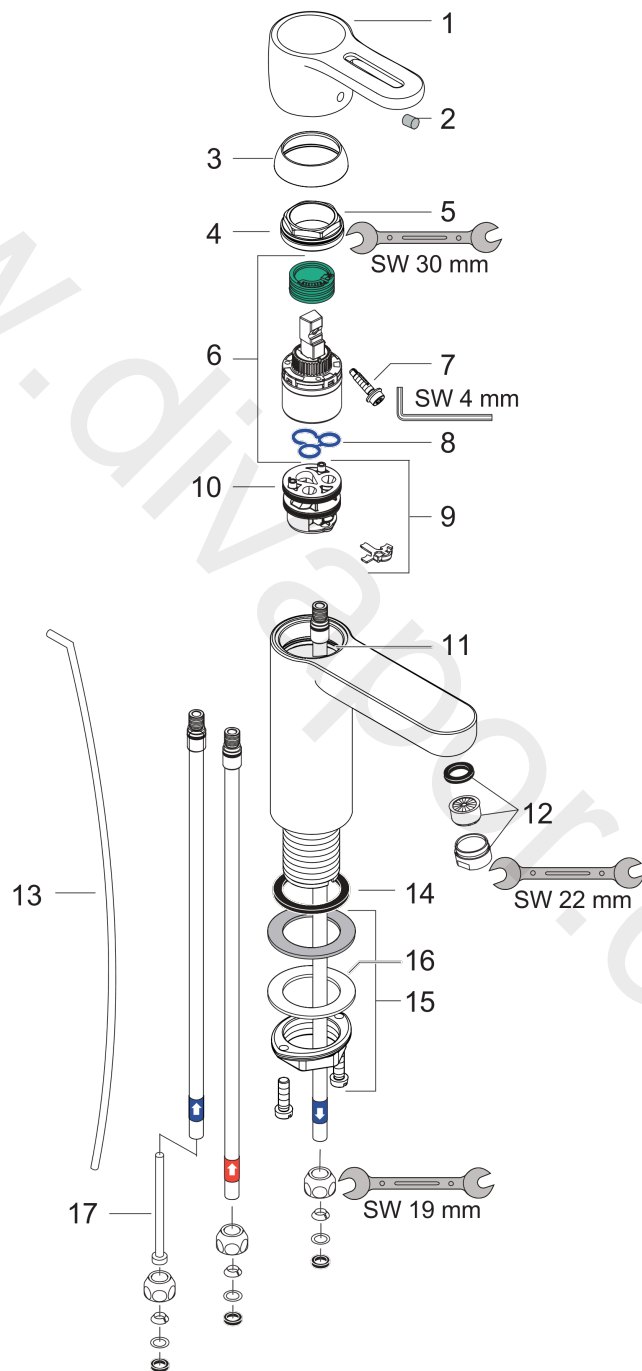

Metropol S
Single Lever Basin Mixer DN15 for vented hot water cylinders
 Surfaces: Article Number: **14065880**

Exploded Drawing

Year of production: **05/09 - 06/11**

Metropol S
Single Lever Basin Mixer DN15 for vented hot water cylinders
 Surfaces: Article Number: **14065880**

Spare part list

Year of production: **05/09 - 06/11**

Pos.	Description	Article Number	Price	PU
1	handle	14895880	£ 64,00	1
2	screw cover	96338000	£ 3,30	1
3	flange	97406880	-	1
4	nut	97209000	£ 16,10	1
5	O-Ring 32x2	98193000	£ 3,30	1
6	cartridge, assy	92730000	£ 35,00	1
7	locking screw for handle	95140000	£ 6,10	1
8	seal	95008000	£ 9,00	1
9	adapter for cartridge	98750000	£ 13,30	1
10	O-Ring 30x2	98186000	£ 3,30	1
11	O-ring 35x2	92604000	£ 6,10	1
12	spray former	94033XXX	> £ 9,00	-
13	pull rod	96657880	£ 25,00	1
14	flat seal	98749000	£ 6,10	1
15	fixing set (Ø 32)	13961000	£ 25,00	1
16	lever collar	97548000	£ 3,30	1
17	flow limiter	97554000	£ 16,10	1
a	pop up waste	94139880	£ 173,00	1
b	fixation extension 35 mm	13898000	£ 79,00	1