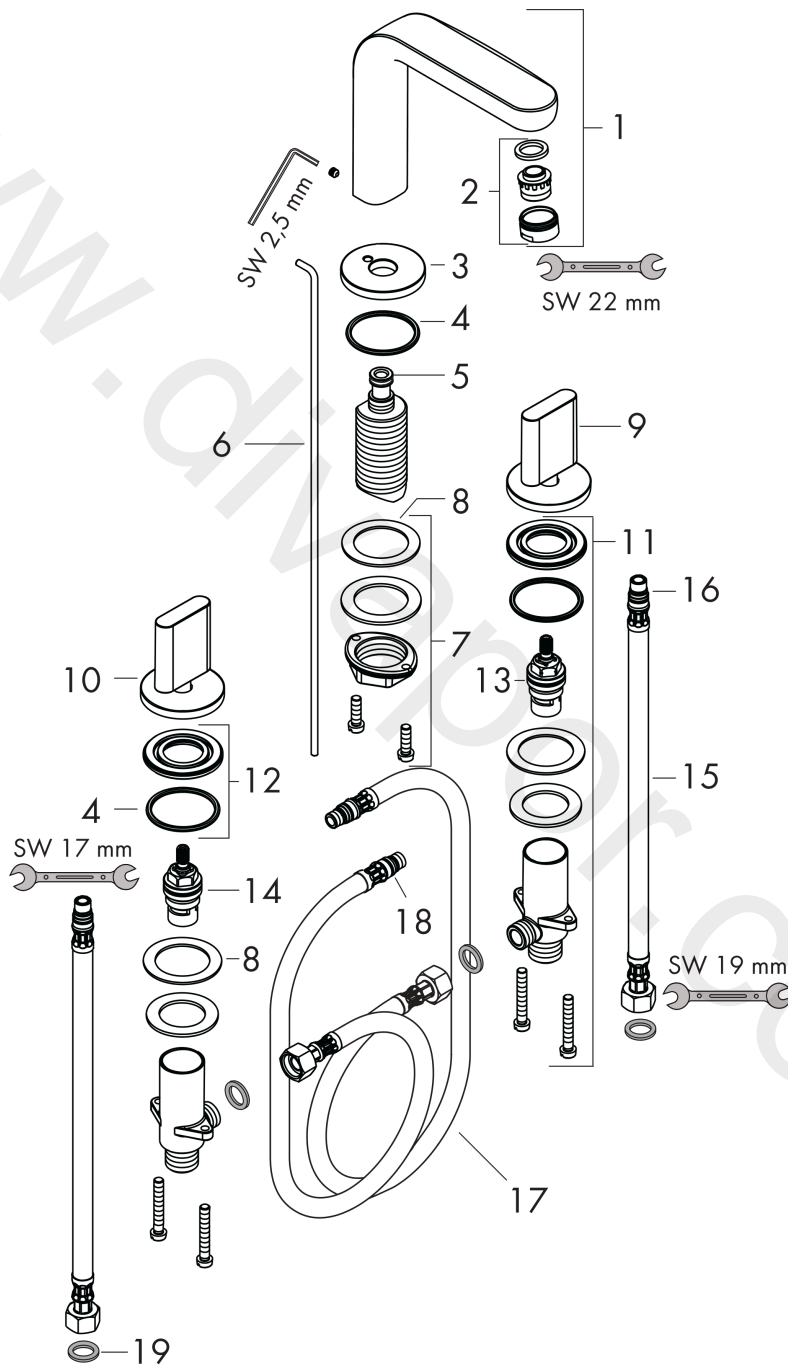

Metris S
3-hole basin mixer with pop-up waste set
 Surfaces: Article Number: **14063000**

Exploded Drawing

Year of production: 04/05 - 12/09

Metris S

3-hole basin mixer with pop-up waste set

Surfaces: Article Number: **14063000**

Spare part list

Year of production: **04/05 - 12/09**

Pos.	Description	Article Number	Price	PU
1	spout cpl.	97504000	£ 370,00	1
2	aerator M24x1 (7 l/min)	13085000	£ 13,30	1
3	escutcheon for spout	97505000	£ 64,00	1
4	O-ring 40x3	92634000	£ 3,30	1
5	O-ring 11x2	98127000	£ 3,30	1
6	pull rod	96657000	£ 13,30	1
7	fixing set (Ø 32)	13961000	£ 25,00	1
8	lever collar	97548000	£ 3,30	1
9	handle for cold water	97502000	£ 96,00	1
10	handle for hot water	97503000	£ 96,00	1
11	stop valve cpl.	97357000	£ 137,00	1
12	nut	92854000	£ 20,50	1
13	shut off unit right closing	94009000	£ 43,00	1
14	shut off unit left closing	94008000	£ 43,00	1
15	connection hose 450 mm M10x1 G3/8	96507000	£ 43,00	1
16	O-ring 8x1,75	97827000	£ 3,30	1
17	connection hose 450 mm M8x0,75 G3/8	97206000	£ 35,00	1
18	O-ring 7x1,5	98422000	£ 3,30	1
19	sealing set	95581000	£ 6,10	1
a	pop up waste	94139000	£ 96,00	1