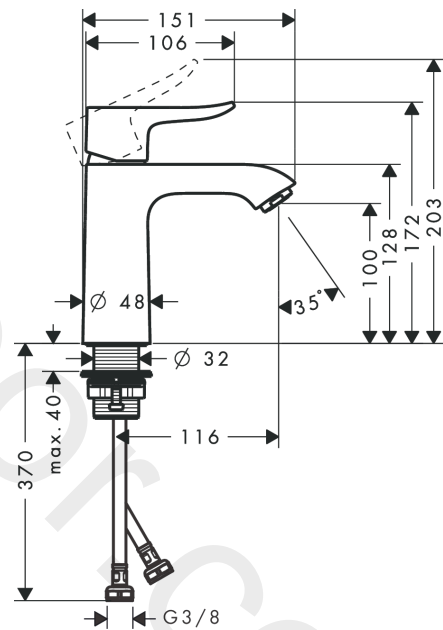

sanibel 5001
Single lever basin mixer 110 without waste set
 Finish: **Chrome** Article Number: **14058000**

Description

product features

- ComfortZone 110
- projection: 116 mm
- spout height: 100 mm
- handle variant: flat handle
- spray type: normal spray
- maximum flow rate at 3 bar: 5 l/min
- ceramic cartridge
- temperature limitation adjustable
- suitable for continuous flow water heaters
- connection type: G 3/8 connections
- connection dimension: DN15

Technology

Product image

Scale drawing

Flowchart

sanibel 5001
 Single lever basin mixer 110 without waste set
 Finish: **Chrome** Article Number: **14058000**

Exploded Drawing

Year of production: >04/18

sanibel 5001
Single lever basin mixer 110 without waste set
 Finish: **Chrome** Article Number: **14058000**

Spare part list

Year of production: >04/18

Pos.	Description	Article Number	Price	PU
1	handle	92811000	-	1
2	screw cover	96338000	£ 3,30	1
3	flange	97406000	£ 20,50	1
4	nut	97209000	£ 16,10	1
5	O-Ring 32x2	98193000	£ 3,30	1
6	cartridge, assy	92730000	£ 35,00	1
7	locking screw for handle	95140000	£ 6,10	1
8	seal	95008000	£ 9,00	1
9	adapter for cartridge	98750000	£ 13,30	1
10	O-Ring 30x2	98186000	£ 3,30	1
11	O-ring 35x2	92604000	£ 6,10	1
12	aerator M24x1 (5 l/min)	13185000	£ 22,30	1
13	flat seal	98749000	£ 6,10	1
14	fixing set (Ø 32)	13961000	£ 25,00	1
15	lever collar	97548000	£ 3,30	1
16	connection hose 450 mm M8x0,75 G3/8	97206000	£ 35,00	1
17	O-ring 6,6x1,6	93019000	£ 3,30	1
a	fixation extension 35 mm	13898000	£ 79,00	1