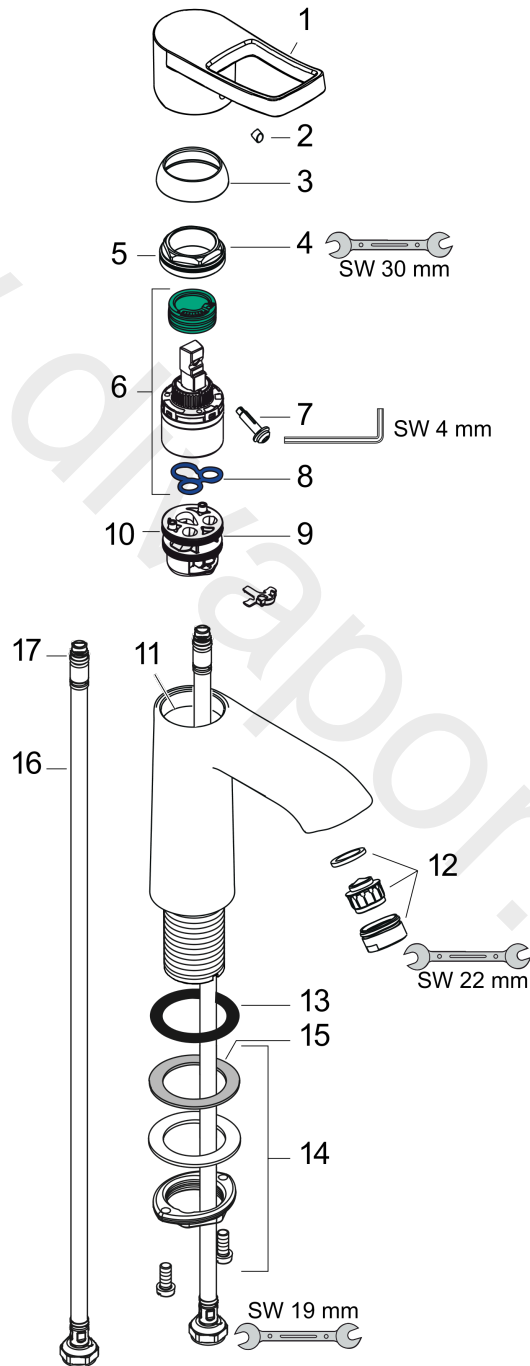

sanibel 5001
Single lever basin mixer 110 without waste set
 Finish: **Chrome** Article Number: **14058000**

Description

product features

- ComfortZone 110
- projection: 116 mm
- spout height: 100 mm
- handle variant: flat handle
- spray type: normal spray
- maximum flow rate at 3 bar: 5 l/min
- ceramic cartridge
- temperature limitation adjustable
- suitable for continuous flow water heaters
- connection type: G 3/8 connections
- connection dimension: DN15

Technology

Product image

Scale drawing

Flowchart

sanibel 5001
 Single lever basin mixer 110 without waste set
 Finish: **Chrome** Article Number: **14058000**

Exploded Drawing

Year of production: >04/18

sanibel 5001
Single lever basin mixer 110 without waste set
 Finish: **Chrome** Article Number: **14058000**

Spare part list

Year of production: >04/18

Pos.	Description	Article Number	Price	PU
1	handle	92811000	-	1
2	screw cover	96338000	£ 3,30	1
3	flange	97406000	£ 20,50	1
4	nut	97209000	£ 16,10	1
5	O-Ring 32x2	98193000	£ 3,30	1
6	cartridge, assy	92730000	£ 35,00	1
7	locking screw for handle	95140000	£ 6,10	1
8	seal	95008000	£ 9,00	1
9	adapter for cartridge	98750000	£ 13,30	1
10	O-Ring 30x2	98186000	£ 3,30	1
11	O-ring 35x2	92604000	£ 6,10	1
12	aerator M24x1 (5 l/min)	13185000	£ 22,30	1
13	flat seal	98749000	£ 6,10	1
14	fixing set (Ø 32)	13961000	£ 25,00	1
15	lever collar	97548000	£ 3,30	1
16	connection hose 450 mm M8x0,75 G3/8	97206000	£ 35,00	1
17	O-ring 6,6x1,6	93019000	£ 3,30	1
a	fixation extension 35 mm	13898000	£ 79,00	1