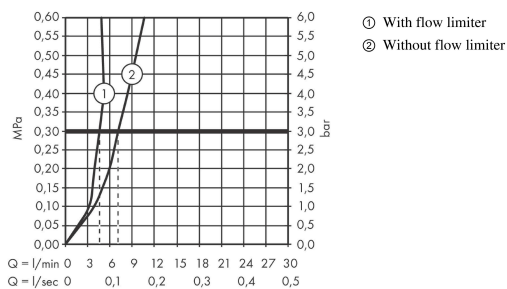

sanibel 5001
Single lever basin mixer 110 without waste set
 Finish: **Chrome** Article Number: **14058000**

Description

product features

- ComfortZone 110
- projection: 116 mm
- spout height: 100 mm
- handle variant: flat handle
- spray type: normal spray
- maximum flow rate at 3 bar: 5 l/min
- ceramic cartridge
- temperature limitation adjustable
- suitable for continuous flow water heaters
- connection type: G 3/8 connections
- connection dimension: DN15

Technology

Product image

Scale drawing

Flowchart

sanibel 5001
 Single lever basin mixer 110 without waste set
 Finish: **Chrome** Article Number: **14058000**

Exploded Drawing

Year of production: >04/18

sanibel 5001
Single lever basin mixer 110 without waste set
 Finish: **Chrome** Article Number: **14058000**