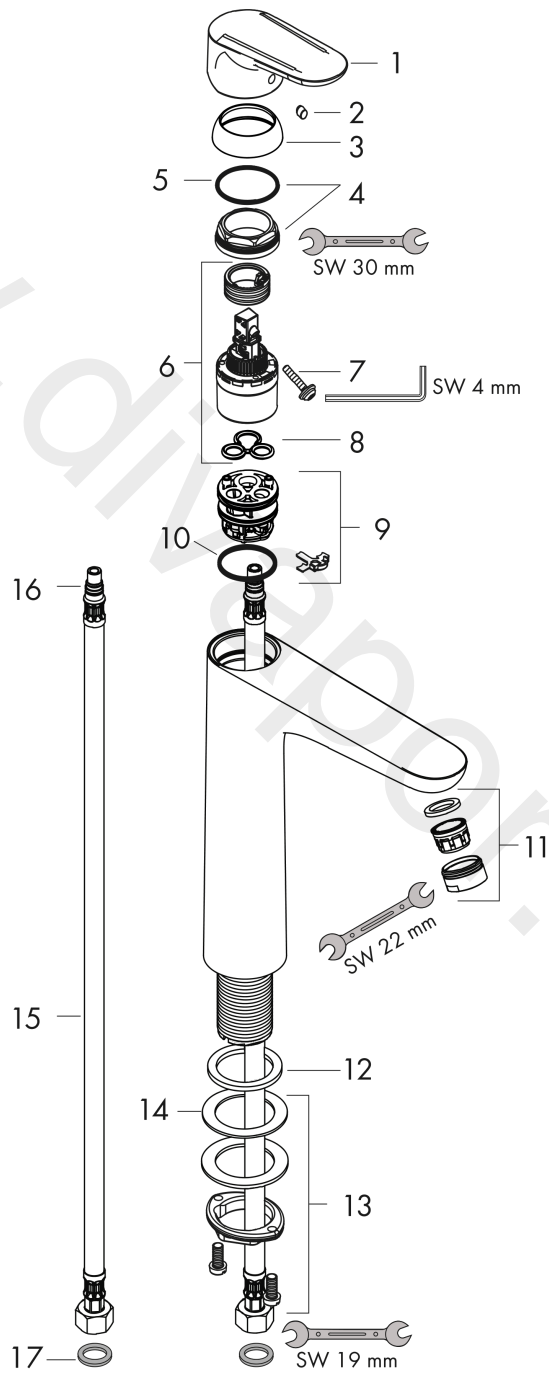

Ecos
Single lever basin mixer XL CoolStart without waste set
 Surfaces: Article Number: **14044000**

Exploded Drawing

Year of production: **02/14 - 03/17**

Ecos**Single lever basin mixer XL CoolStart without waste set**Surfaces: Article Number: **14044000****Spare part list**Year of production: **02/14 - 03/17**

Pos.	Description	Article Number	Price	PU
1	handle	92208000	£ 64,00	1
2	screw cover	96338000	£ 3,30	1
3	flange	97406000	£ 20,50	1
4	nut	97209000	£ 16,10	1
5	O-Ring 32x2	98193000	£ 3,30	1
6	cartridge, assy	92730000	£ 35,00	1
7	locking screw for handle	95140000	£ 6,10	1
8	seal	95008000	£ 9,00	1
9	adapter for cartridge	98324000	£ 16,10	1
10	O-Ring 30x2	98186000	£ 3,30	1
11	aerator M24x1 (5 l/min)	13185000	£ 22,30	1
12	flat seal	98749000	£ 6,10	1
13	fixing set (Ø 32)	13961000	£ 25,00	1
14	lever collar	97548000	£ 3,30	1
15	connection hose 600 mm M8x0,75 G3/8	96556000	£ 25,00	1
16	O-ring 7x1,5	98422000	£ 3,30	1
17	sealing set	95581000	£ 6,10	1
a	push-open waste set	50105000	£ 40,00	1
b	fixation extension 35 mm	13898000	£ 79,00	1
c	plug	98363000	£ 25,00	1
d	aerator M24x1 (3,5 l/min)	92508000	£ 20,50	1
e	aerator M24x1 (4,5 l/min)	92877000	£ 20,50	1
f	aerator swivelling M24x1 (5 l/min)	95928000	£ 35,00	1