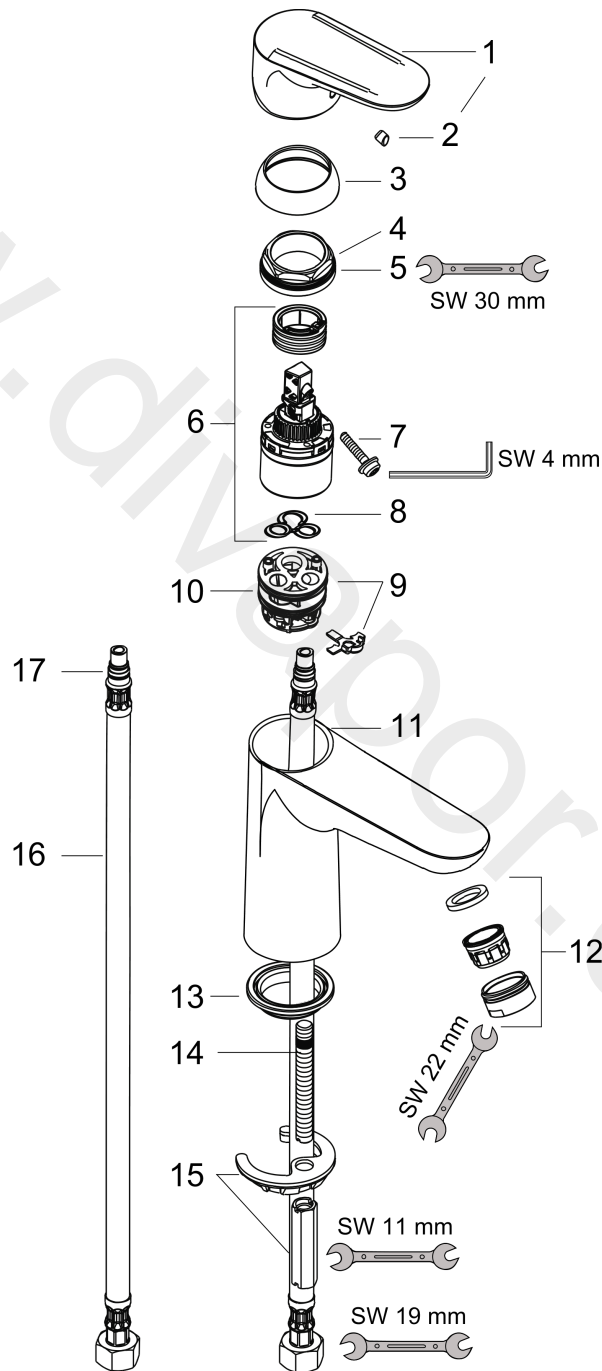

Ecos
Single lever basin mixer L CoolStart with push-open waste set
 Surfaces: Article Number: **14043000**

Exploded Drawing

Year of production: **01/14 - 04/17**

Ecoss

Single lever basin mixer L CoolStart with push-open waste set

Surfaces: Article Number: **14043000**

Spare part list

Year of production: 01/14 - 04/17

Pos.	Description	Article Number	Price	PU
1	handle	92208000	£ 64,00	1
2	flange	97406000	£ 20,50	1
3	screw cover	96338000	£ 3,30	1
4	nut	97209000	£ 16,10	1
5	O-Ring 32x2	98193000	£ 3,30	1
6	cartridge, assy	92730000	£ 35,00	1
7	locking screw for handle	95140000	£ 6,10	1
8	seal	95008000	£ 9,00	1
9	adapter for cartridge	98324000	£ 16,10	1
10	O-Ring 30x2	98186000	£ 3,30	1
11	O-ring 35x2	92604000	£ 6,10	1
12	aerator M24x1 (5 l/min)	13185000	£ 22,30	1
13	seal Ø 42	98722000	£ 6,10	1
14	screw M8 x 68	97736000	£ 6,10	1
15	fixing set	96016000	£ 35,00	1
16	connection hose 450 mm M8x0,75 G3/8	97206000	£ 35,00	1
17	O-ring 7x1,5	98422000	£ 3,30	1
a	push-open waste set	50105000	£ 40,00	1
b	plug	98363000	£ 25,00	1
c	aerator M24x1 (3,5 l/min)	92508000	£ 20,50	1
d	aerator M24x1 (4,5 l/min)	92877000	£ 20,50	1
e	aerator swivelling M24x1 (5 l/min)	95928000	£ 35,00	1