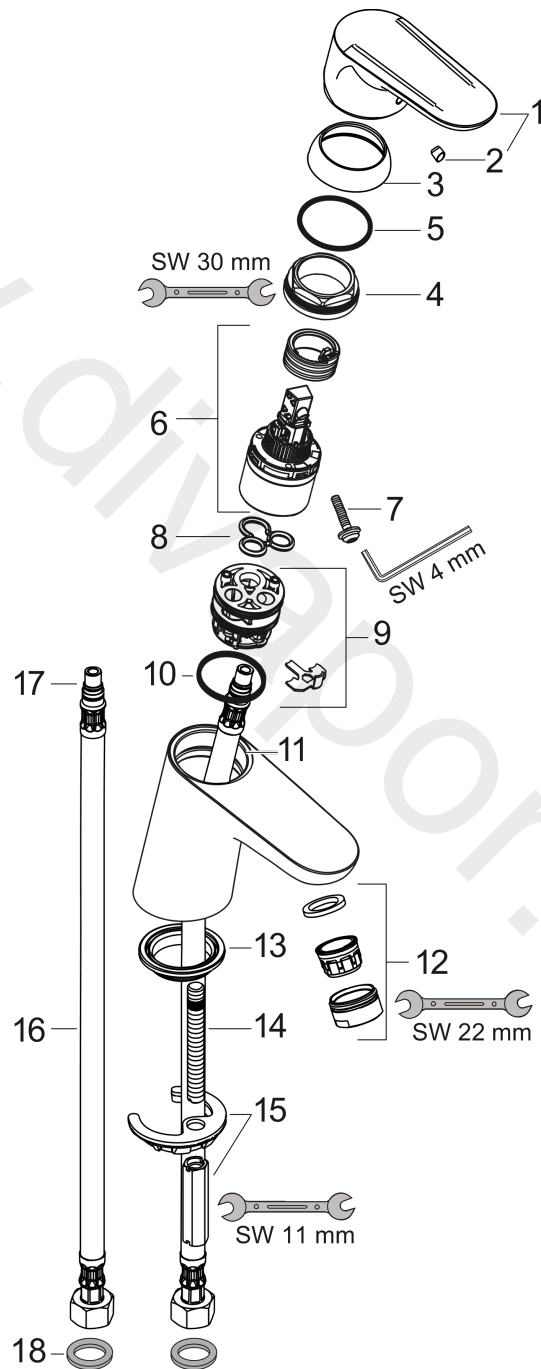

Ecos

Single lever basin mixer M CoolStart with push-open waste set

Surfaces: Article Number: **14042000**

Exploded Drawing

Year of production: **01/14 - 04/17**

Ecos**Single lever basin mixer M CoolStart with push-open waste set**Surfaces: Article Number: **14042000****Spare part list**Year of production: **01/14 - 04/17**

Pos.	Description	Article Number	Price	PU
1	handle	92208000	-	1
2	screw cover	96338000	-	1
3	flange	97406000	-	1
4	nut	97209000	-	1
5	O-Ring 32x2	98193000	-	1
6	cartridge, assy	92730000	-	1
7	locking screw for handle	95140000	-	1
8	seal	95008000	-	1
9	adapter for cartridge	98324000	-	1
10	O-Ring 30x2	98186000	-	1
11	O-ring 35x2	92604000	-	1
12	aerator M24x1 (5 l/min)	13185000	-	1
13	seal Ø 42	98722000	-	1
14	screw M8 x 68	97736000	-	1
15	fixing set	96016000	-	1
16	connection hose 450 mm M8x0,75 G3/8	97206000	-	1
17	O-ring 7x1,5	98422000	-	1
18	sealing set	95581000	-	1
a	push-open waste set	50105000	-	1
b	plug	98363000	-	1
c	aerator M24x1 (3,5 l/min)	92508000	-	1
d	aerator M24x1 (4,5 l/min)	92877000	-	1
e	aerator swivelling M24x1 (5 l/min)	95928000	-	1