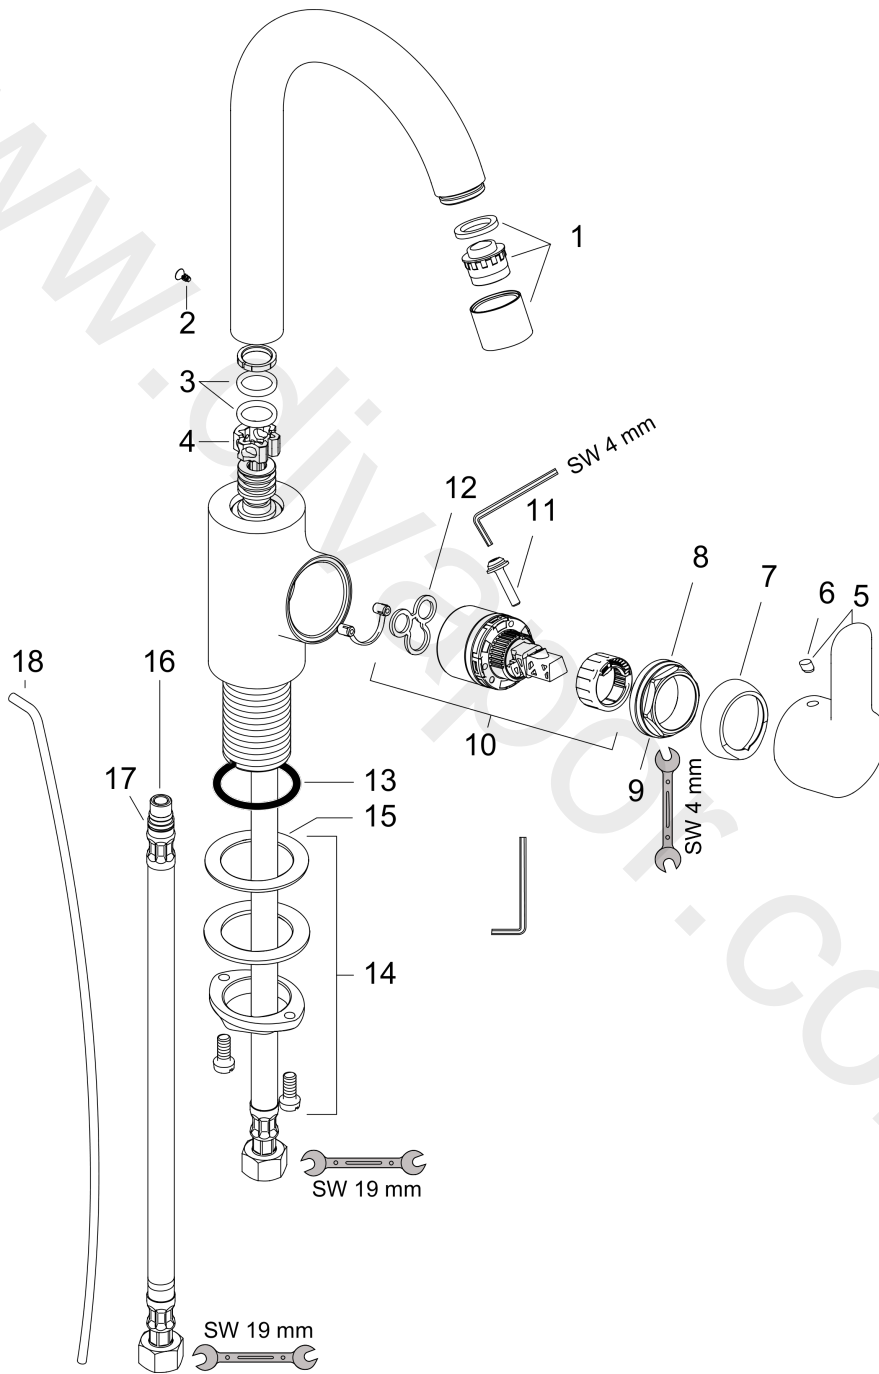

Sportive
Sportive Single Lever Basin Mixer with Swivel spout
 Surfaces: Article Number: 14041000

Exploded Drawing

Year of production: 01/10 - 09/11

Sportive

Sportive Single Lever Basin Mixer with Swivel spout

Surfaces: Article Number: **14041000**

Spare part list

Year of production: **01/10 - 09/11**

Pos.	Description	Article Number	Price	PU
1	aerator M22x1 (7 l/min)	94010000	£ 43,00	1
2	screw	97662000	£ 9,00	1
3	O-Ring 14x2,5	98189000	£ 3,30	1
4	axialring	97558000	£ 3,30	1
5	handle	95575000	£ 20,50	1
6	screw cover	96338000	£ 3,30	1
7	flange	98603000	£ 25,00	1
8	nut	97209000	£ 16,10	1
9	O-Ring 32x2	98193000	£ 3,30	1
10	cartridge, assy	92730000	£ 35,00	1
11	locking screw for handle	95140000	£ 6,10	1
12	seal	95008000	£ 9,00	1
13	O-ring 34x4	98155000	£ 3,30	1
14	fixing set (Ø 32)	13961000	£ 25,00	1
15	lever collar	97548000	£ 3,30	1
16	connection hose 450 mm M10x1 G3/8	96507000	£ 43,00	1
17	O-ring 8x1,75	97827000	£ 3,30	1
18	pull rod	96657000	£ 13,30	1
a	fixation extension 35 mm	13898000	£ 79,00	1