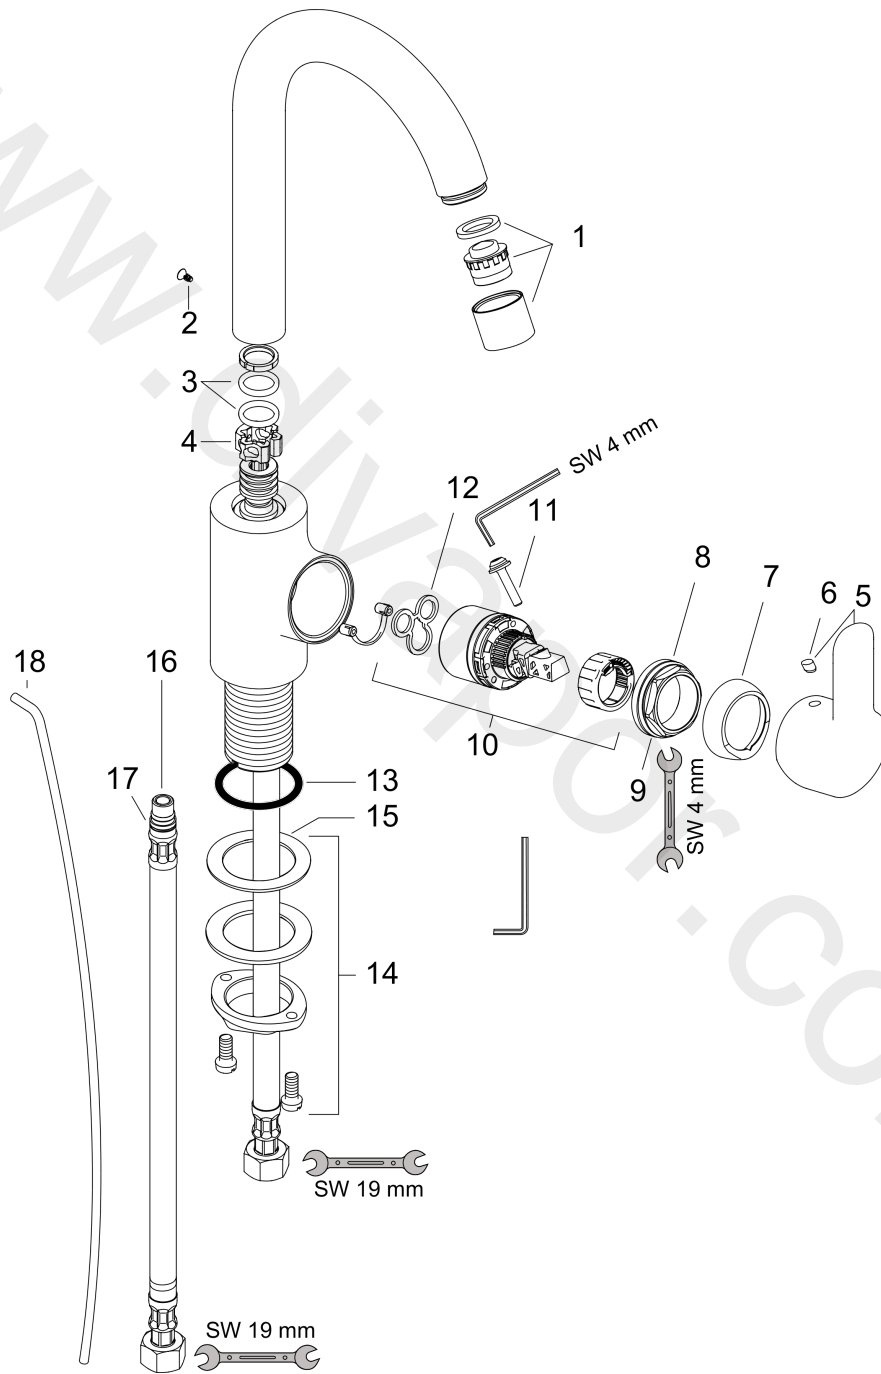

Sportive
Sportive Single Lever Basin Mixer with Swivel spout
 Surfaces: Article Number: 14041000

Exploded Drawing

Year of production: 10/11 - 06/14

Sportive
Sportive Single Lever Basin Mixer with Swivel spout
 Surfaces: Article Number: **14041000**

Spare part list

Year of production: **10/11 - 06/14**

Pos.	Description	Article Number	Price	PU
1	aerator M22x1 (5 l/min)	95455000	£ 35,00	1
2	screw	97662000	£ 9,00	1
3	O-Ring 14x2,5	98189000	£ 3,30	1
4	axialring	97558000	£ 3,30	1
5	handle	95575000	£ 20,50	1
6	screw cover	96338000	£ 3,30	1
7	flange	98603000	£ 25,00	1
8	nut	97209000	£ 16,10	1
9	O-Ring 32x2	98193000	£ 3,30	1
10	cartridge, assy	92730000	£ 35,00	1
11	locking screw for handle	95140000	£ 6,10	1
12	seal	95008000	£ 9,00	1
13	O-ring 34x4	98155000	£ 3,30	1
14	fixing set (Ø 32)	13961000	£ 25,00	1
15	lever collar	97548000	£ 3,30	1
16	connection hose 450 mm M10x1 G3/8	96507000	£ 43,00	1
17	O-ring 8x1,75	97827000	£ 3,30	1
18	pull rod	96657000	£ 13,30	1
a	fixation extension 35 mm	13898000	£ 79,00	1