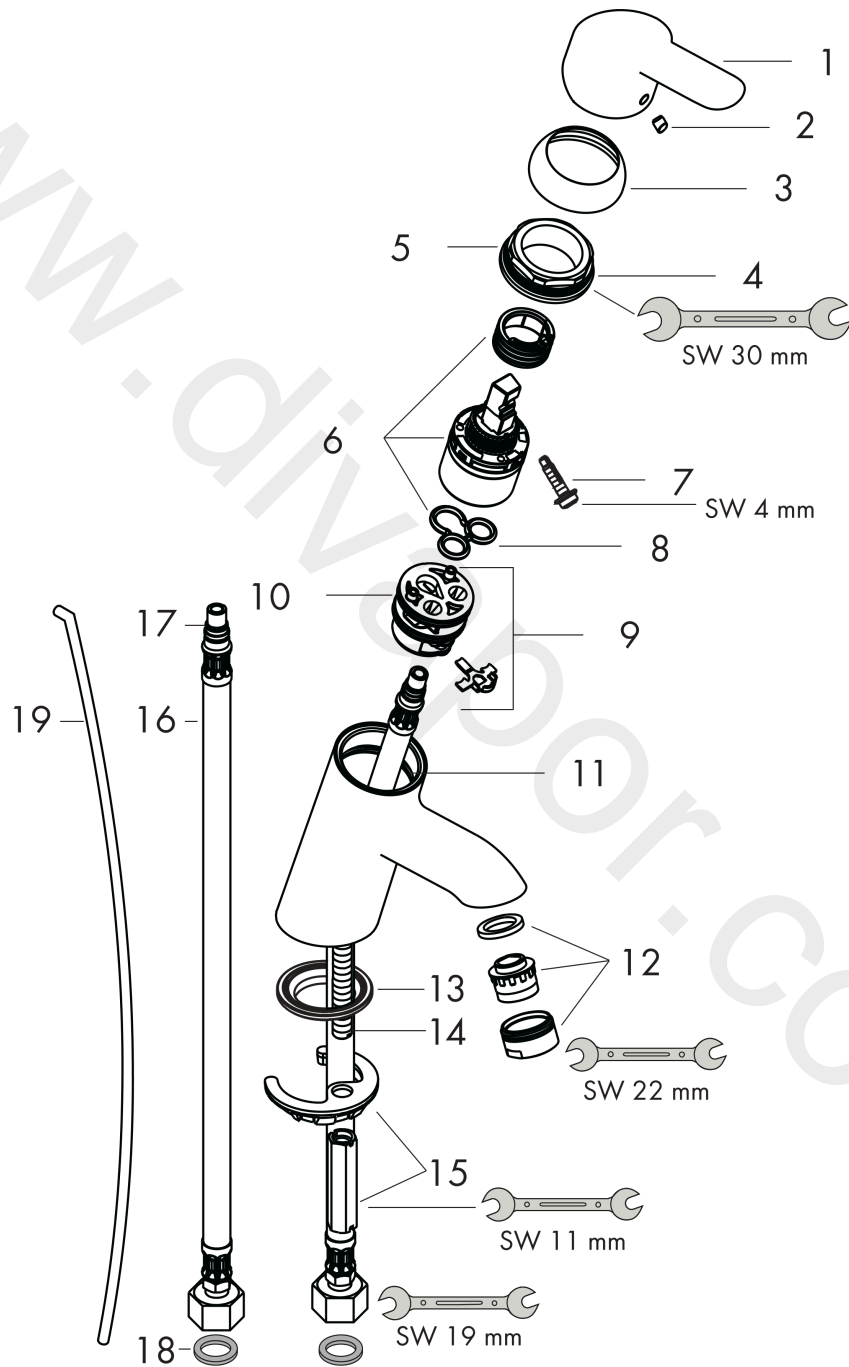

Sportive
Sportive M Single Lever Basin Mixer
 Surfaces: Article Number: 14040000

Exploded Drawing

Year of production: 06/12 - 12/16

Sportive**Sportive M Single Lever Basin Mixer**Surfaces: Article Number: **14040000****Spare part list**Year of production: **06/12 - 12/16**

Pos.	Description	Article Number	Price	PU
1	handle	14897000	£ 51,00	1
2	screw cover	96338000	£ 3,30	1
3	flange	97406000	£ 20,50	1
4	nut	97209000	£ 16,10	1
5	O-Ring 32x2	98193000	£ 3,30	1
6	cartridge, assy	92730000	£ 35,00	1
7	seal	95008000	£ 9,00	1
8	locking screw for handle	95140000	£ 6,10	1
9	adapter for cartridge	98750000	£ 13,30	1
10	seal	98166000	£ 3,30	1
11	O-ring 35x2	92604000	£ 6,10	1
12	aerator swivelling M24x1 (5 l/min)	95928000	£ 35,00	1
13	seal Ø 42	98722000	£ 6,10	1
14	screw M8 x 68	97736000	£ 6,10	1
15	fixing set	96016000	£ 35,00	1
16	connection hose 450 mm M8x0,75 G3/8	97206000	£ 35,00	1
17	O-ring 7x1,5	98422000	£ 3,30	1
18	sealing set	95581000	£ 6,10	1
19	pull rod	96657000	£ 13,30	1