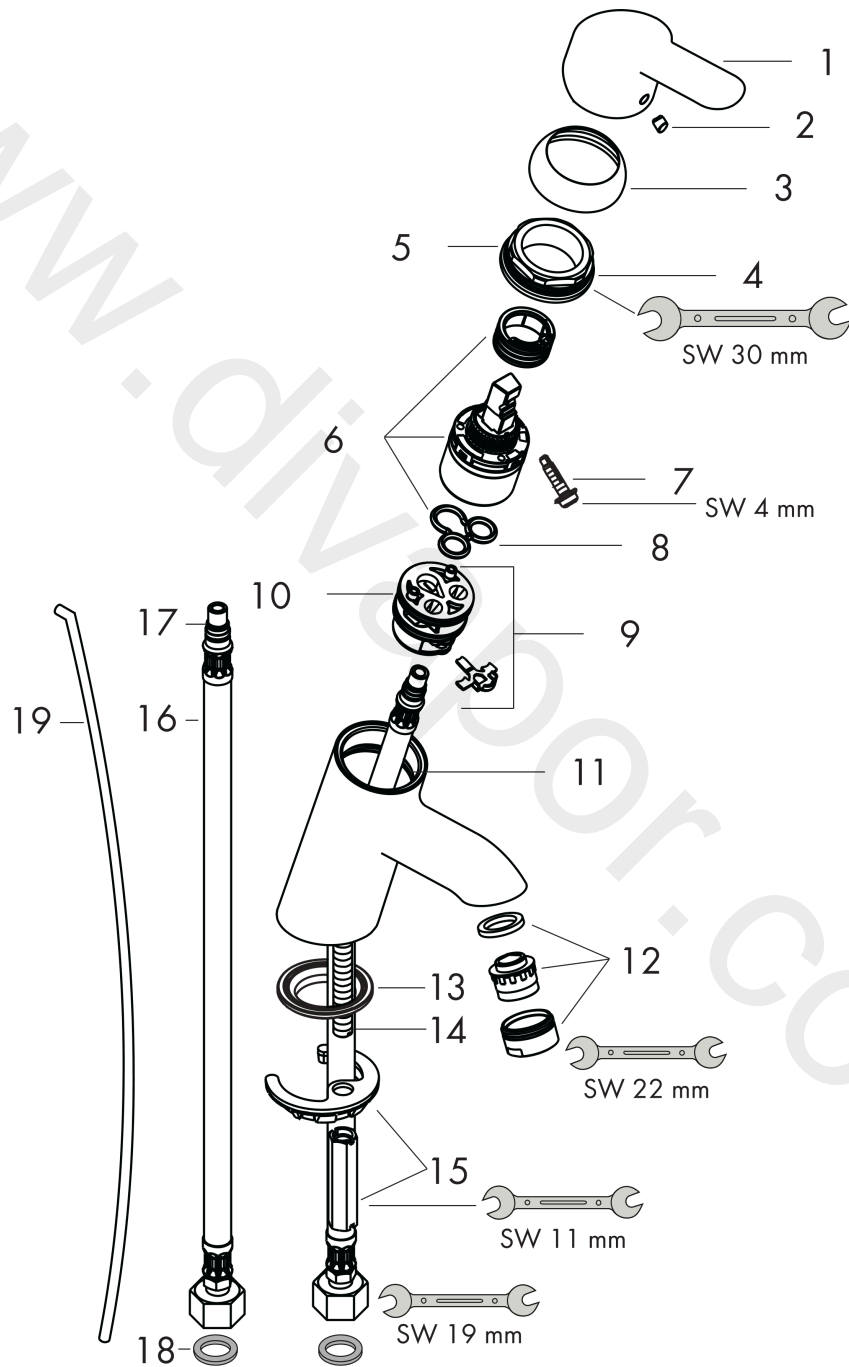

**Sportive**  
**Sportive M Single Lever Basin Mixer**  
 Surfaces: Article Number: 14040000

Exploded Drawing

Year of production: 01/10 - 05/12

**Sportive**  
**Sportive M Single Lever Basin Mixer**  
 Surfaces: Article Number: **14040000**

## Spare part list

Year of production: **01/10 - 05/12**

Pos.	Description	Article Number	Price	PU
1	handle	14897000	£ 51,00	1
2	screw cover	96338000	£ 3,30	1
3	flange	97406000	£ 20,50	1
4	nut	97209000	£ 16,10	1
5	O-Ring 32x2	98193000	£ 3,30	1
6	cartridge, assy	92730000	£ 35,00	1
7	locking screw for handle	95140000	£ 6,10	1
8	seal	95008000	£ 9,00	1
9	adapter for cartridge	98750000	£ 13,30	1
10	seal	98166000	£ 3,30	1
11	O-ring 35x2	92604000	£ 6,10	1
12	aerator M24x1 (5 l/min)	13185000	£ 22,30	1
13	seal Ø 42	98722000	£ 6,10	1
14	screw M8 x 68	97736000	£ 6,10	1
15	fixing set	96016000	£ 35,00	1
16	connection hose 450 mm M8x0,75 G3/8	97206000	£ 35,00	1
17	O-ring 7x1,5	98422000	£ 3,30	1
18	sealing set	95581000	£ 6,10	1
19	pull rod	96657000	£ 13,30	1
a	aerator M24x1 (3,5 l/min)	92508000	£ 20,50	1
b	aerator M24x1 (4,5 l/min)	92877000	£ 20,50	1
c	aerator swivelling M24x1 (5 l/min)	95928000	£ 35,00	1