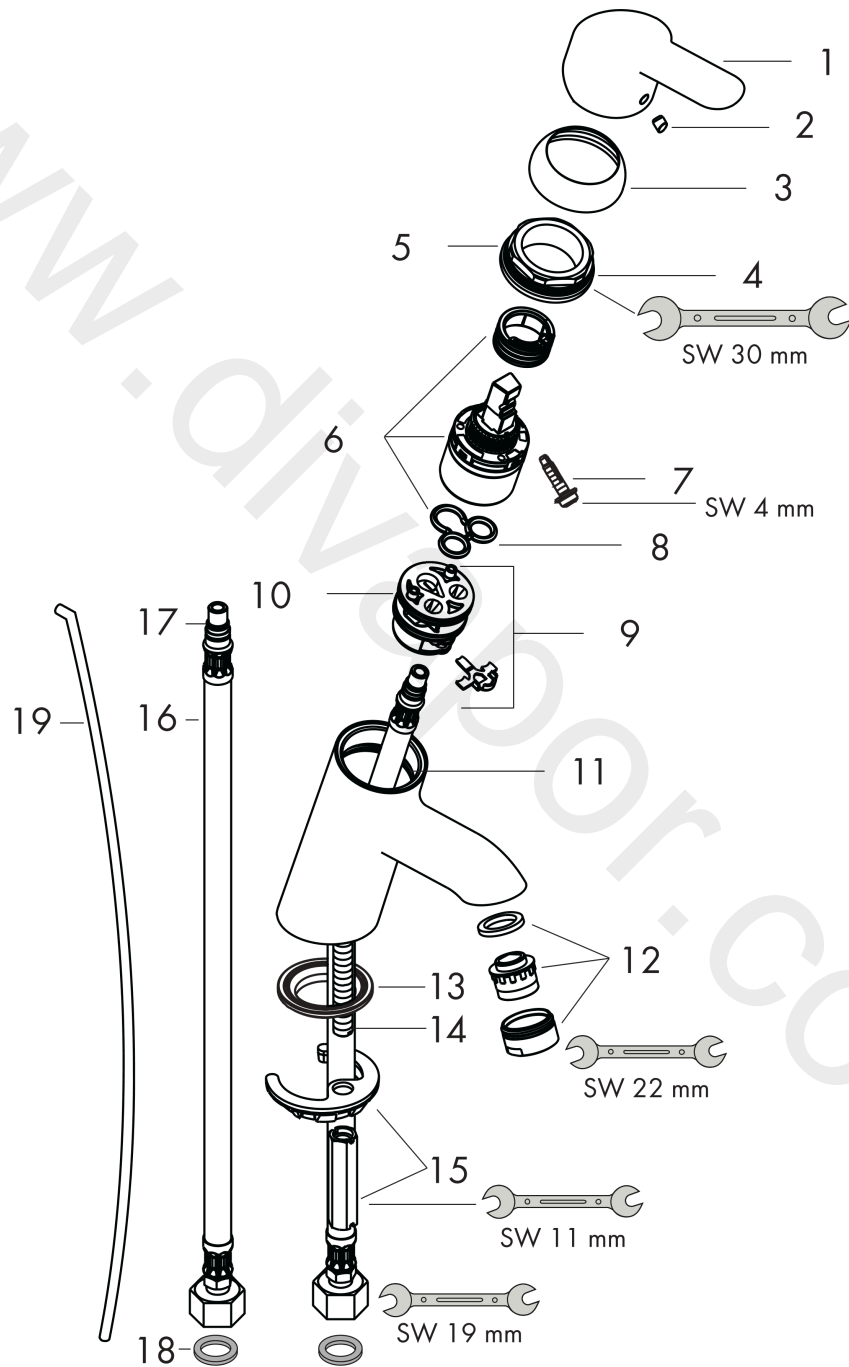

Sportive
Sportive M Single Lever Basin Mixer
 Surfaces: Article Number: 14040000

Exploded Drawing

Year of production: 10/06 - 12/09

Sportive
Sportive M Single Lever Basin Mixer
 Surfaces: Article Number: **14040000**

Spare part list

Year of production: **10/06 - 12/09**

Pos.	Description	Article Number	Price	PU
1	handle	14897000	£ 51,00	1
2	screw cover	96338000	£ 3,30	1
3	flange	97406000	£ 20,50	1
4	nut	97209000	£ 16,10	1
5	O-Ring 32x2	98193000	£ 3,30	1
6	cartridge, assy	92730000	£ 35,00	1
7	locking screw for handle	96059000	£ 9,00	1
8	seal	95008000	£ 9,00	1
9	adapter for cartridge	98750000	£ 13,30	1
10	seal	98166000	£ 3,30	1
11	O-ring 35x2	92604000	£ 6,10	1
12	aerator M24x1 (7 l/min)	13085000	£ 13,30	1
13	seal Ø 42	98722000	£ 6,10	1
14	screw M8 x 68	97736000	£ 6,10	1
15	fixing set	96016000	£ 35,00	1
16	connection hose 450 mm M8x0,75 G3/8	97206000	£ 35,00	1
17	O-ring 7x1,5	98422000	£ 3,30	1
18	pull rod	96657000	£ 13,30	1