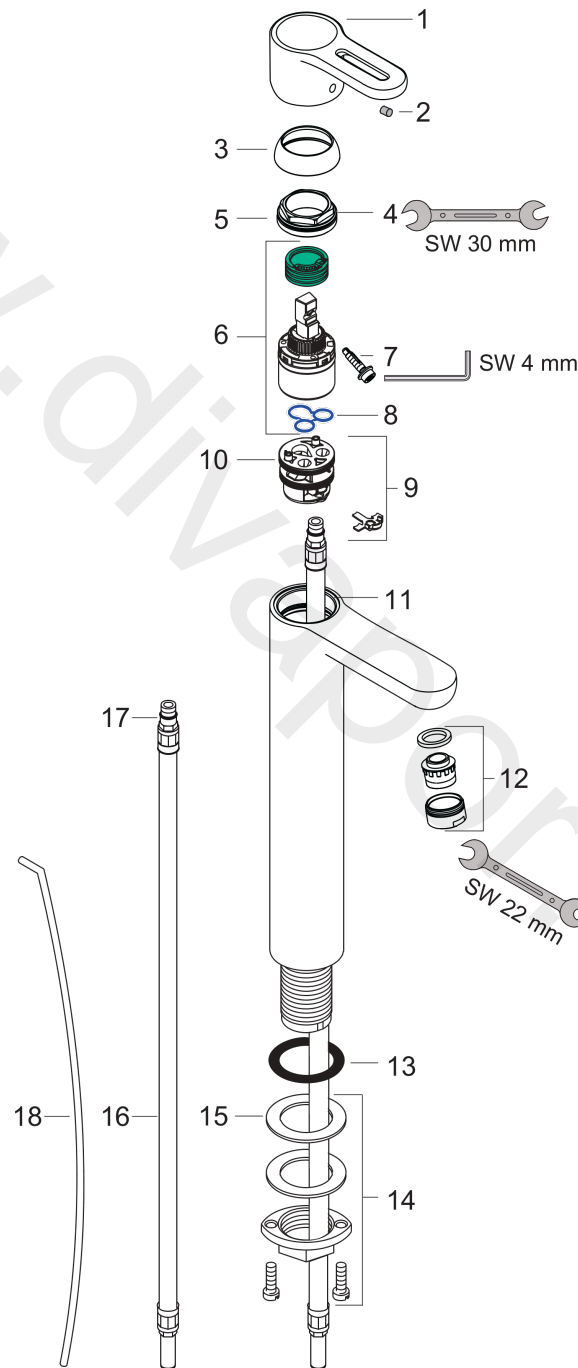

Metropol S
Single lever basin mixer for wash bowls with pop-up waste set
 Surfaces: Article Number: **14020880**

Exploded Drawing

Year of production: **01/10 - 09/10**

Metropol S**Single lever basin mixer for wash bowls with pop-up waste set**Surfaces: Article Number: **14020880****Spare part list**Year of production: **01/10 - 09/10**

Pos.	Description	Article Number	Price	PU
1	handle	14895880	£ 64,00	1
2	screw cover	96338000	£ 3,30	1
3	flange	97406880	-	1
4	nut	97209000	£ 16,10	1
5	O-Ring 32x2	98193000	£ 3,30	1
6	cartridge, assy	92730000	£ 35,00	1
7	locking screw for handle	95140000	£ 6,10	1
8	seal	95008000	£ 9,00	1
9	adapter for cartridge	98750000	£ 13,30	1
10	O-Ring 30x2	98186000	£ 3,30	1
11	O-ring 35x2	92604000	£ 6,10	1
12	aerator M24x1 (5 l/min)	13185000	£ 22,30	1
13	flat seal	98749000	£ 6,10	1
14	fixing set (Ø 32)	13961000	£ 25,00	1
15	lever collar	97548000	£ 3,30	1
16	connection hose 900 mm M8x0,75 G3/8	96316000	£ 43,00	1
17	O-ring 7x1,5	98422000	£ 3,30	1
18	pull rod	96657880	£ 25,00	1
a	pop up waste	94139880	£ 173,00	1
b	aerator M24x1 (3,5 l/min)	92508000	£ 20,50	1
c	aerator M24x1 (4,5 l/min)	92877000	£ 20,50	1
d	aerator swivelling M24x1 (5 l/min)	95928000	£ 35,00	1