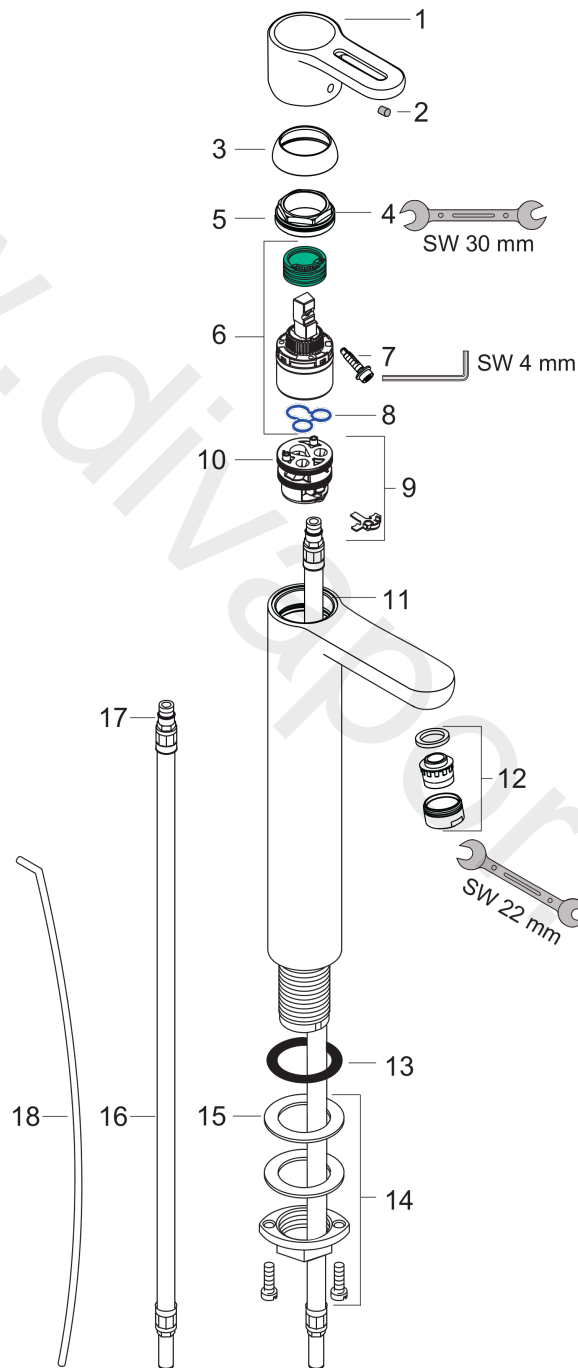

Metropol S
Single lever basin mixer for wash bowls with pop-up waste set
 Surfaces: Article Number: **14020880**

Exploded Drawing

Year of production: **10/05 - 12/09**

Metropol S**Single lever basin mixer for wash bowls with pop-up waste set**Surfaces: Article Number: **14020880****Spare part list**Year of production: **10/05 - 12/09**

Pos.	Description	Article Number	Price	PU
1	handle	14895880	£ 64,00	1
2	screw cover	96338000	£ 3,30	1
3	flange	97406880	-	1
4	nut	97209000	£ 16,10	1
5	O-Ring 32x2	98193000	£ 3,30	1
6	cartridge, assy	92730000	£ 35,00	1
7	locking screw for handle	96059000	£ 9,00	1
8	seal	95008000	£ 9,00	1
9	adapter for cartridge	98750000	£ 13,30	1
10	O-Ring 30x2	98186000	£ 3,30	1
11	O-ring 35x2	92604000	£ 6,10	1
12	aerator M24x1 (7 l/min)	13912880	£ 25,00	1
13	flat seal	98749000	£ 6,10	1
14	fixing set (Ø 32)	13961000	£ 25,00	1
15	lever collar	97548000	£ 3,30	1
16	connection hose 900 mm M8x0,75 G3/8	96316000	£ 43,00	1
17	O-ring 7x1,5	98422000	£ 3,30	1
18	pull rod	96657880	£ 25,00	1
a	pop up waste	94139880	£ 173,00	1