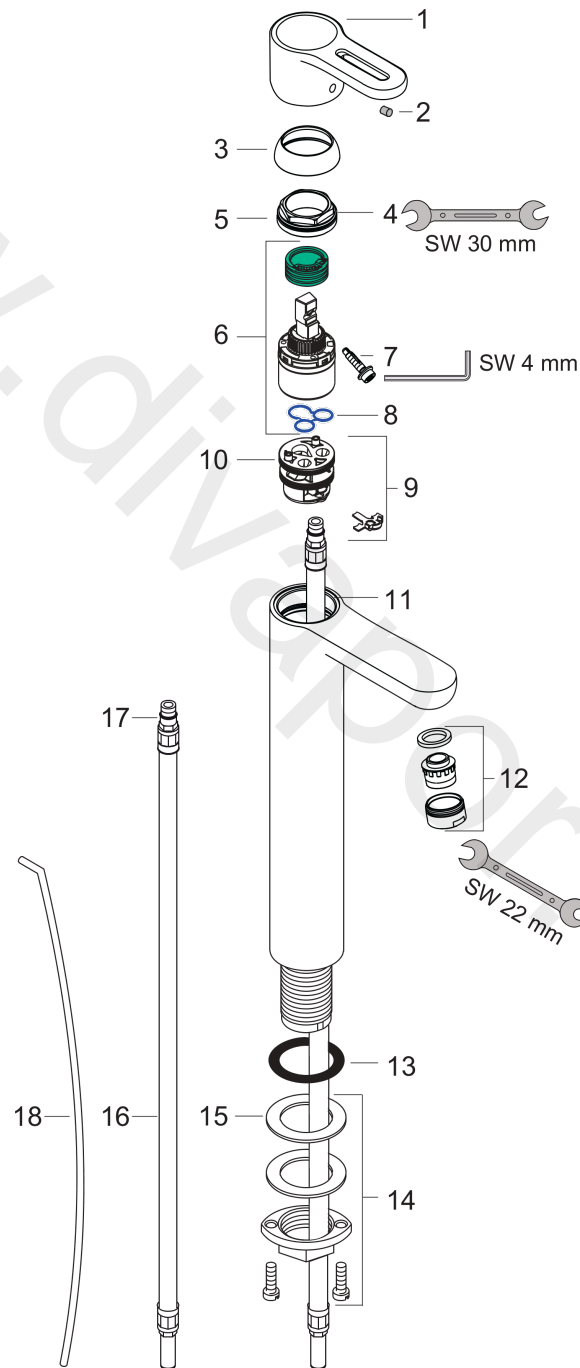

Metropol S
Single lever basin mixer for wash bowls with pop-up waste set
 Surfaces: Article Number: **14020000**

Exploded Drawing

Year of production: **01/10 - 09/10**

Metropol S**Single lever basin mixer for wash bowls with pop-up waste set**Surfaces: Article Number: **14020000****Spare part list**Year of production: **01/10 - 09/10**

Pos.	Description	Article Number	Price	PU
1	handle	14895000	£ 51,00	1
2	screw cover	96338000	£ 3,30	1
3	flange	97406000	£ 20,50	1
4	nut	97209000	£ 16,10	1
5	O-Ring 32x2	98193000	£ 3,30	1
6	cartridge, assy	92730000	£ 35,00	1
7	locking screw for handle	95140000	£ 6,10	1
8	seal	95008000	£ 9,00	1
9	adapter for cartridge	98750000	£ 13,30	1
10	O-Ring 30x2	98186000	£ 3,30	1
11	O-ring 35x2	92604000	£ 6,10	1
12	aerator M24x1 (5 l/min)	13185000	£ 22,30	1
13	flat seal	98749000	£ 6,10	1
14	fixing set (Ø 32)	13961000	£ 25,00	1
15	lever collar	97548000	£ 3,30	1
16	connection hose 900 mm M8x0,75 G3/8	96316000	£ 43,00	1
17	O-ring 7x1,5	98422000	£ 3,30	1
18	pull rod	96657000	£ 13,30	1
a	pop up waste	94139000	£ 96,00	1
b	fixation extension 35 mm	13898000	£ 79,00	1
c	aerator M24x1 (3,5 l/min)	92508000	£ 20,50	1
d	aerator M24x1 (4,5 l/min)	92877000	£ 20,50	1
e	aerator swivelling M24x1 (5 l/min)	95928000	£ 35,00	1