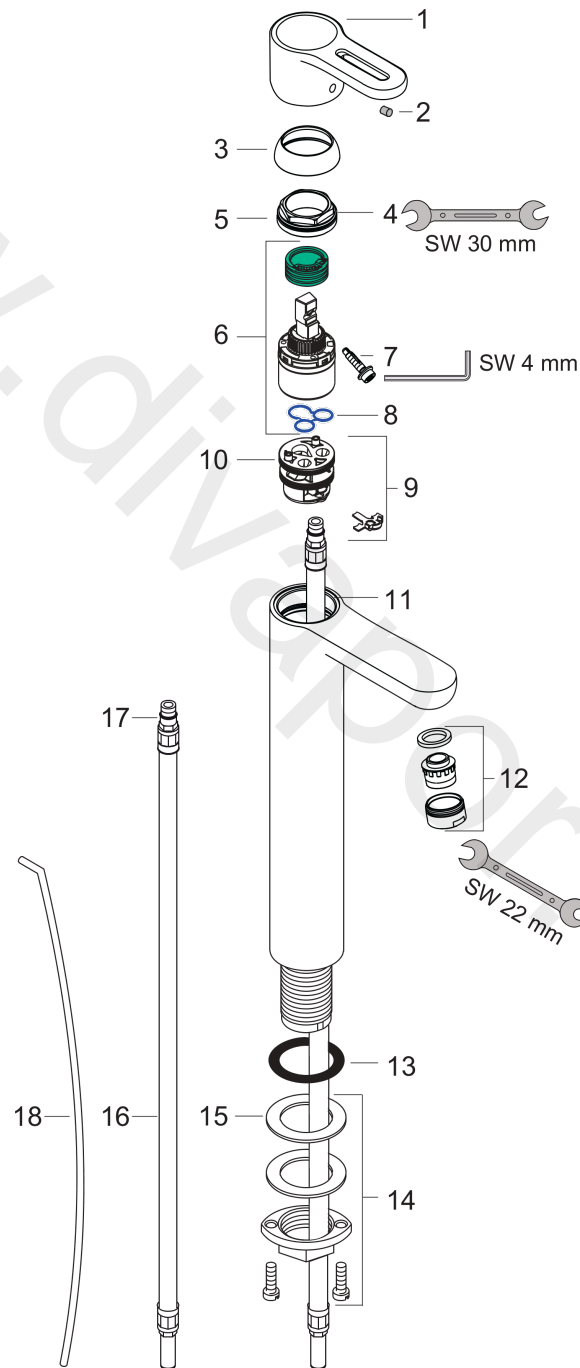

Metropol S
Single lever basin mixer for wash bowls with pop-up waste set
 Surfaces: Article Number: **14020000**

Exploded Drawing

Year of production: **10/05 - 12/09**

Metropol S**Single lever basin mixer for wash bowls with pop-up waste set**Surfaces: Article Number: **14020000****Spare part list**Year of production: **10/05 - 12/09**

Pos.	Description	Article Number	Price	PU
1	handle	14895000	£ 51,00	1
2	screw cover	96338000	£ 3,30	1
3	flange	97406000	£ 20,50	1
4	nut	97209000	£ 16,10	1
5	O-Ring 32x2	98193000	£ 3,30	1
6	cartridge, assy	92730000	£ 35,00	1
7	locking screw for handle	96059000	£ 9,00	1
8	seal	95008000	£ 9,00	1
9	adapter for cartridge	98750000	£ 13,30	1
10	O-Ring 30x2	98186000	£ 3,30	1
11	O-ring 35x2	92604000	£ 6,10	1
12	aerator M24x1 (7 l/min)	13085000	£ 13,30	1
13	flat seal	98749000	£ 6,10	1
14	fixing set (Ø 32)	13961000	£ 25,00	1
15	lever collar	97548000	£ 3,30	1
16	connection hose 900 mm M8x0,75 G3/8	96316000	£ 43,00	1
17	O-ring 7x1,5	98422000	£ 3,30	1
18	pull rod	96657000	£ 13,30	1
a	pop up waste	94139000	£ 96,00	1
b	fixation extension 35 mm	13898000	£ 79,00	1