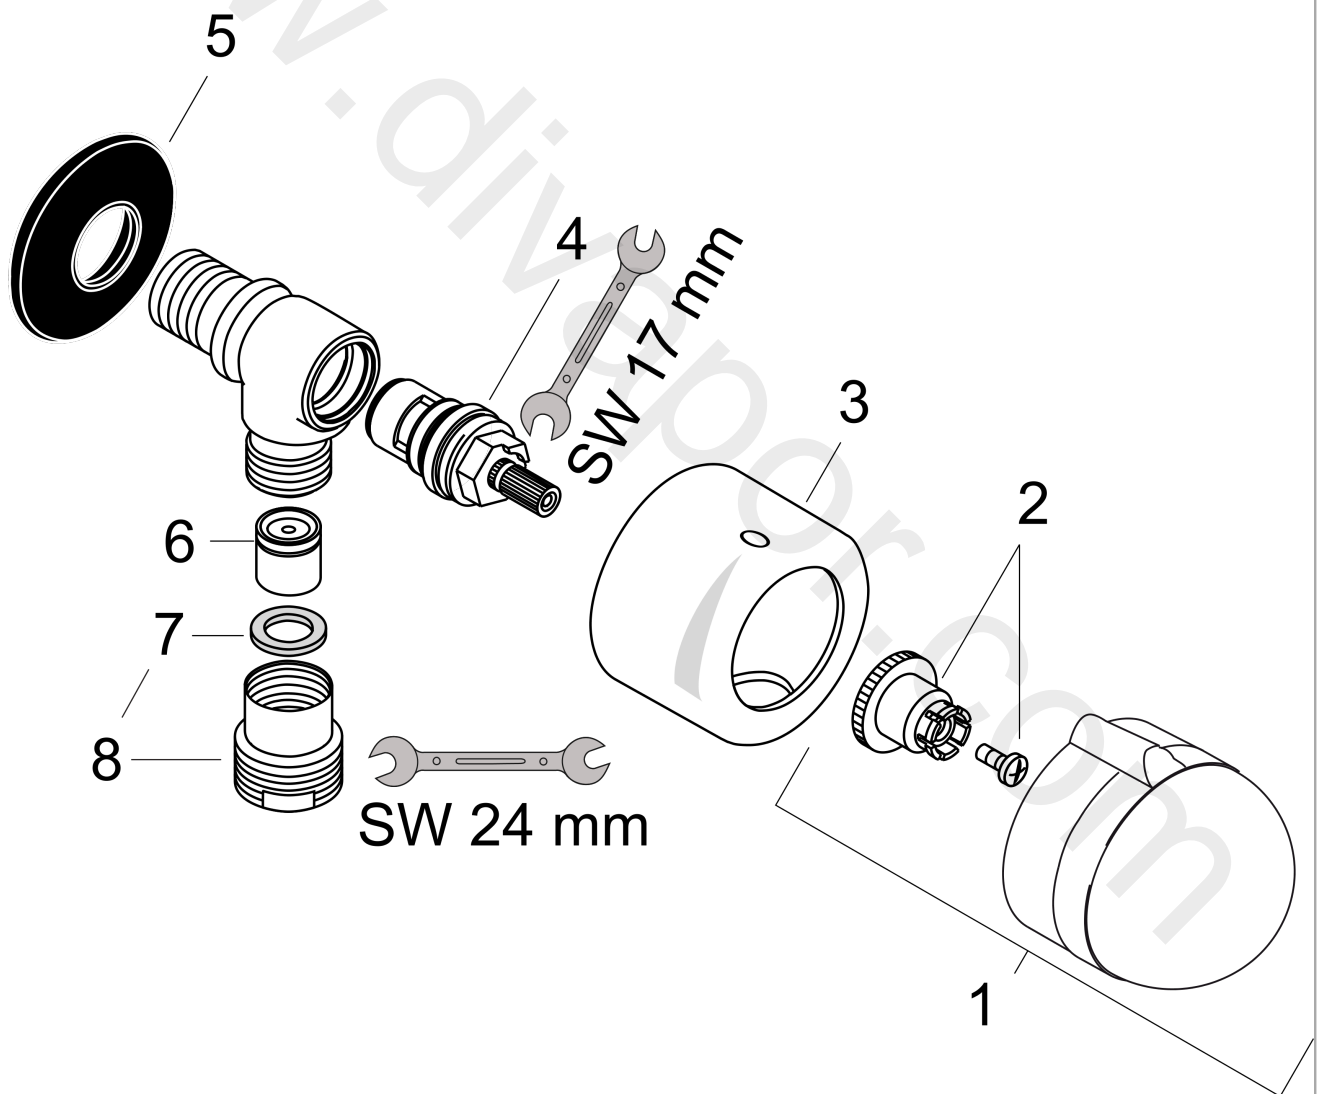

AXOR Uno Color
Fixfit Stop Shut-Off Valve DN15
Surfaces: Article Number: 13882610

Exploded Drawing

Year of production: 08/01 - 06/03

AXOR Uno Color
Fixfit Stop Shut-Off Valve DN15
 Surfaces: Article Number: **13882610**

Spare part list

Year of production: **08/01 - 06/03**

Pos.		Article Number	Price	PU
1	handle	13293610	-	1
2	handle fixing set	94184000	£ 6,10	1
3	sleeve	96240XXX	> £ 51,00	-
4	shut off unit right closing	96350000	£ 51,00	1
5	support element	98557000	£ 6,10	1
6	set of non return valves DW 15	94074000	£ 16,10	1
7	flat seal	97674000	£ 3,30	1
8	reduction coupling	92844000	£ 16,10	1