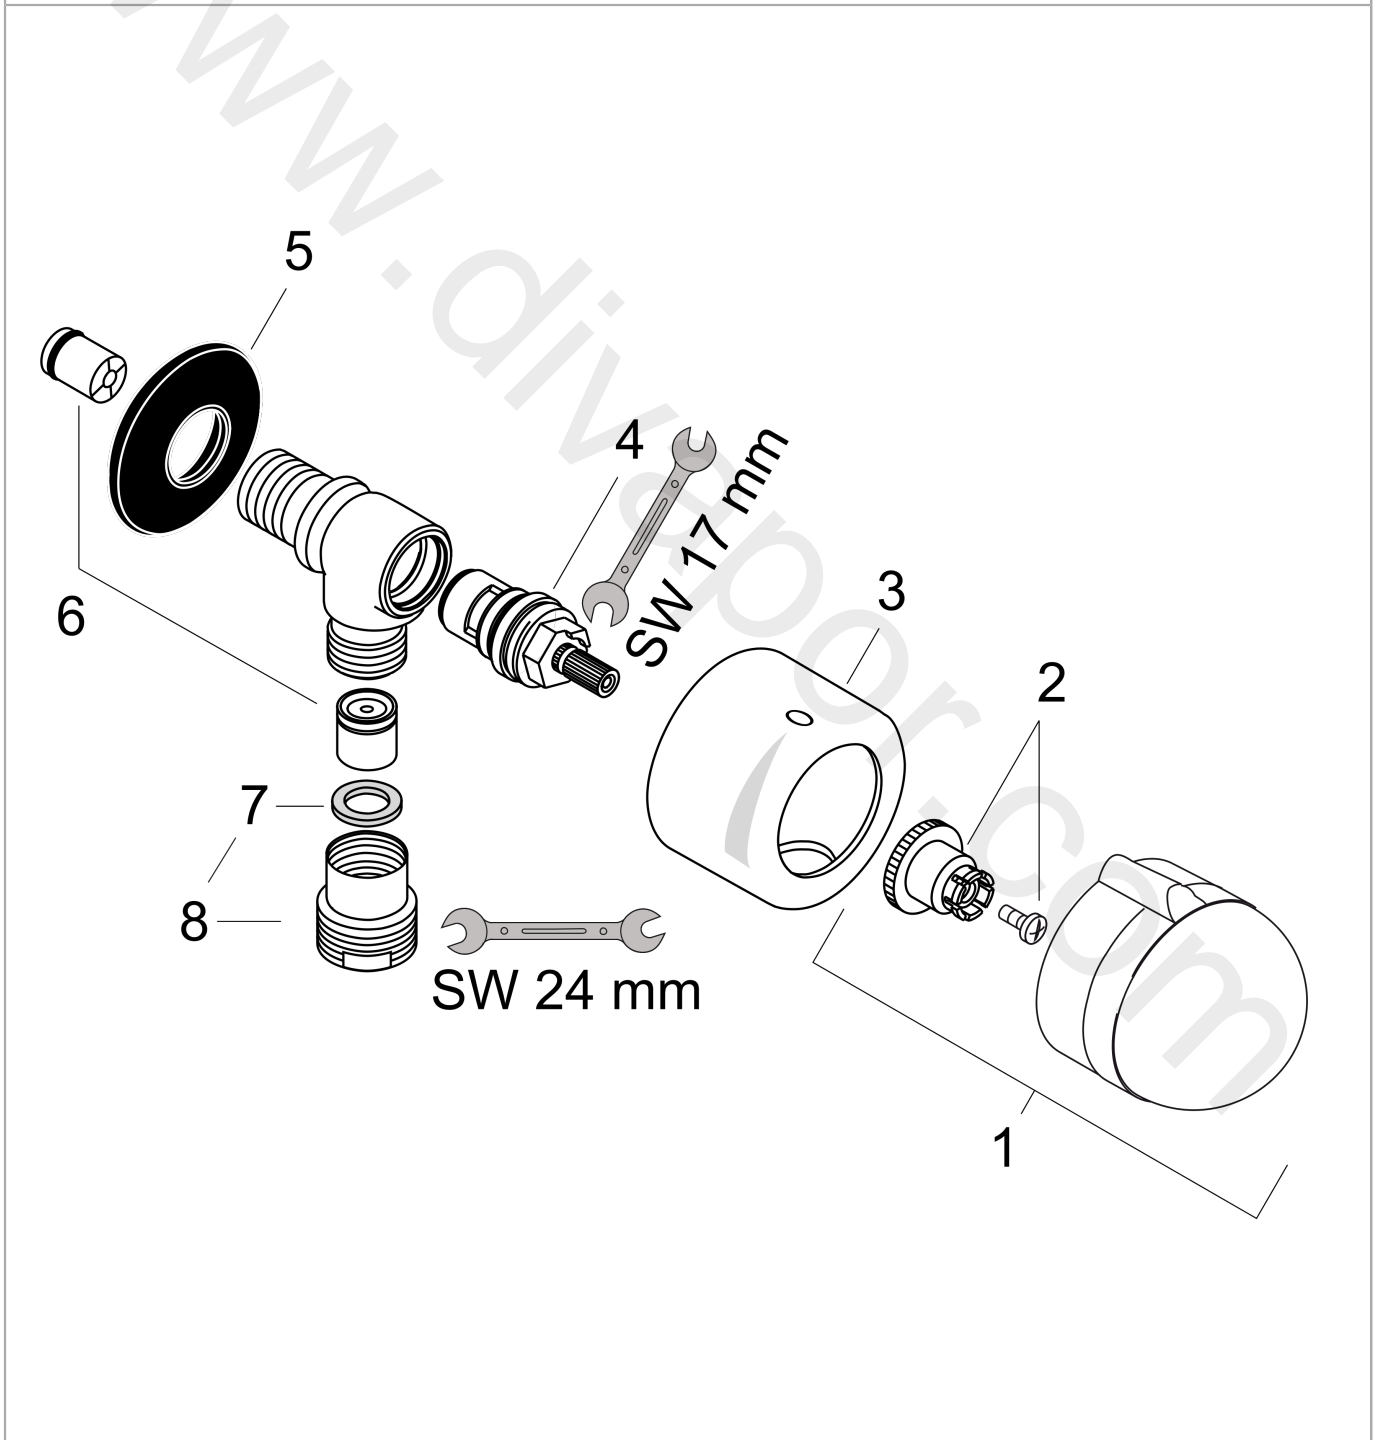

AXOR Uno Color
Fixfit Stop Shut-Off Valve DN15
Surfaces: Article Number: 13882610

Exploded Drawing

Year of production: 06/00 - 07/01

AXOR Uno Color
Fixfit Stop Shut-Off Valve DN15
 Surfaces: Article Number: **13882610**

Spare part list

Year of production: **06/00 - 07/01**

Pos.		Article Number	Price	PU
1	handle	13293610	-	1
2	handle fixing set	94184000	£ 6,10	1
3	sleeve	96240XXX	> £ 51,00	-
4	shut off unit right closing	96350000	£ 51,00	1
5	support element	98557000	£ 6,10	1
6	set of non return valves DW 15	94074000	£ 16,10	1
7	flat seal	97674000	£ 3,30	1
8	reduction coupling	92844000	£ 16,10	1