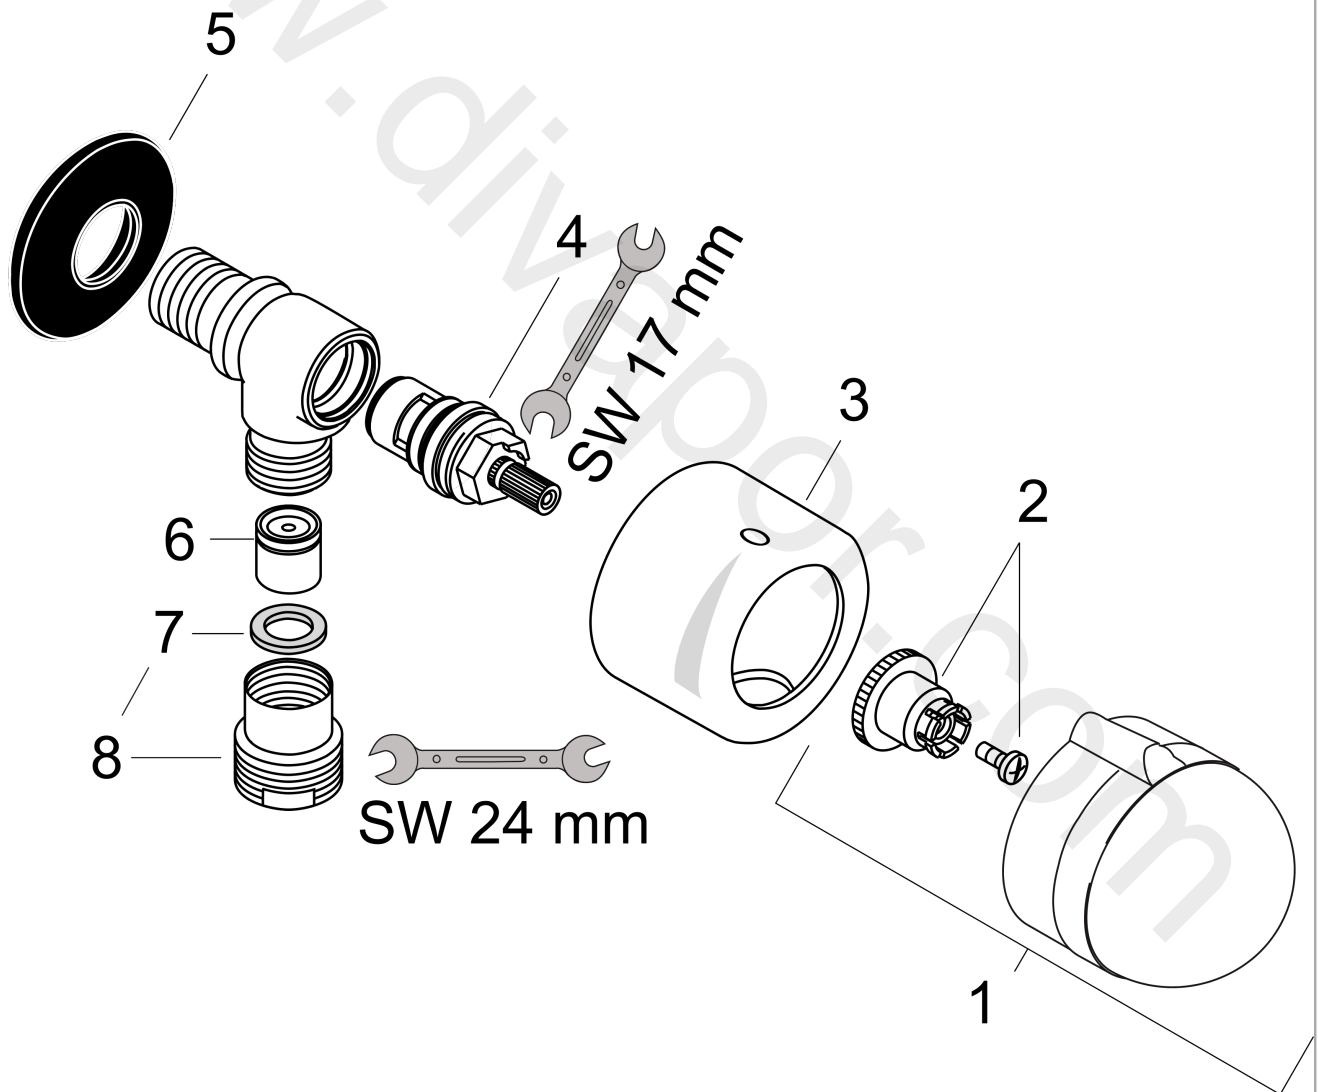

**AXOR Uno Color**  
**Fixfit Stop Shut-Off Valve DN15**  
Surfaces: Article Number: **13882580**

## Exploded Drawing

Year of production: 08/01 - 06/03

**AXOR Uno Color**  
**Fixfit Stop Shut-Off Valve DN15**  
 Surfaces: Article Number: **13882580**

## Spare part list

Year of production: **08/01 - 06/03**

| Pos. |                                | Article Number | Price     | PU |
|------|--------------------------------|----------------|-----------|----|
| 1    | handle                         | 13293XXX       | > £ 51,00 | -  |
| 2    | handle fixing set              | 94184000       | £ 6,10    | 1  |
| 3    | sleeve                         | 96240880       | £ 79,00   | 1  |
| 4    | shut off unit right closing    | 96350000       | £ 51,00   | 1  |
| 5    | support element                | 98557000       | £ 6,10    | 1  |
| 6    | set of non return valves DW 15 | 94074000       | £ 16,10   | 1  |
| 7    | flat seal                      | 97674000       | £ 3,30    | 1  |
| 8    | reduction coupling             | 92844000       | £ 16,10   | 1  |