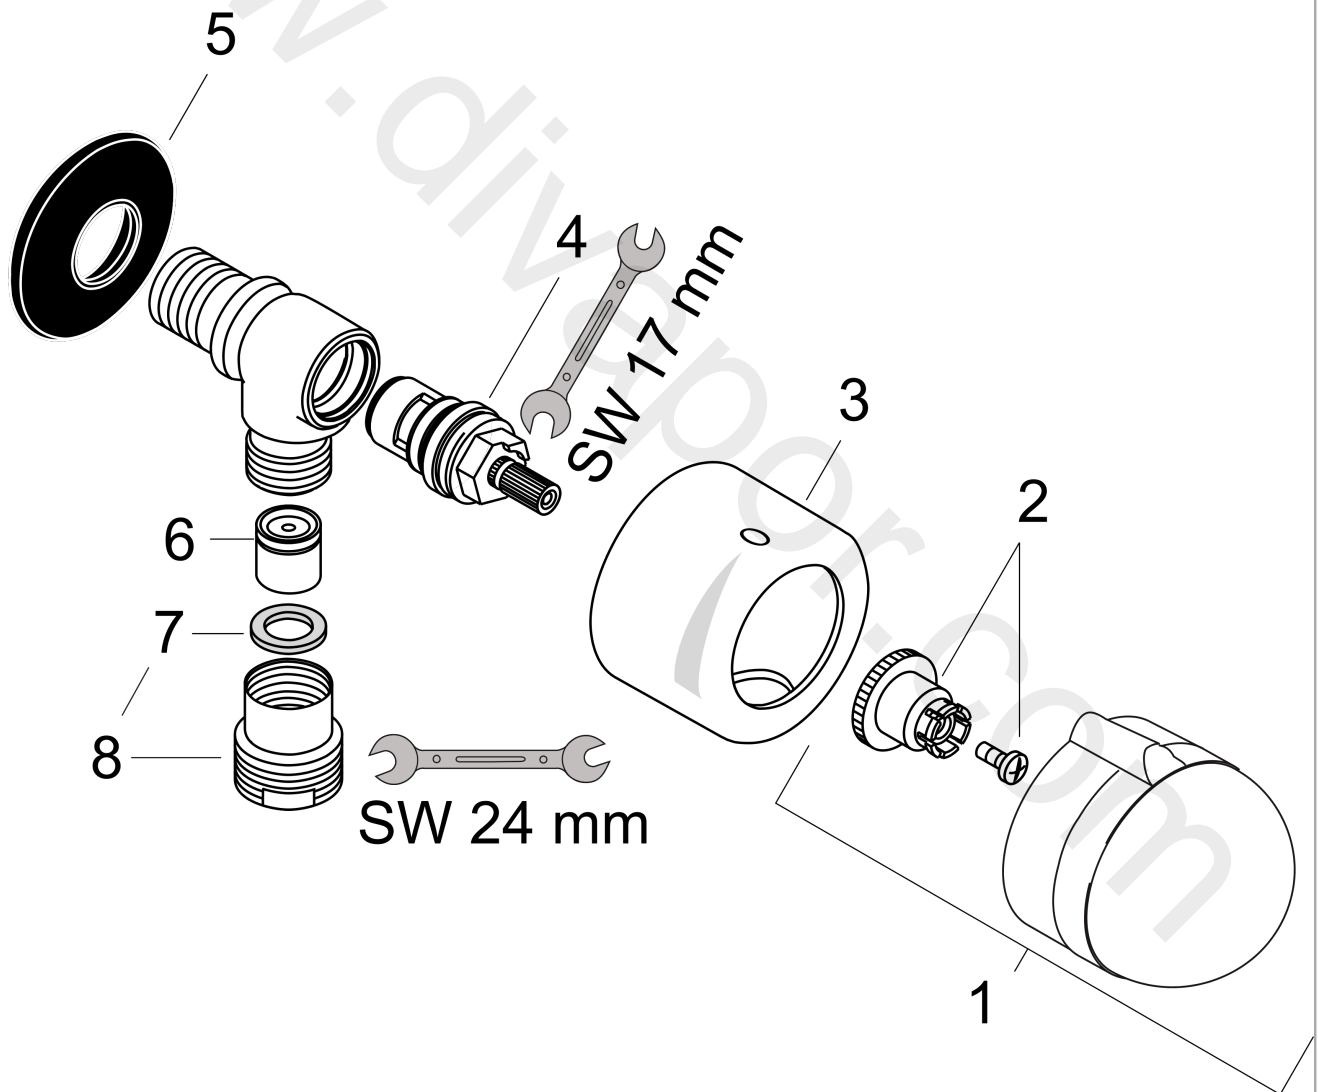

AXOR Uno Color
Fixfit Stop Shut-Off Valve DN15
Surfaces: Article Number: **13882480**

Exploded Drawing

Year of production: **08/01 - 06/03**

AXOR Uno Color
Fixfit Stop Shut-Off Valve DN15
 Surfaces: Article Number: **13882480**

Spare part list

Year of production: **08/01 - 06/03**

Pos.		Article Number	Price	PU
1	handle	13293480	£ 51,00	1
2	handle fixing set	94184000	£ 6,10	1
3	sleeve	96240XXX	> £ 51,00	-
4	shut off unit right closing	96350000	£ 51,00	1
5	support element	98557000	£ 6,10	1
6	set of non return valves DW 15	94074000	£ 16,10	1
7	flat seal	97674000	£ 3,30	1
8	reduction coupling	92844000	£ 16,10	1