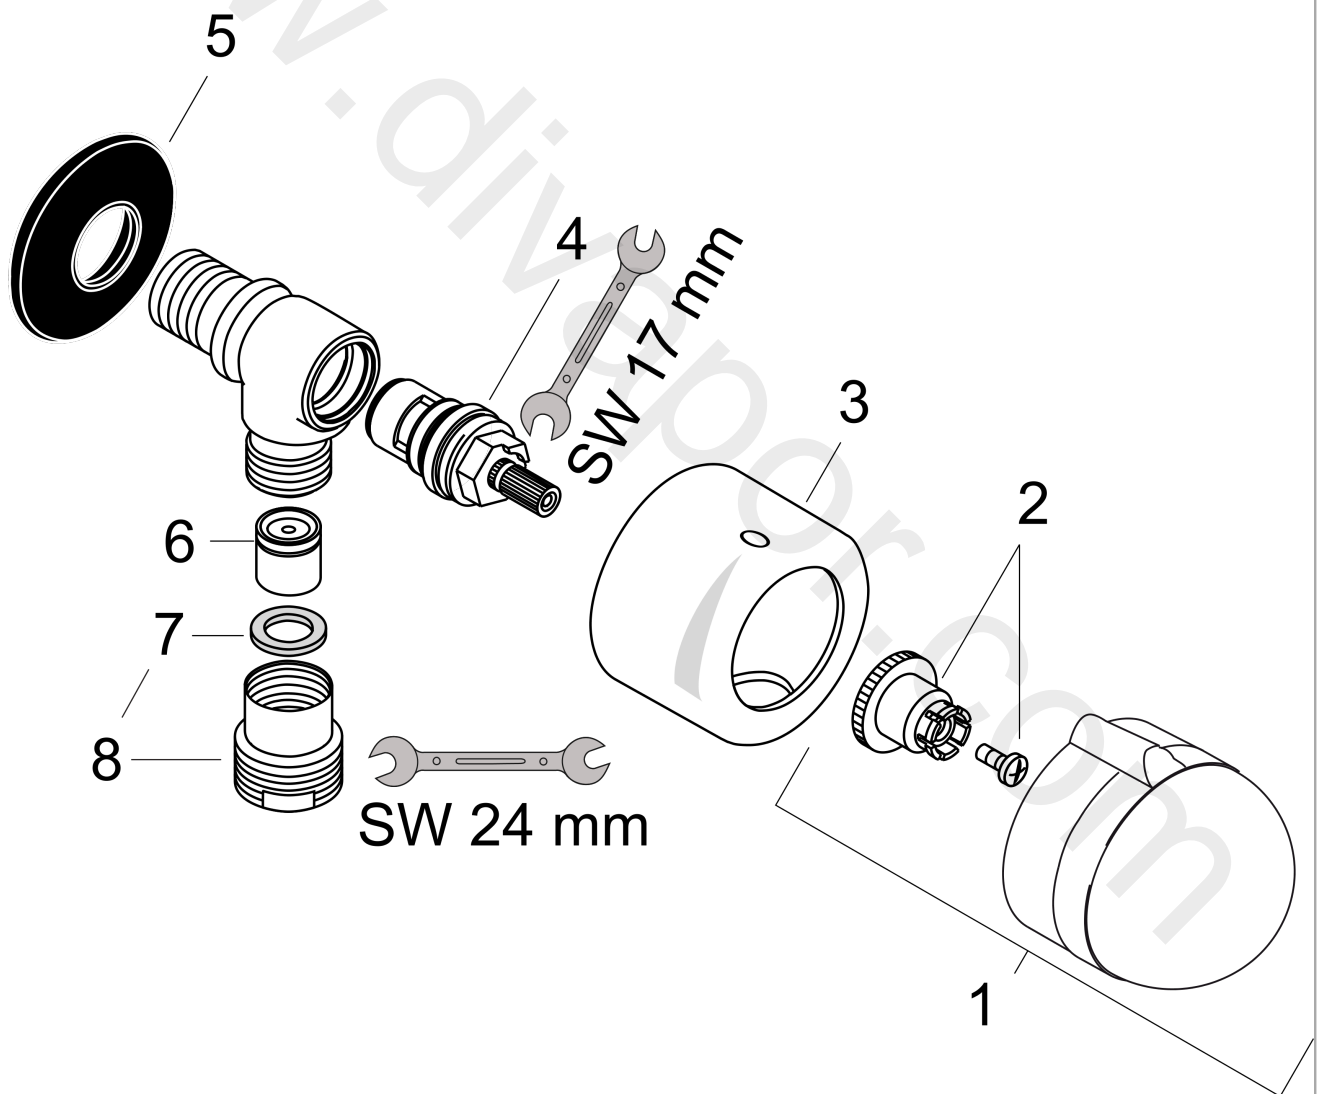

AXOR Uno Color
Fixfit Stop Shut-Off Valve DN15
Surfaces: Article Number: **13882450**

Exploded Drawing

Year of production: 08/01 - 06/03

AXOR Uno Color
Fixfit Stop Shut-Off Valve DN15
 Surfaces: Article Number: **13882450**

Spare part list

Year of production: **08/01 - 06/03**

Pos.		Article Number	Price	PU
1	handle	13293450	£ 51,00	1
2	handle fixing set	94184000	£ 6,10	1
3	sleeve	96240XXX	> £ 51,00	-
4	shut off unit right closing	96350000	£ 51,00	1
5	support element	98557000	£ 6,10	1
6	set of non return valves DW 15	94074000	£ 16,10	1
7	flat seal	97674000	£ 3,30	1
8	reduction coupling	92844000	£ 16,10	1