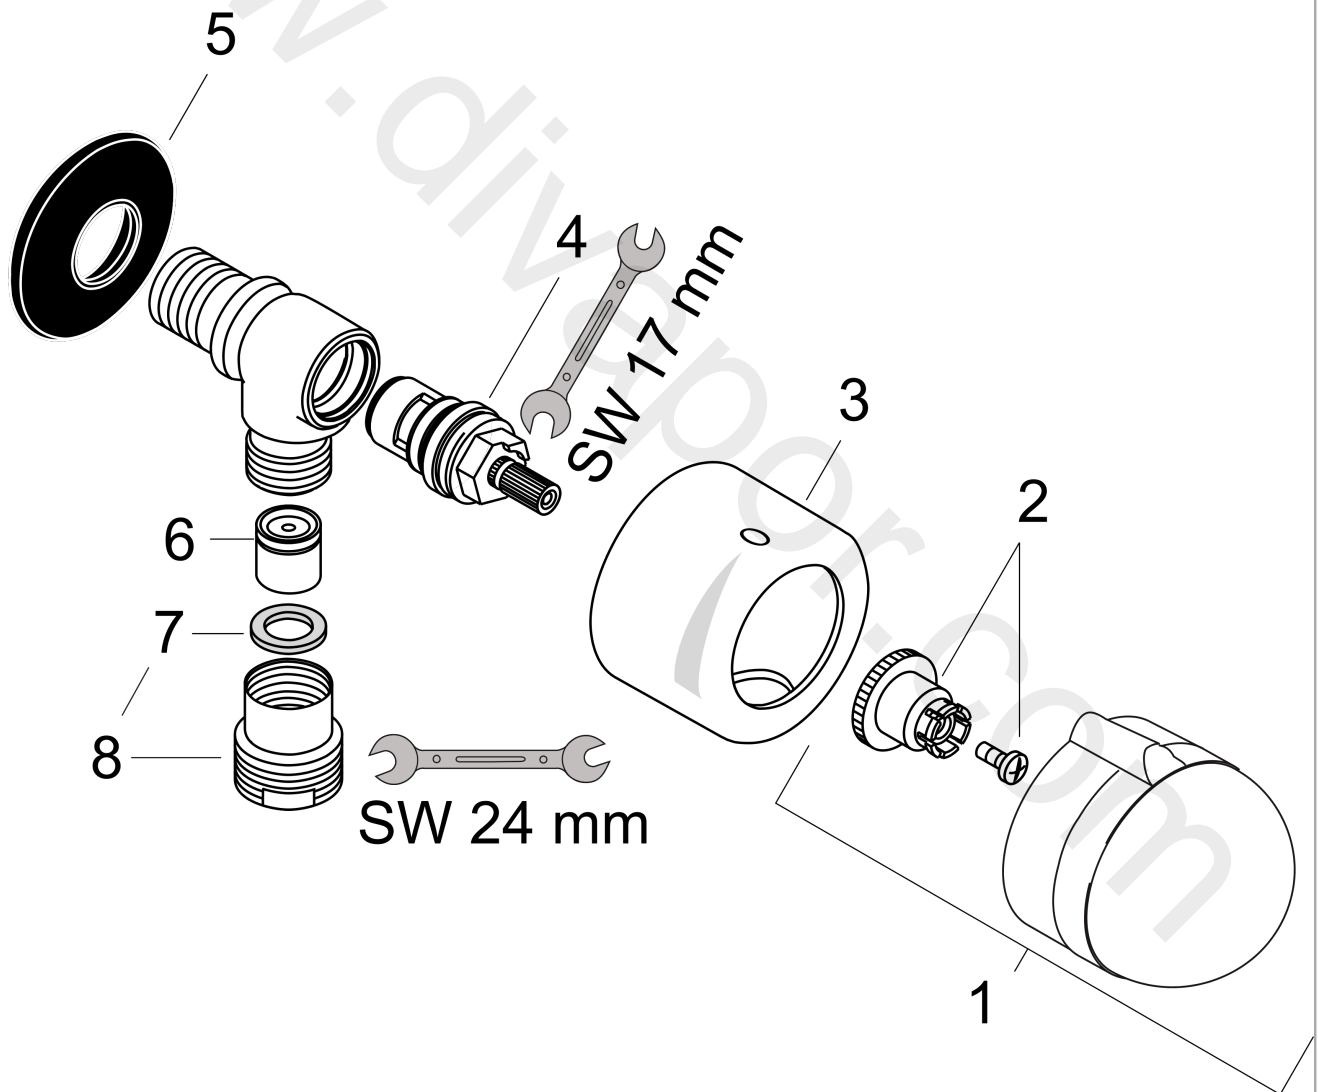

**AXOR Uno Color**  
**Fixfit Stop Shut-Off Valve DN15**  
Surfaces: Article Number: 13882430

## Exploded Drawing

Year of production: 08/01 - 06/03

**AXOR Uno Color**  
**Fixfit Stop Shut-Off Valve DN15**  
 Surfaces: Article Number: **13882430**

## Spare part list

Year of production: **08/01 - 06/03**

| Pos. |                                | Article Number | Price     | PU |
|------|--------------------------------|----------------|-----------|----|
| 1    | handle                         | 13293430       | £ 51,00   | 1  |
| 2    | handle fixing set              | 94184000       | £ 6,10    | 1  |
| 3    | sleeve                         | 96240XXX       | > £ 51,00 | -  |
| 4    | shut off unit right closing    | 96350000       | £ 51,00   | 1  |
| 5    | support element                | 98557000       | £ 6,10    | 1  |
| 6    | set of non return valves DW 15 | 94074000       | £ 16,10   | 1  |
| 7    | flat seal                      | 97674000       | £ 3,30    | 1  |
| 8    | reduction coupling             | 92844000       | £ 16,10   | 1  |