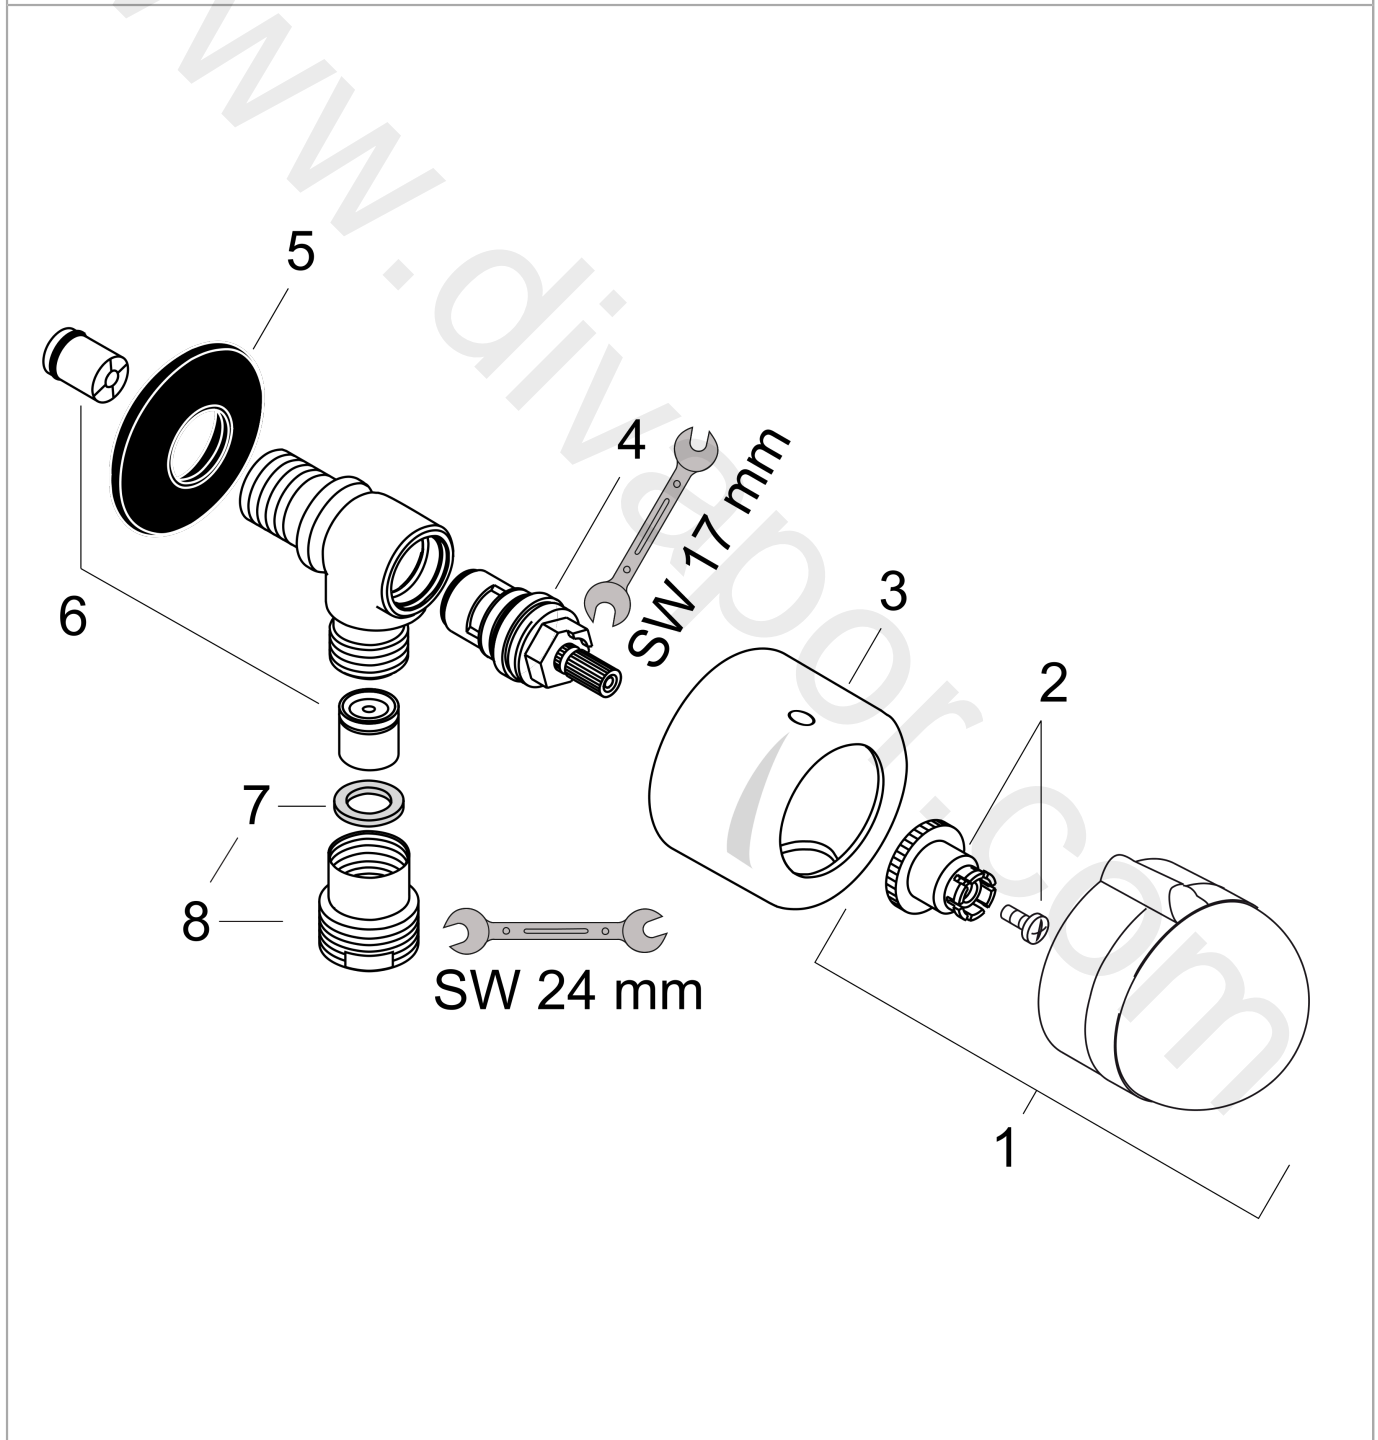

AXOR Uno Color
Fixfit Stop Shut-Off Valve DN15
Surfaces: Article Number: 13882330

Exploded Drawing

Year of production: 06/00 - 07/01

AXOR Uno Color
Fixfit Stop Shut-Off Valve DN15
 Surfaces: Article Number: **13882330**

Spare part list

Year of production: **06/00 - 07/01**

Pos.		Article Number	Price	PU
1	handle	13293330	£ 51,00	1
2	handle fixing set	94184000	£ 6,10	1
3	sleeve	96240330	-	1
4	shut off unit right closing	96350000	£ 51,00	1
5	support element	98557000	£ 6,10	1
6	set of non return valves DW 15	94074000	£ 16,10	1
7	flat seal	97674000	£ 3,30	1
8	reduction coupling	92844000	£ 16,10	1