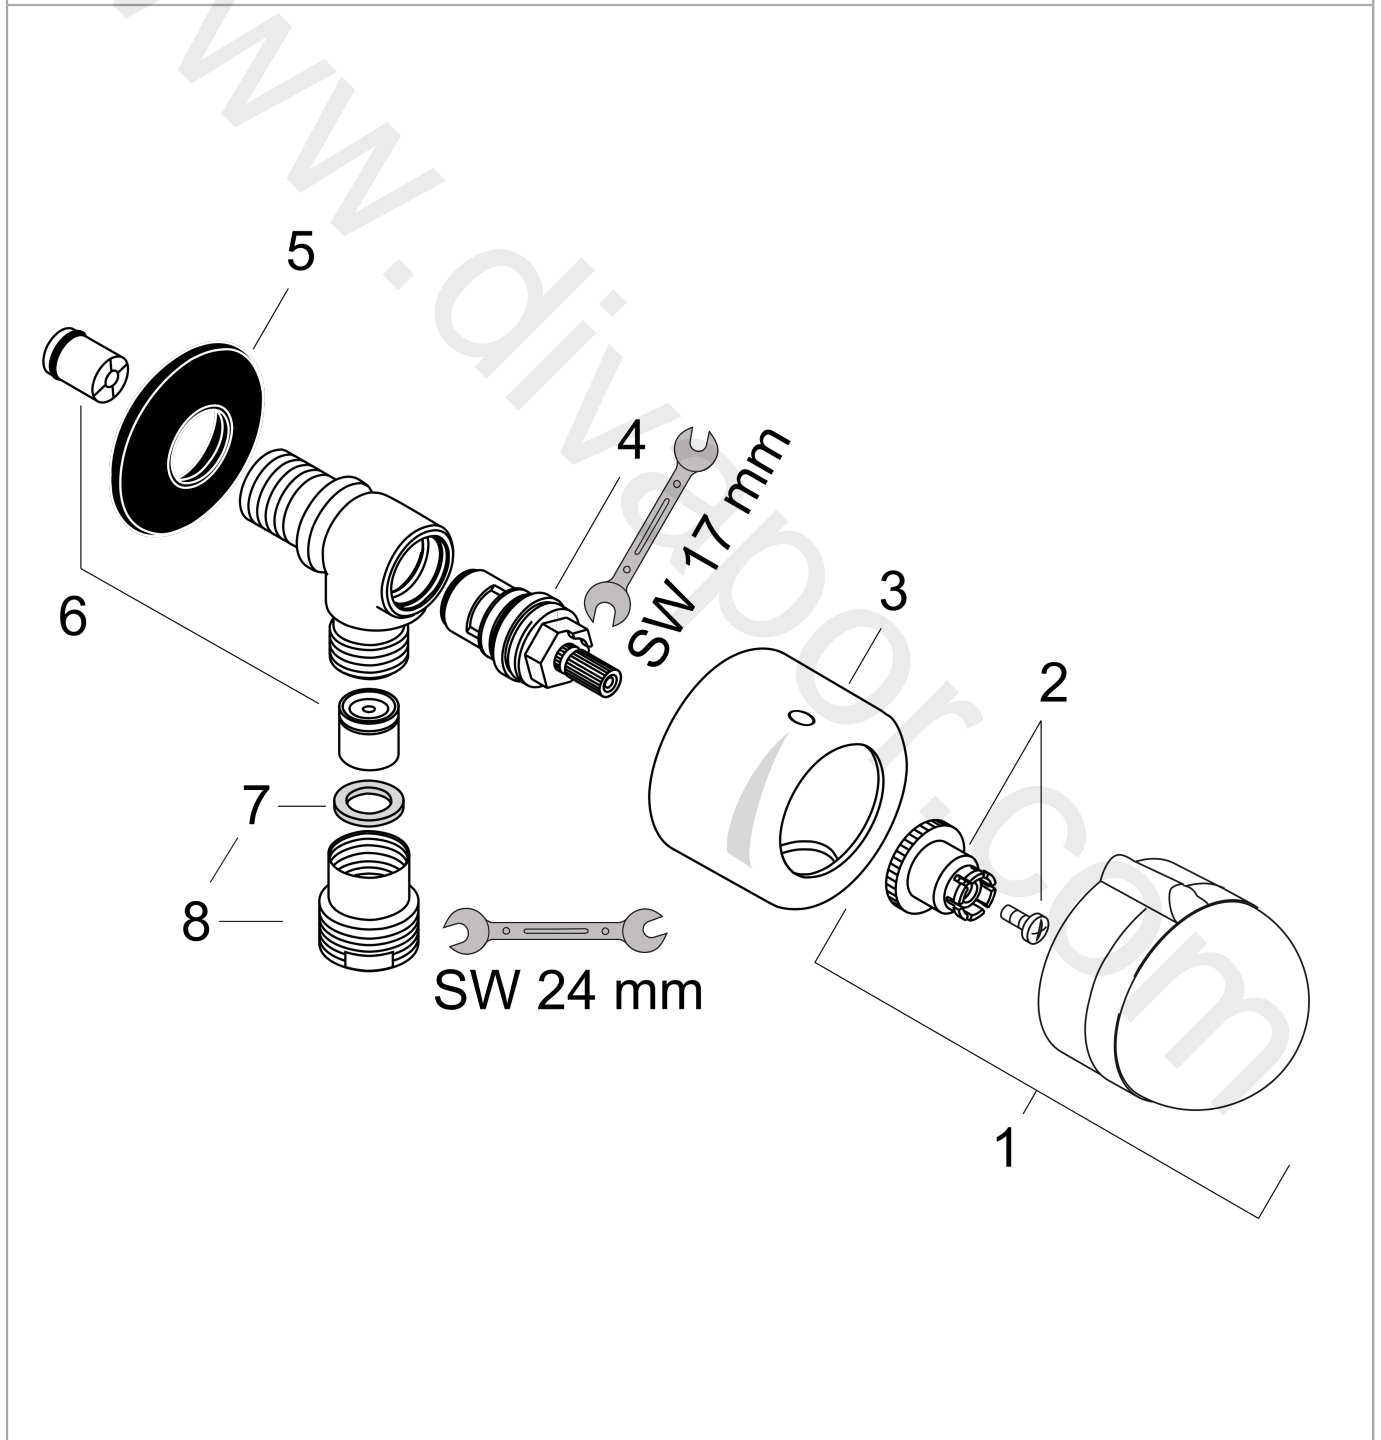

AXOR Uno Color
Fixfit Stop Shut-Off Valve DN15
Surfaces: Article Number: 13882060

Exploded Drawing

Year of production: 08/99 - 07/01

AXOR Uno Color
Fixfit Stop Shut-Off Valve DN15
 Surfaces: Article Number: **13882060**

Spare part list

Year of production: **08/99 - 07/01**

Pos.		Article Number	Price	PU
1	handle	16993000	£ 64,00	1
2	handle fixing set	94184000	£ 6,10	1
3	sleeve	96240000	-	1
4	shut off unit right closing	96350000	£ 51,00	1
5	support element	98557000	£ 6,10	1
6	set of non return valves DW 15	94074000	£ 16,10	1
7	flat seal	97674000	£ 3,30	1
8	reduction coupling	92844000	£ 16,10	1