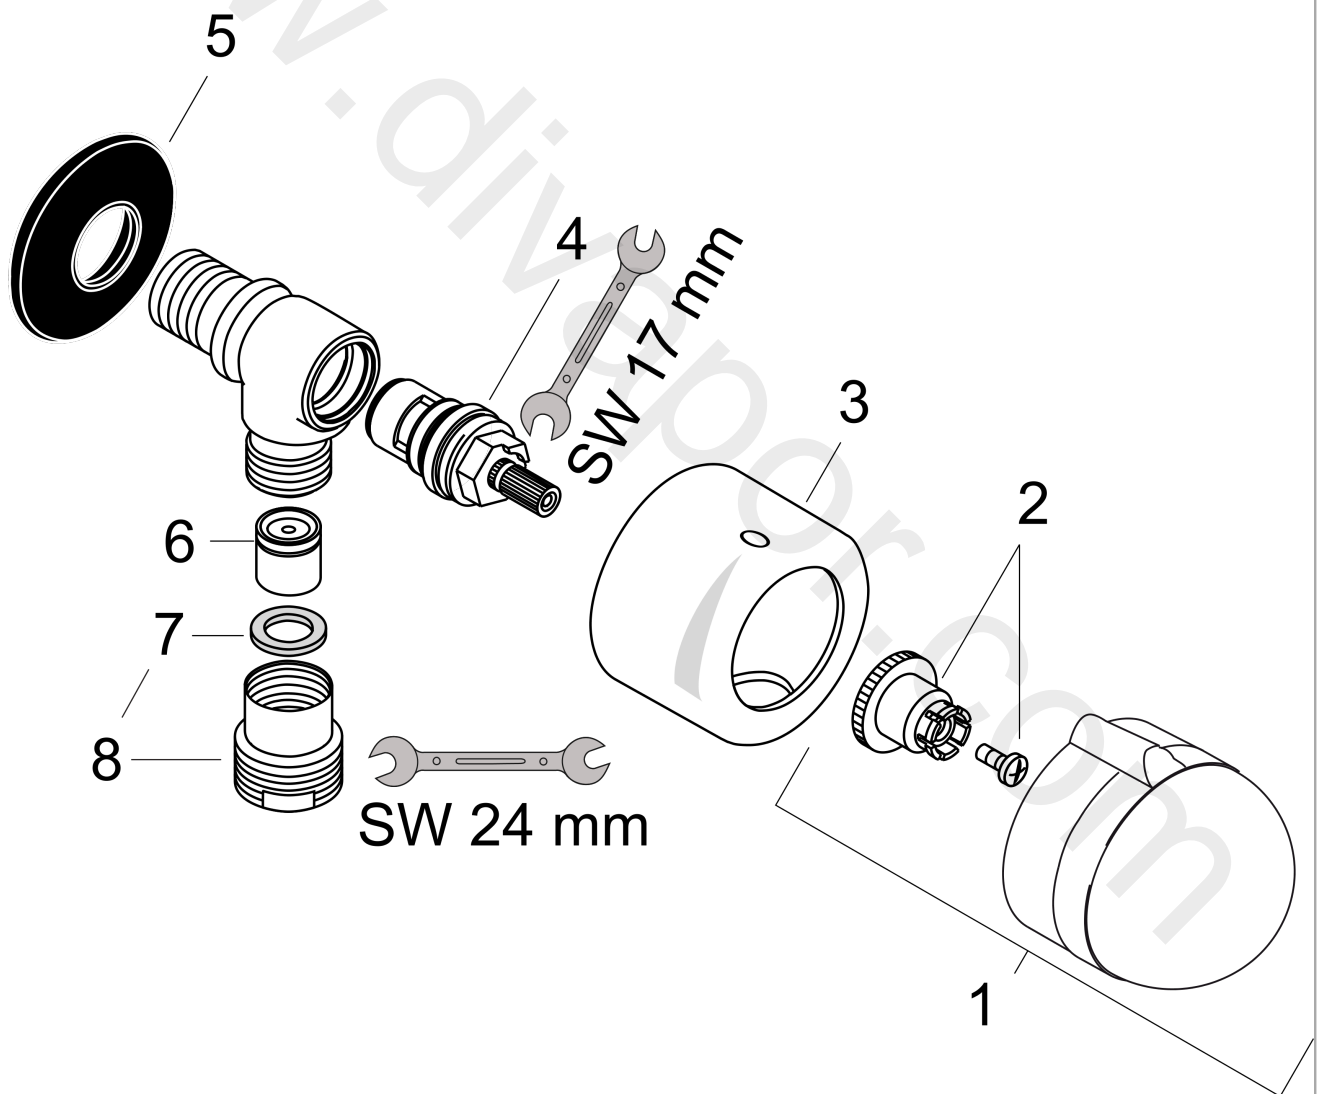

**AXOR Uno Color**  
**Fixfit Stop Shut-Off Valve DN15**  
Surfaces: Article Number: **13882060**

## Exploded Drawing

Year of production: 08/01 - 06/03

**AXOR Uno Color**  
**Fixfit Stop Shut-Off Valve DN15**  
 Surfaces: Article Number: **13882060**

## Spare part list

Year of production: **08/01 - 06/03**

| Pos. |                                | Article Number | Price   | PU |
|------|--------------------------------|----------------|---------|----|
| 1    | handle                         | 16993000       | £ 64,00 | 1  |
| 2    | handle fixing set              | 94184000       | £ 6,10  | 1  |
| 3    | sleeve                         | 96240000       | -       | 1  |
| 4    | shut off unit right closing    | 96350000       | £ 51,00 | 1  |
| 5    | support element                | 98557000       | £ 6,10  | 1  |
| 6    | set of non return valves DW 15 | 94074000       | £ 16,10 | 1  |
| 7    | flat seal                      | 97674000       | £ 3,30  | 1  |
| 8    | reduction coupling             | 92844000       | £ 16,10 | 1  |