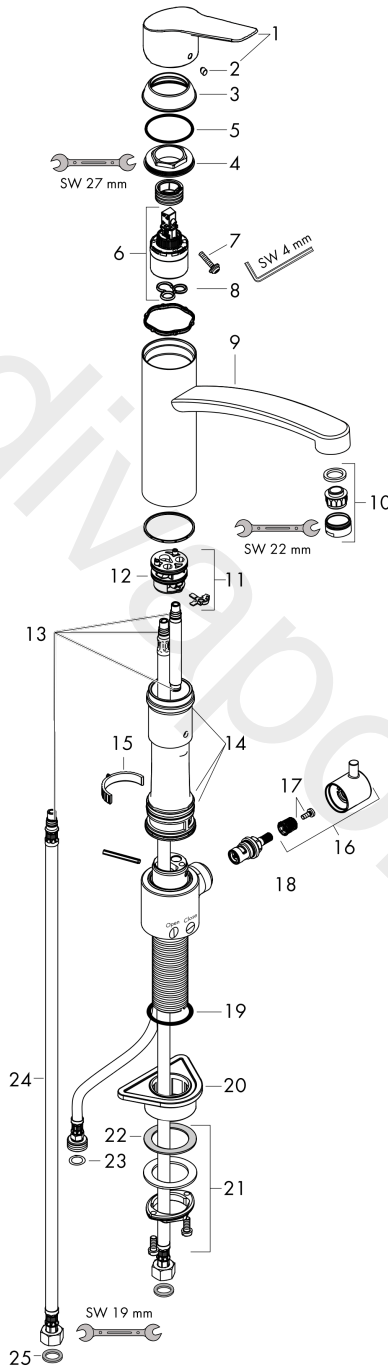

MySport
Single lever kitchen mixer M, device shut-off valve, 1jet
 Surfaces: Article Number: **13872000**

Exploded Drawing

Year of production: **12/15 - 02/18**

MySport**Single lever kitchen mixer M, device shut-off valve, 1jet**Surfaces: Article Number: **13872000****Spare part list**Year of production: **12/15 - 02/18**

Pos.	Description	Article Number	Price	PU
1	handle	92559000	£ 79,00	1
2	screw cover	96338000	£ 3,30	1
3	flange	97995000	£ 20,50	1
4	nut	97996000	£ 35,00	1
5	O-ring 41x2	98212000	£ 3,30	1
6	cartridge, assy	95730000	£ 43,00	1
7	locking screw for handle	95140000	£ 6,10	1
8	seal	95008000	£ 9,00	1
9	spout cpl.	98349000	£ 110,00	1
10	aerator M24x1 (15 l/min)	92510000	£ 13,30	1
11	adapter for cartridge	98750000	£ 13,30	1
12	O-Ring 30x2	98186000	£ 3,30	1
13	O-ring 7x1,5	98422000	£ 3,30	1
14	sealing set	98702000	£ 9,00	1
15	locating ring	92211000	£ 9,00	1
16	handle	95629000	£ 43,00	1
17	handle fixing set	98932000	£ 16,10	1
18	shut off unit right closing	98817000	£ 35,00	1
19	O-Ring 36x2,5	98190000	£ 3,30	1
20	support	97523000	£ 6,10	1
21	fixing set (Ø 34)	95049000	£ 16,10	1
22	lever collar	97548000	£ 3,30	1
23	flat seal	97674000	£ 3,30	1
24	connection hose 900 mm M8x0,75 G3/8	98758000	£ 35,00	1
25	sealing set	95581000	£ 6,10	1