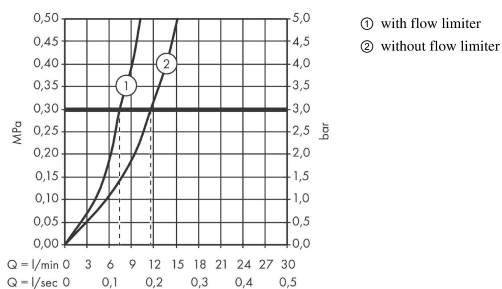

MySport

Single lever kitchen mixer L, 1jet

Finish: **Stainless Steel Finish** Article Number: **13862800**

Description

product features

- ComfortZone 260
- swivel range adjustable in 3 steps 110°, 150° or 360°
- normal spray
- connection dimension: DN15
- maximum flow rate at 3 bar: 12 l/min
- ceramic cartridge with Eco handle position for a reduced flowrate by up to 50%
- connection type: G 3/8 connections
- temperature limitation adjustable
- suitable for continuous flow water heaters

Article Details

Price excl. VAT

241,67 £

Technology

Product image

Scale drawing

Flowchart