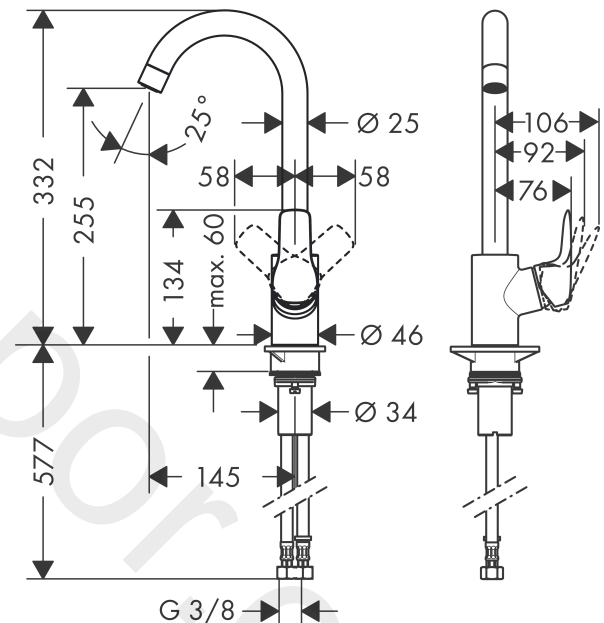

Scale drawing