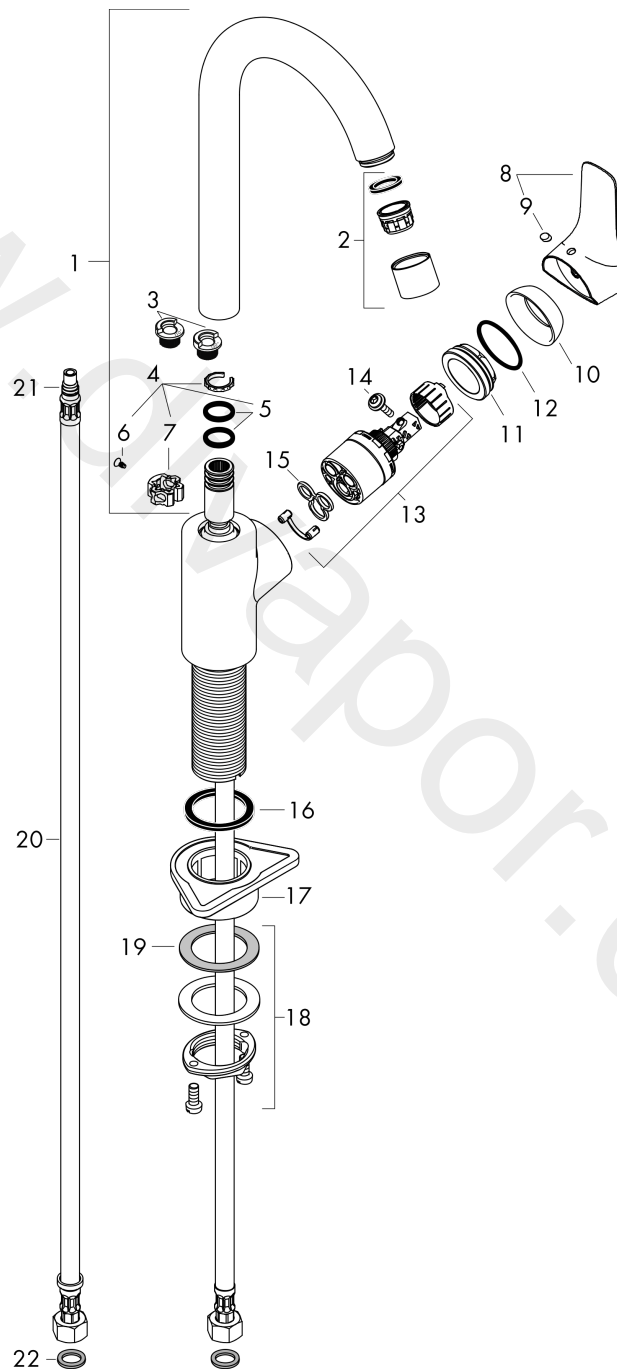

##### product features

- ComfortZone 260
- swivel range adjustable in 3 steps 110°, 150° or 360°
- normal spray
- connection dimension: DN15
- maximum flow rate at 3 bar: 12 l/min
- ceramic cartridge with Eco handle position for a reduced flowrate by up to 50%
- connection type: G 3/8 connections
- temperature limitation adjustable
- suitable for continuous flow water heaters

#### Scale drawing

#### Flowchart

**MySport**  
**Single lever kitchen mixer L, 1jet**  
 Finish: **Stainless Steel Finish** Article Number: **13862800**

**Exploded Drawing**

Year of production: >01/16

### Spare part list

Year of production: >01/16

Pos.	Description	Article Number	Price	PU
1	spout cpl.	92223800	£ 137,00	1
2	aerator M22x1 (15 l/min)	92368800	£ 43,00	1
3	set of locating rings (110° / 150°)	98486000	£ 16,10	1
4	sealing set	92646000	£ 20,50	1
5	O-Ring 14x2,5	98189000	£ 3,30	1
6	screw	97662000	£ 9,00	1
7	axialring	97558000	£ 3,30	1
8	handle	92718800	£ 110,00	1
9	screw cover	96338000	£ 3,30	1
10	flange	95498800	£ 25,00	1
11	nut	97209000	£ 16,10	1
12	O-Ring 32x2	98193000	£ 3,30	1
13	cartridge, assy	95730000	£ 43,00	1
14	locking screw for handle	95140000	£ 6,10	1
15	seal	95008000	£ 9,00	1
16	flat seal	98749000	£ 6,10	1
17	support	97523000	£ 6,10	1
18	fixing set (Ø 34)	95049000	£ 16,10	1
19	lever collar	97548000	£ 3,30	1
20	connection hose 600 mm M8x0,75 G3/8	96556000	£ 25,00	1
21	O-ring 7x1,5	98422000	£ 3,30	1
22	sealing set	95581000	£ 6,10	1